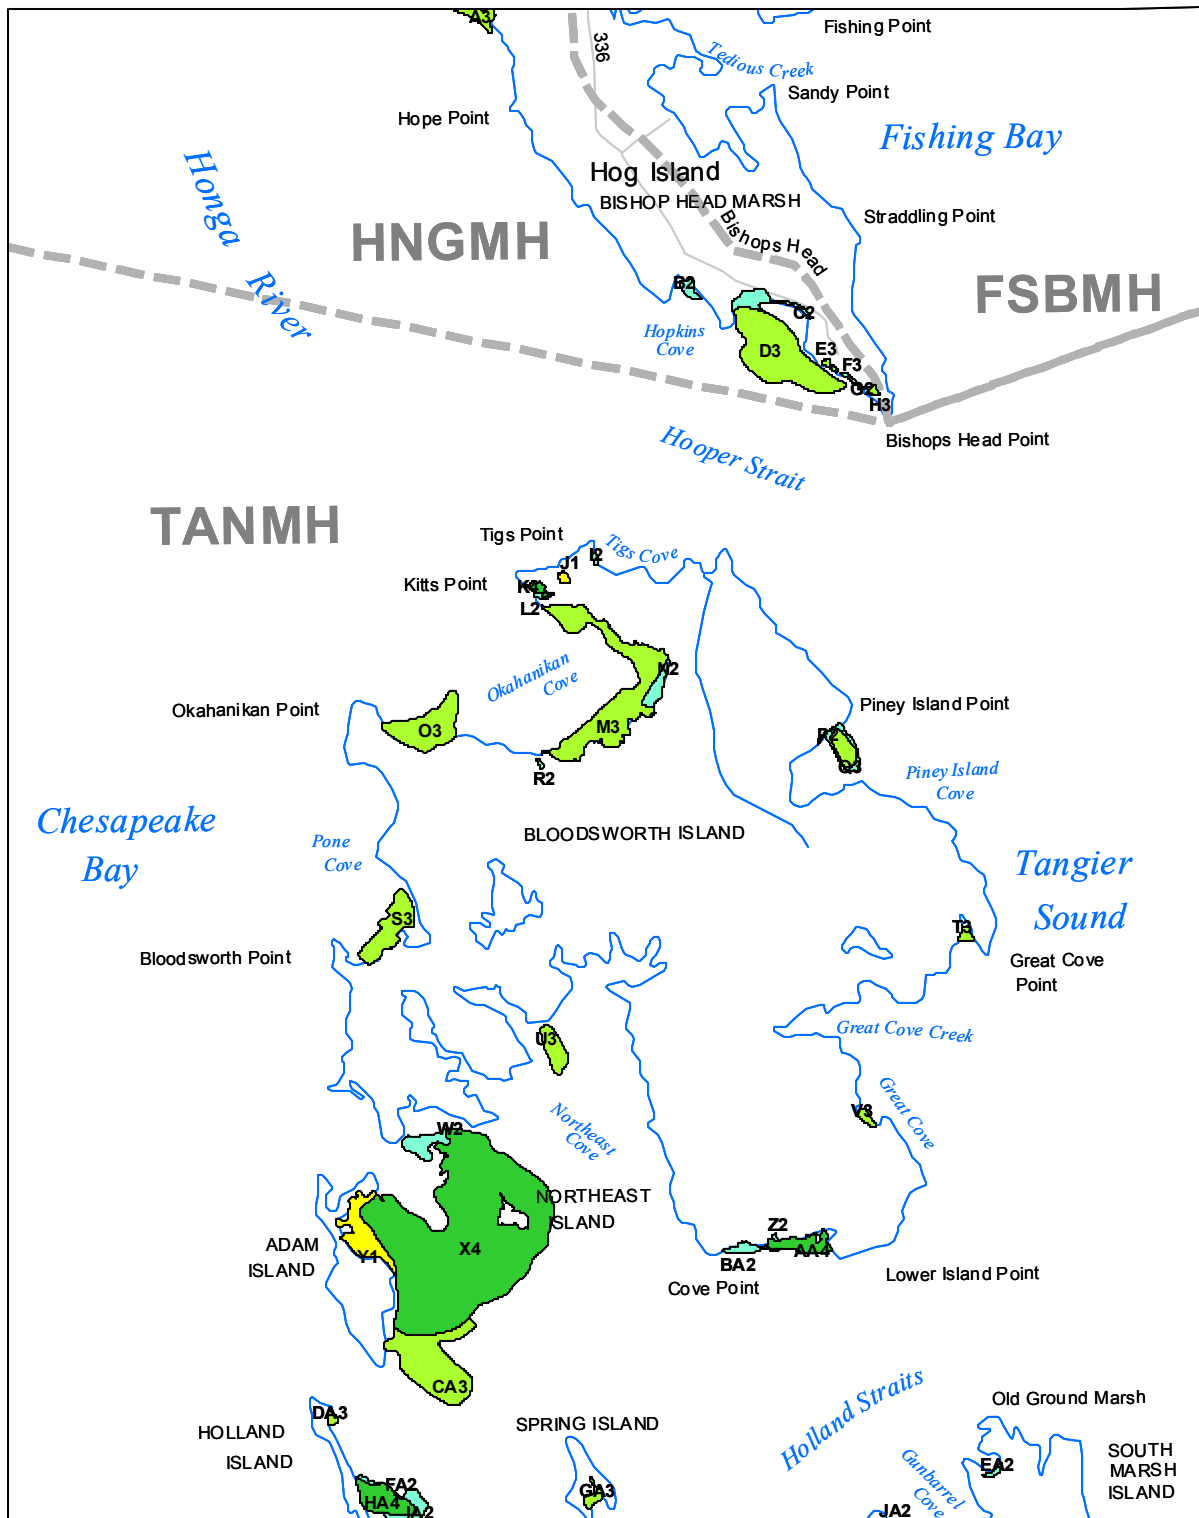

Submerged Aquatic Vegetation 2006

Bloodsworth Island, Md. (83)

Hectares of SAV: 424.05

Date Flown: 07/24, 07/25, 08/06, 11/10

1,000 0 1,000 2,000 Meters

Sources: VIMS, USGS

PDF Created: 10/2008