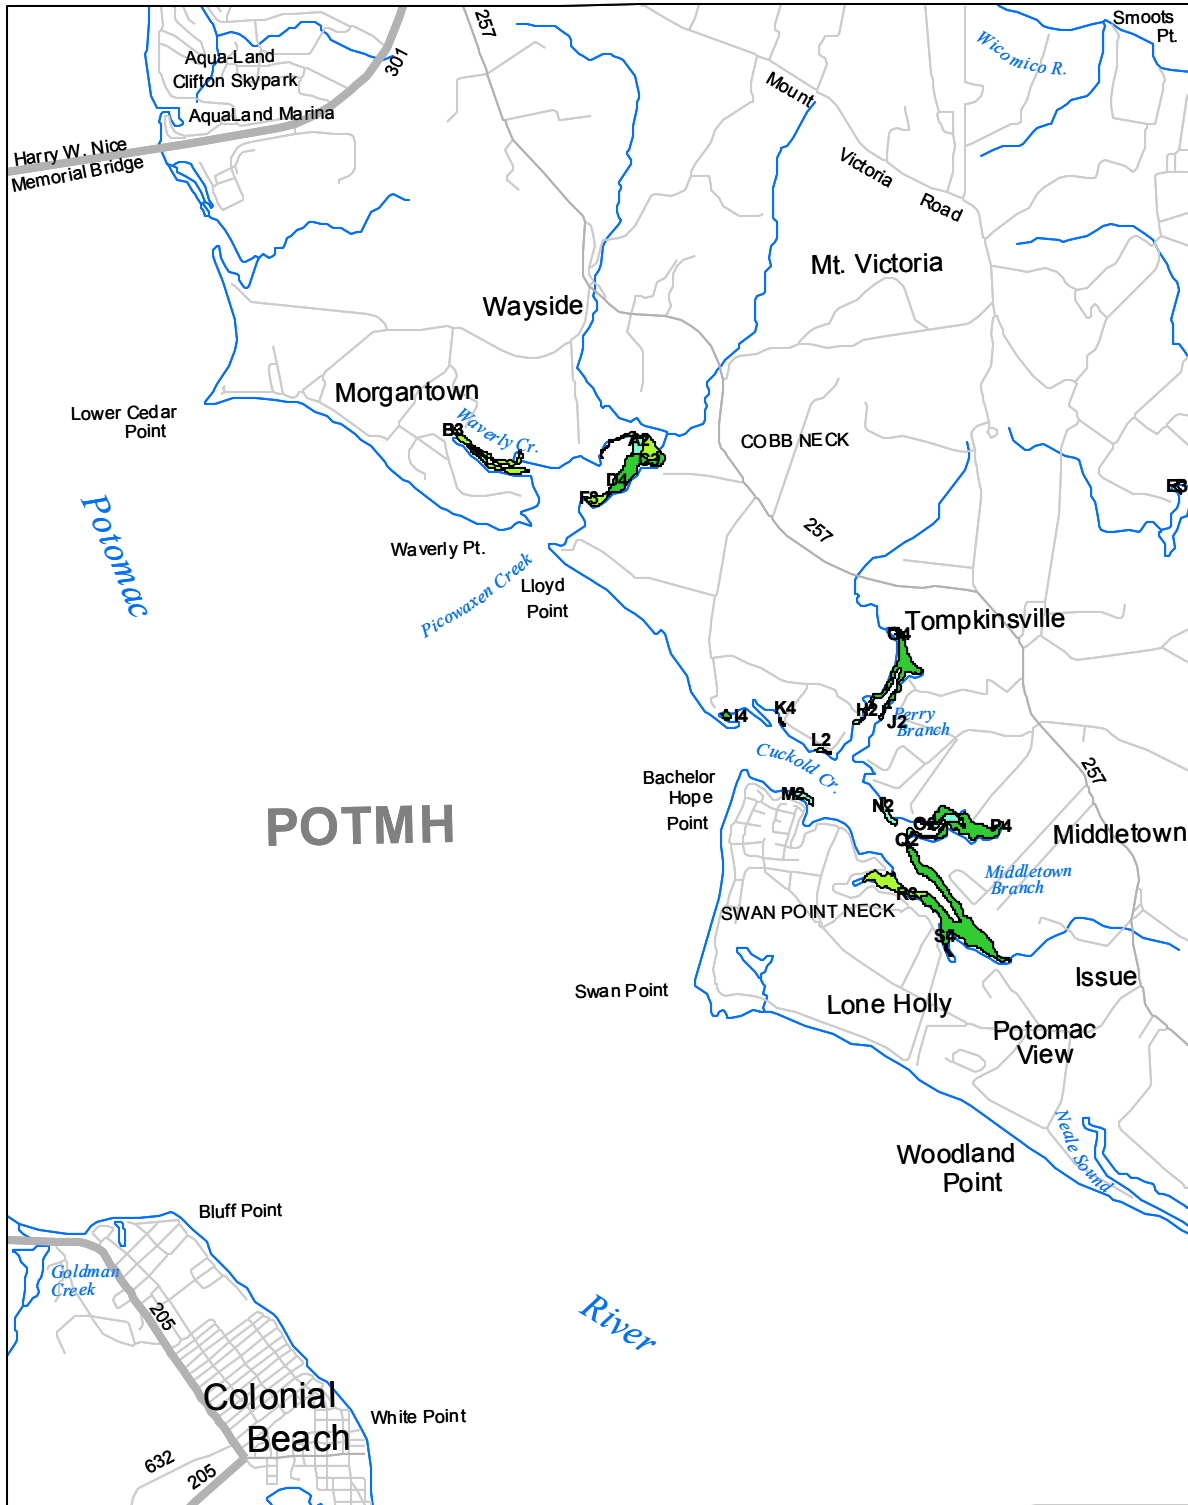

Submerged Aquatic Vegetation 2006

Colonial Beach North, Md.- Va. (67)

Hectares of SAV: 59.96

Date Flown: 08/22, 08/23, 11/06

1,000 0 1,000 2,000 Meters

Sources: VIMS,USGS

PDF Created: 10/2008