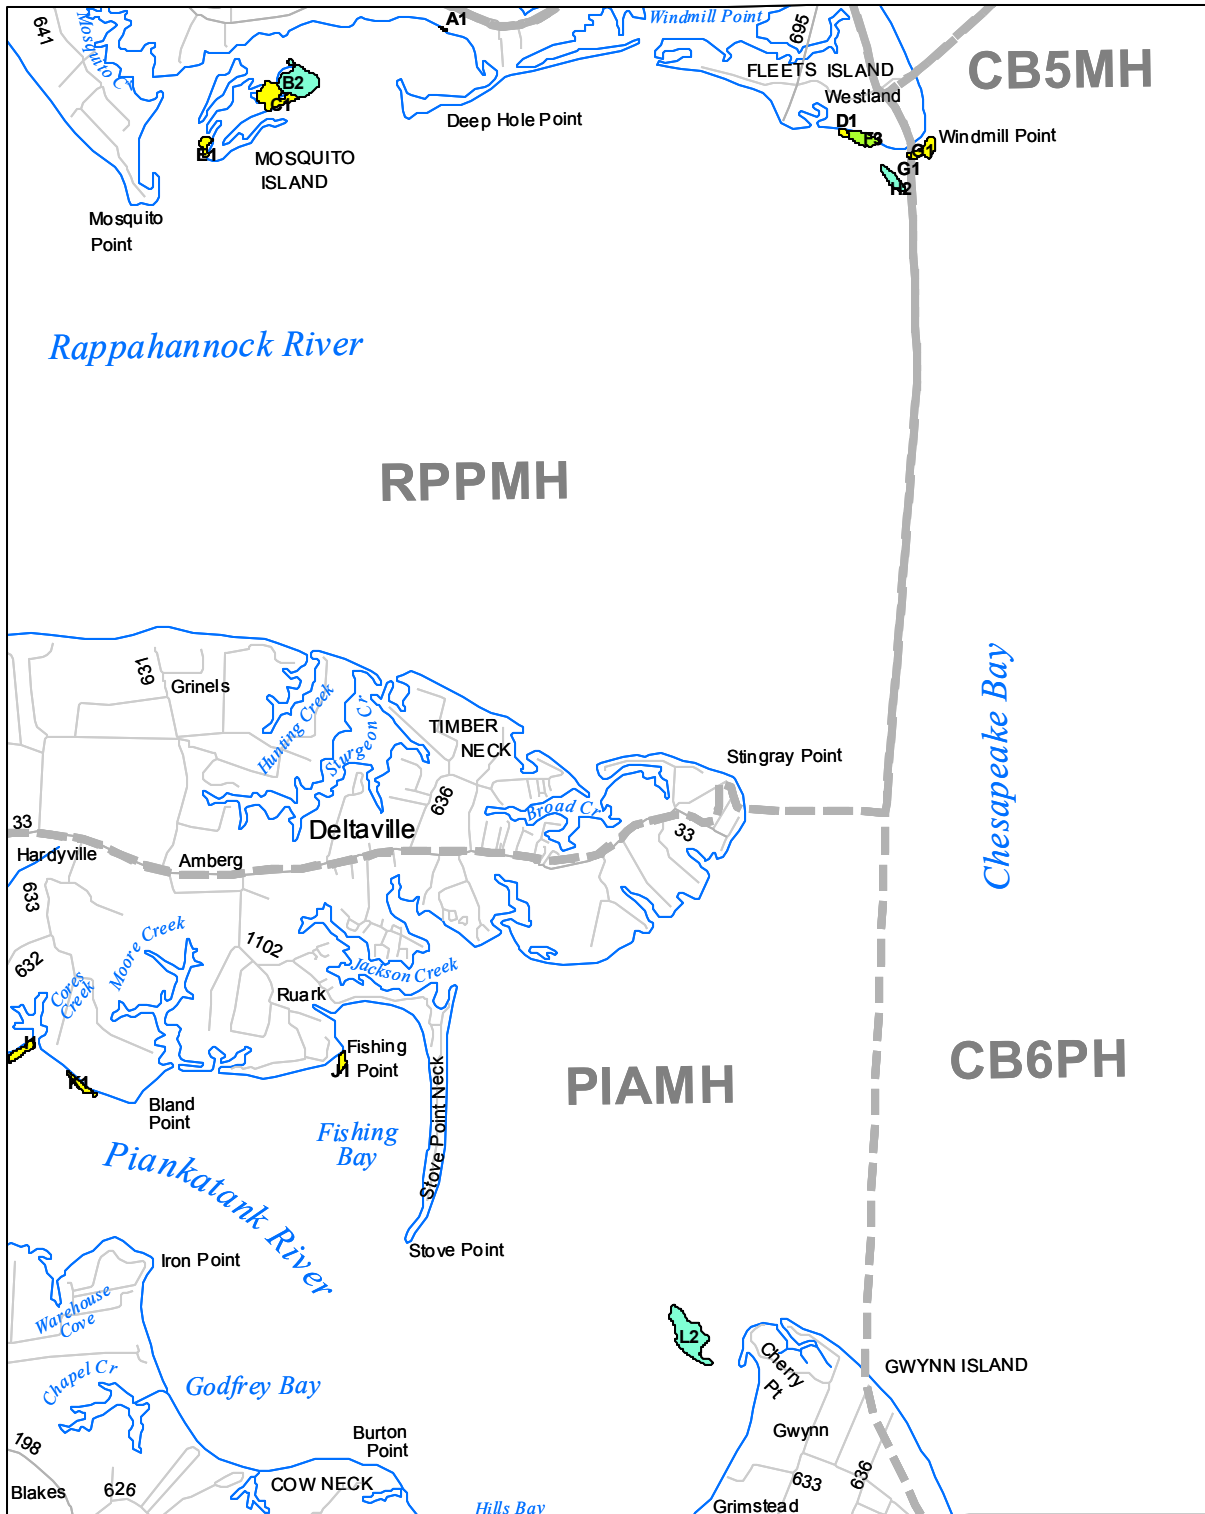

# Submerged Aquatic Vegetation 2006

Deltaville, Va. (118)

**Hectares of SAV: 35.40**  
Date Flown: 06/16, 07/17

Sources: VIMS, USGS

PDF Created: 10/2008