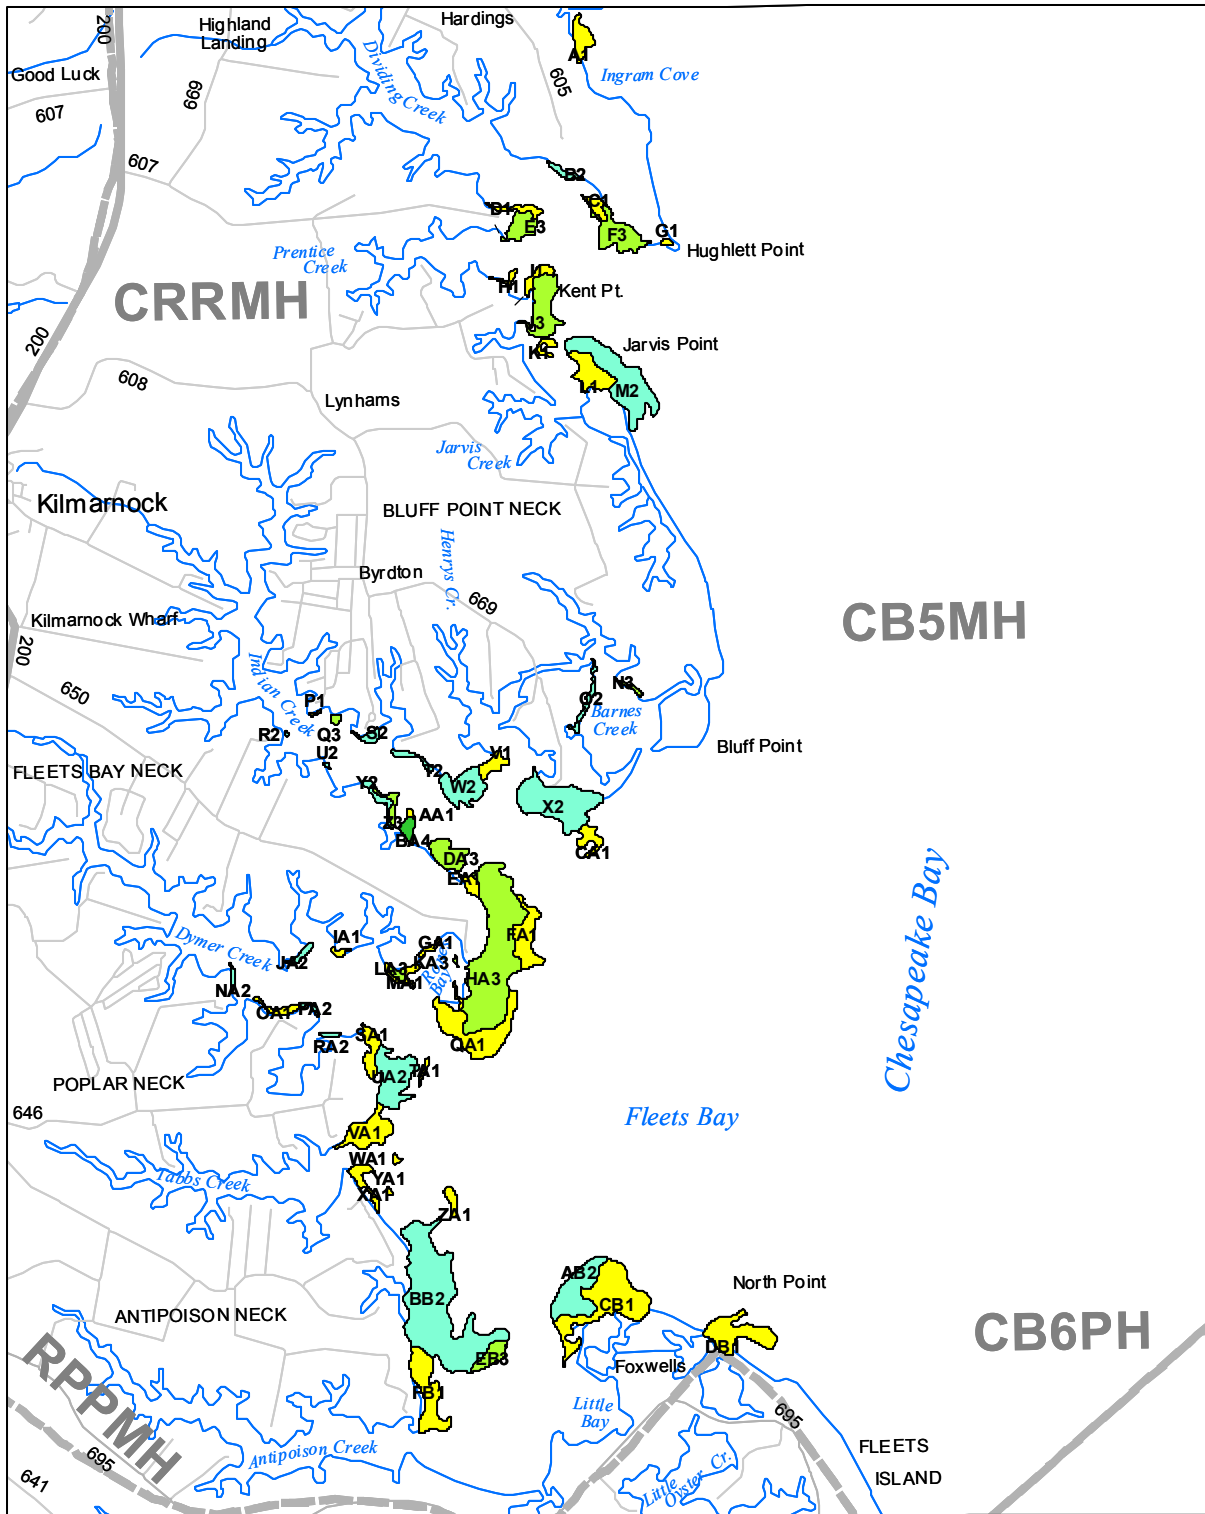

Submerged Aquatic Vegetation 2006

Fleets Bay, Va. (112)

Hectares of SAV: 394.63

Date Flown: 06/16, 07/17

1,000 0 1,000 2,000 Meters

Sources: VIMS,USGS

PDF Created: 10/2008