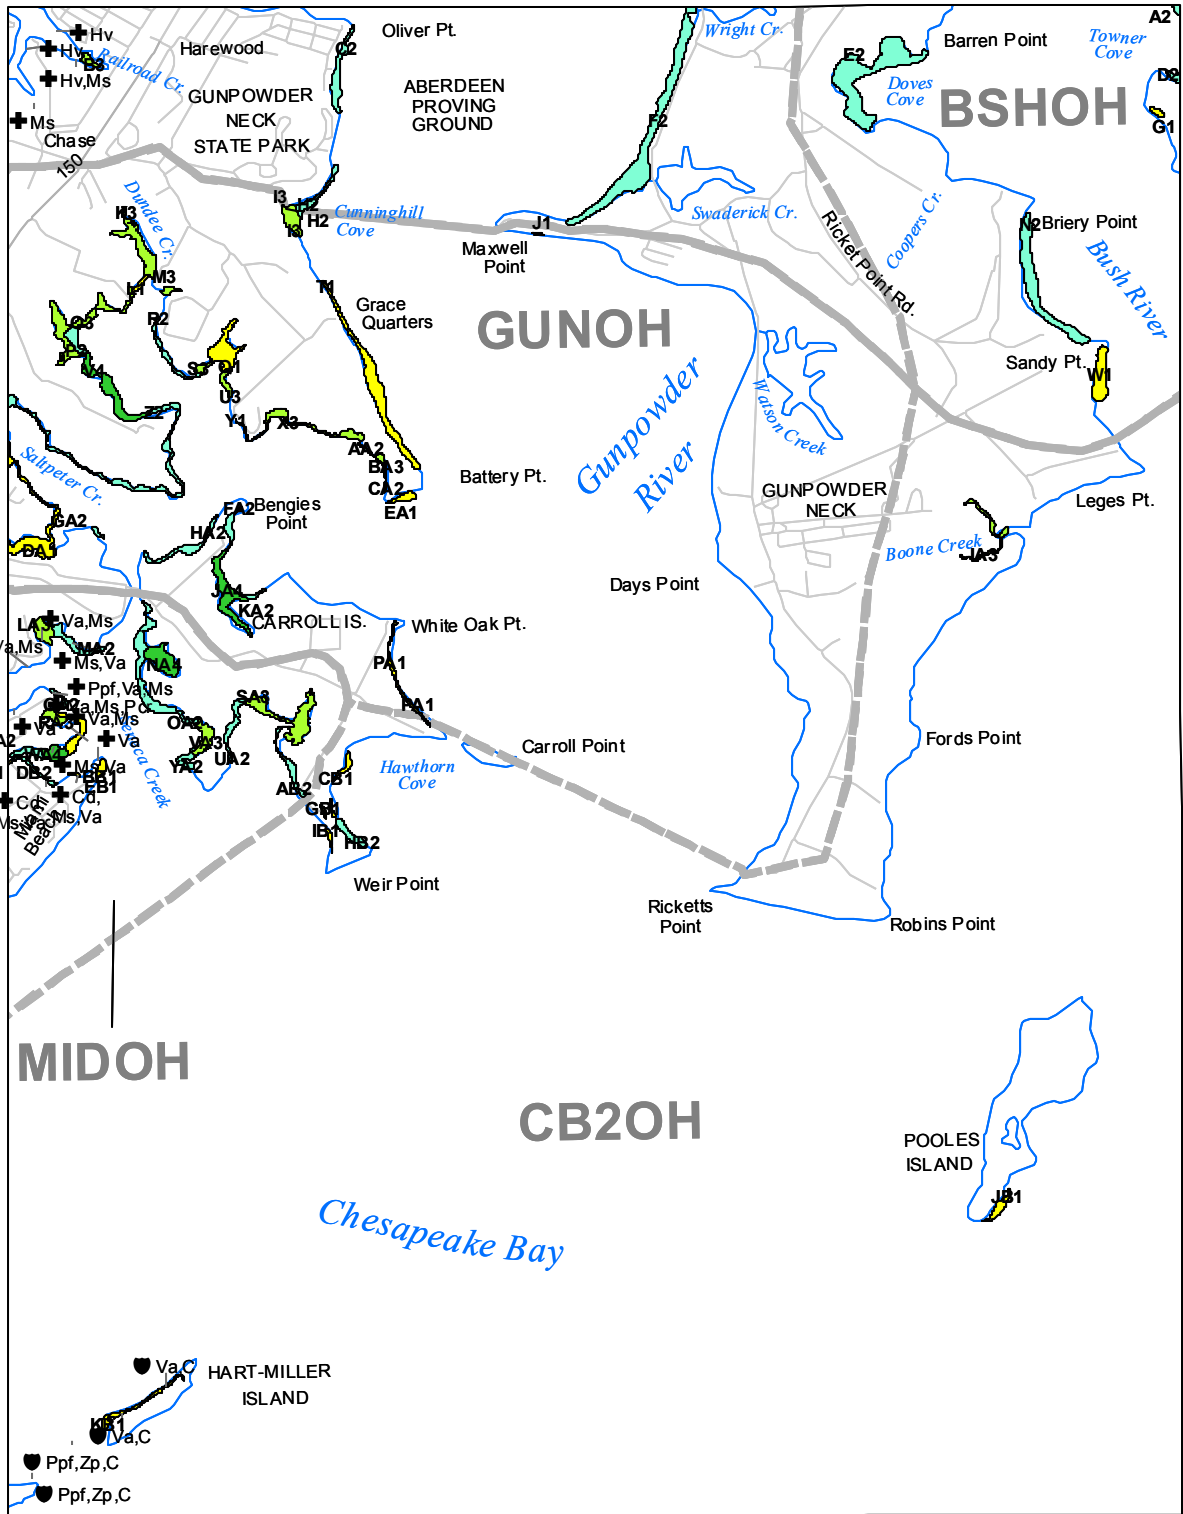

Submerged Aquatic Vegetation 2006

Gunpowder Neck, Md. (14)

Hectares of SAV: 222.05

Date Flown: 10/15, 11/04

1,000 0 1,000 2,000 Meters

Sources: VIMS, USGS

PDF Created 2008