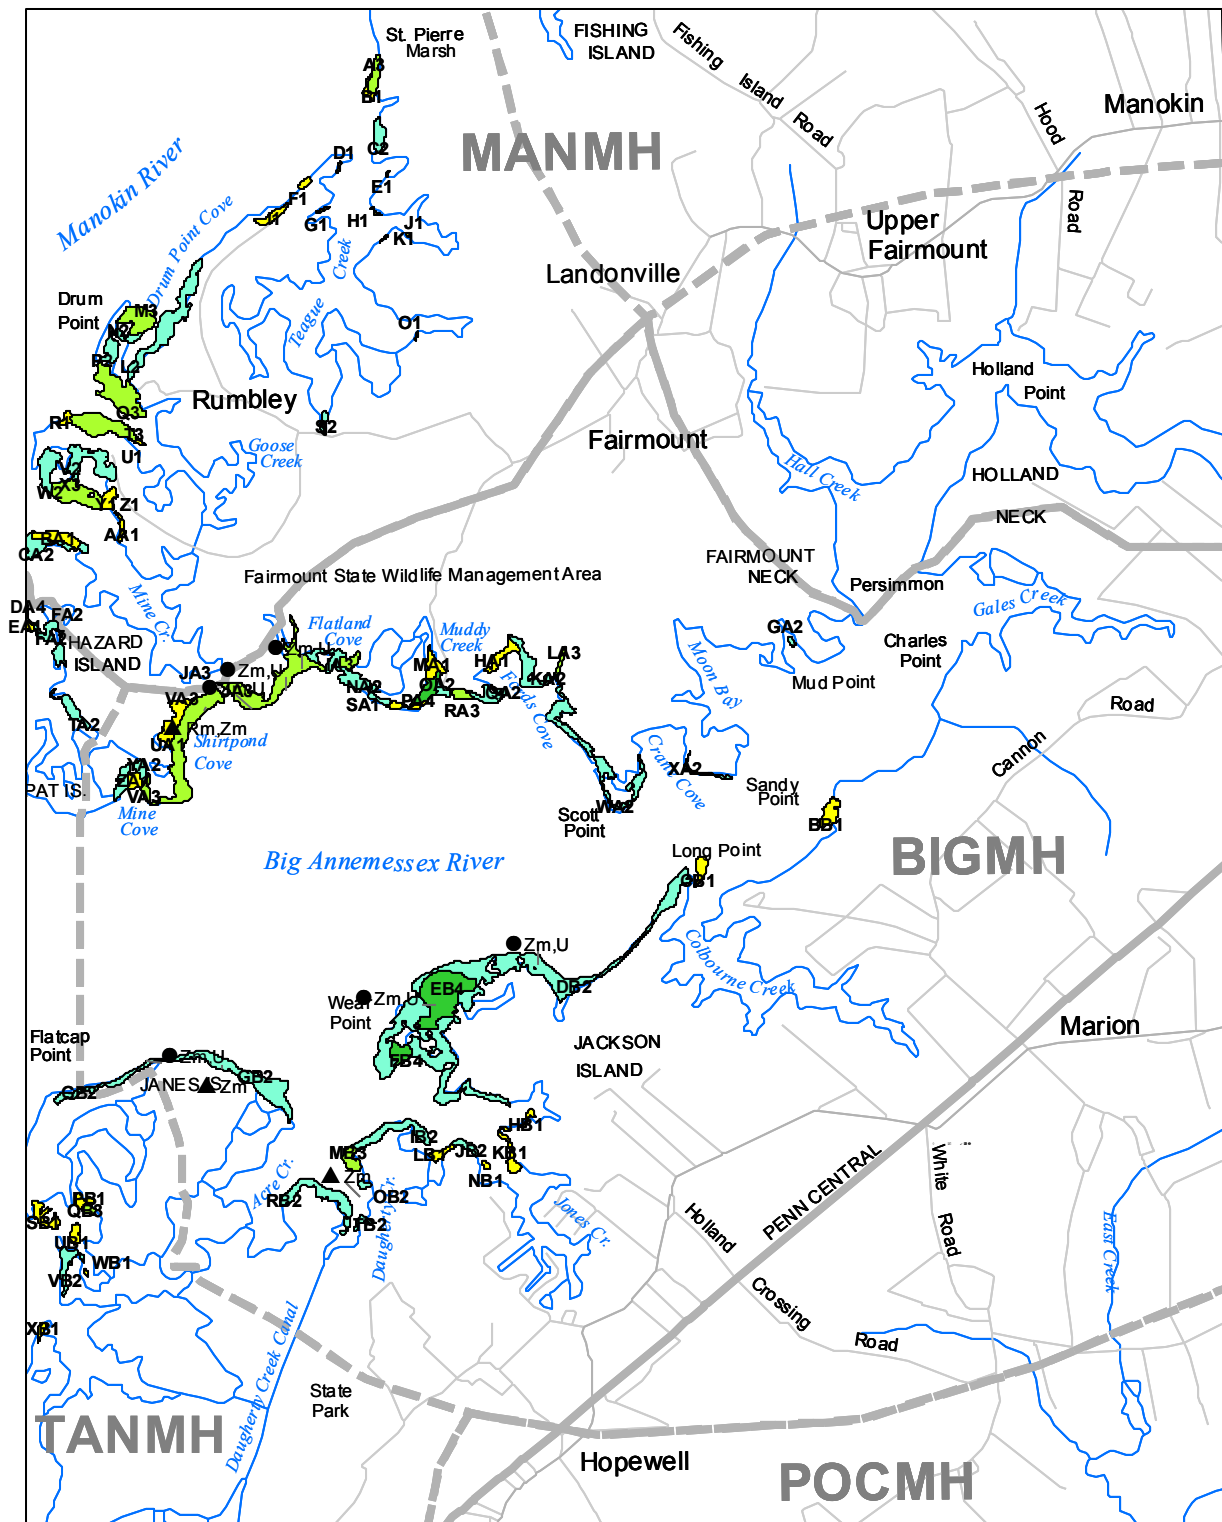

Submerged Aquatic Vegetation 2006

Marion, Md. (93)

Hectares of SAV: 309.20

Date Flown: 07/24

1,000 0 1,000 2,000 Meters

Sources: VIMS,USGS

PDF Created: 2008