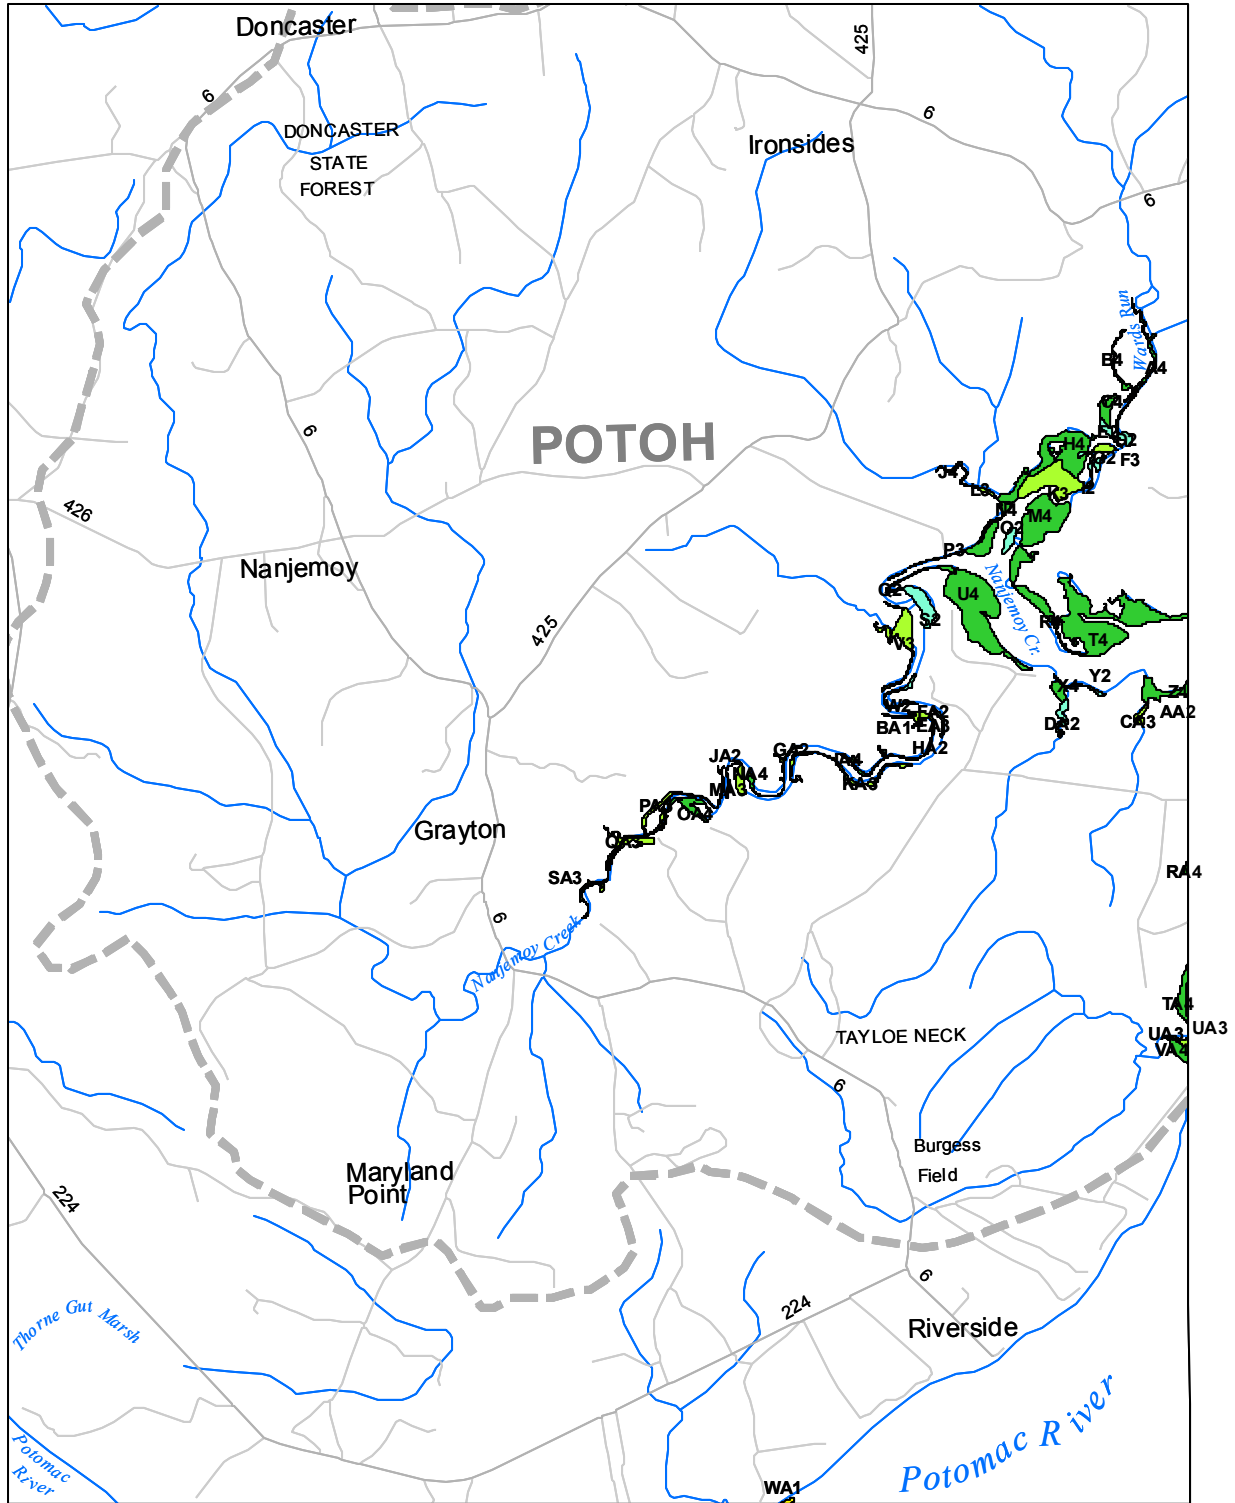

Submerged Aquatic Vegetation 2006

Nanjemoy, Md. (56)

Hectares of SAV: 169.90

Date Flown: 10/03, 11/06

Sources: VIMS, USGS

PDF Created: 10/2008