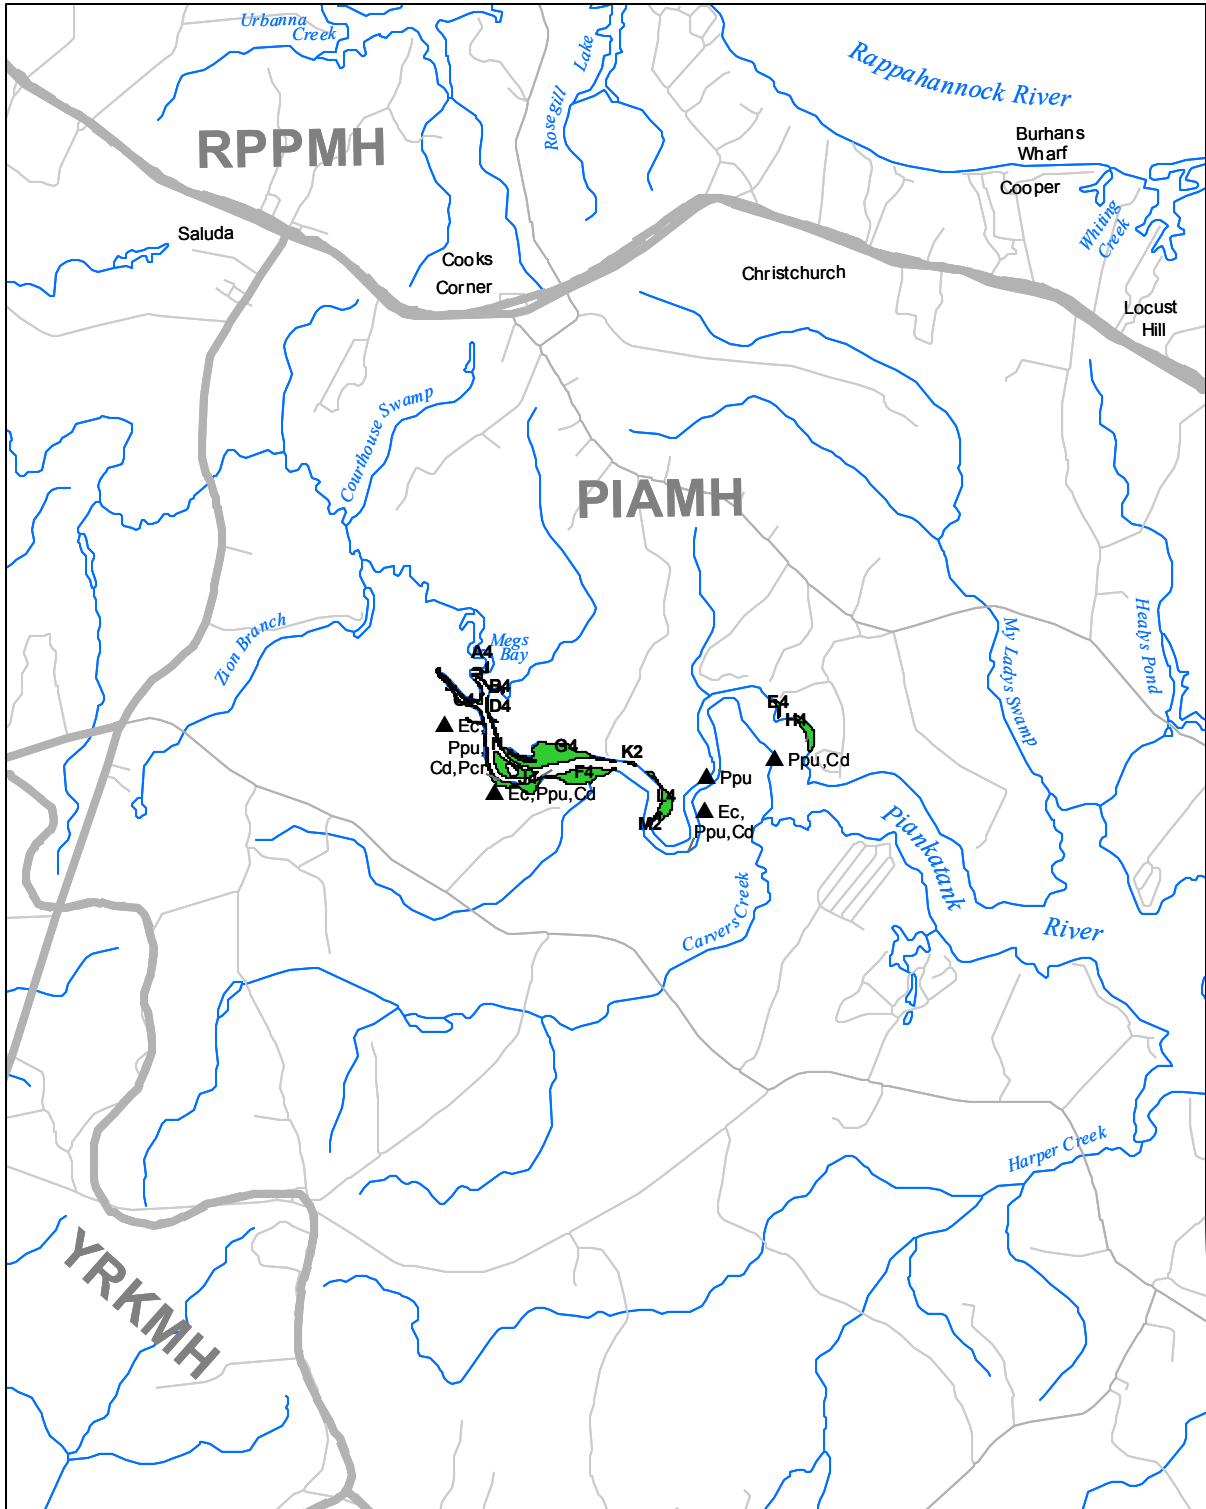

# Submerged Aquatic Vegetation 2006

Saluda, Va. (116)

**Hectares of SAV: 30.99**  
Date Flown: 06/16, 08/14

Sources: VIMS,USGS

PDF Created: 10/2008