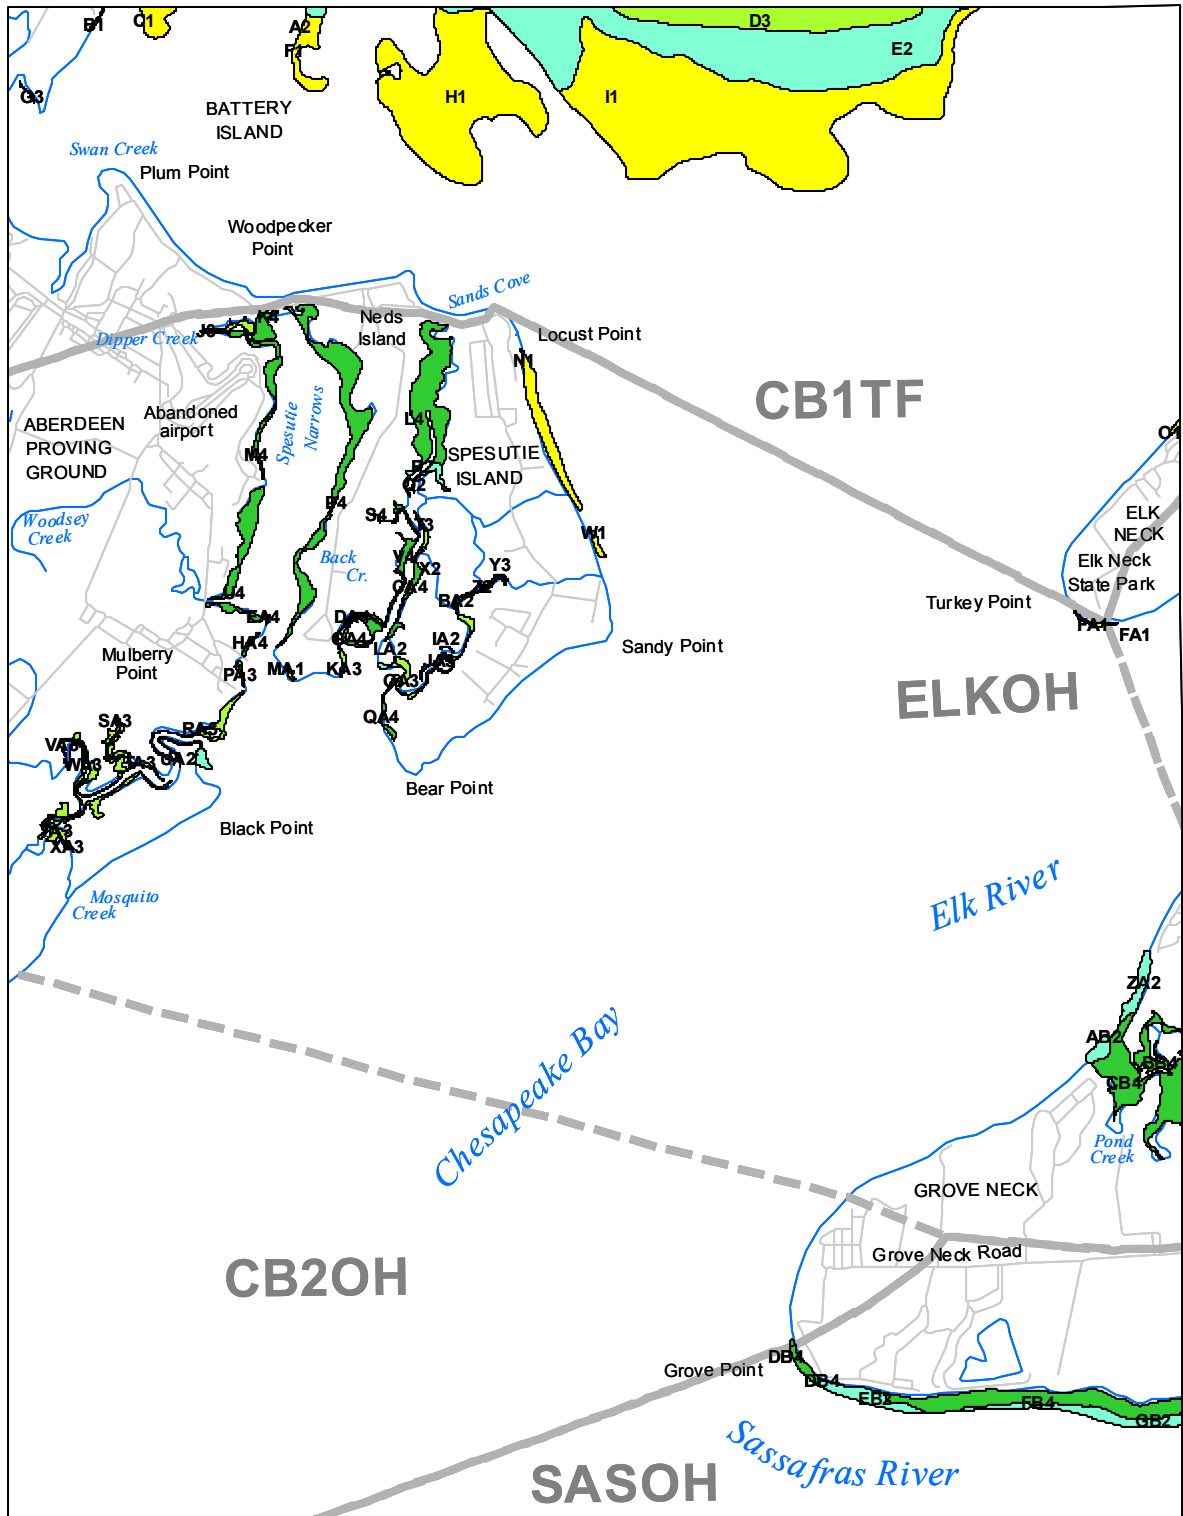

# Submerged Aquatic Vegetation 2006

Spesutie, Md. (9)

**Hectares of SAV: 907.13**  
 Date Flown: 10/02, 10/15, 11/04, 12/11

Sources: VIMS,USGS

PDF Created 10/2008