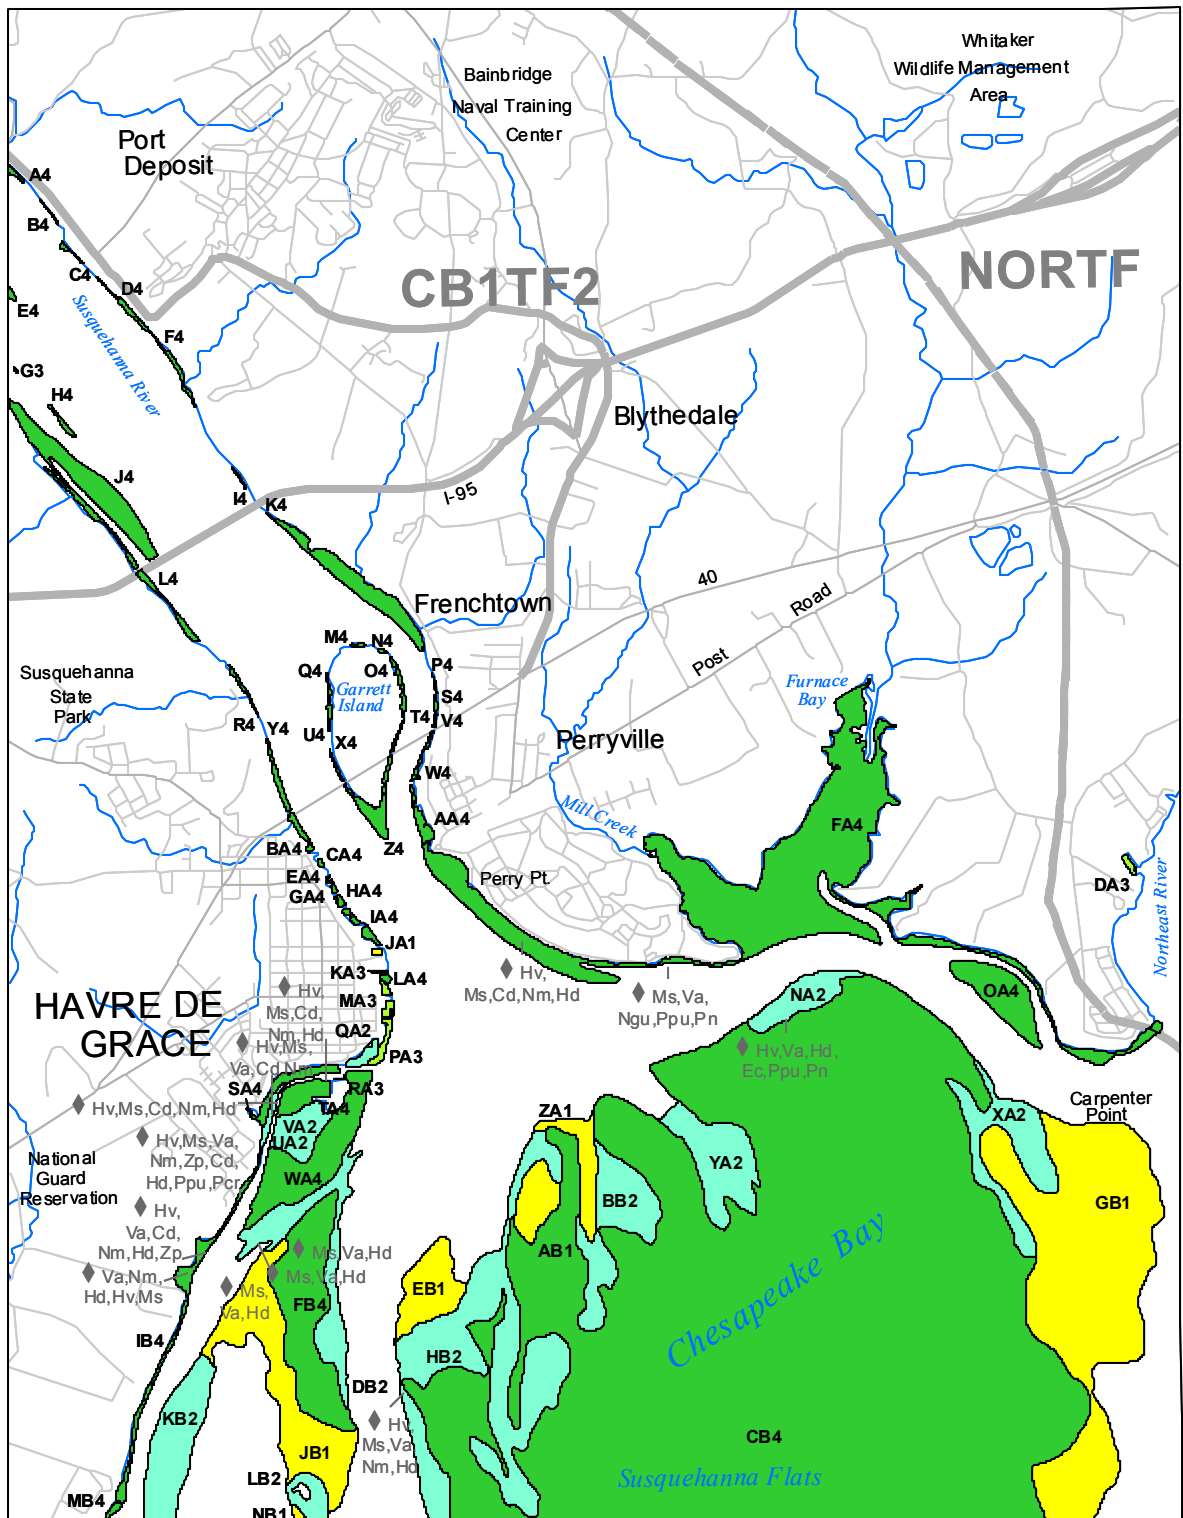

Submerged Aquatic Vegetation 2007

Havre de Grace, Md. (3)

Hectares of SAV: 3,405.75

Date Flown: 09/02, 09/23

1,000 0 1,000 2,000 Meters

Sources: VIMS,USGS

PDF Created: 11/25/2008