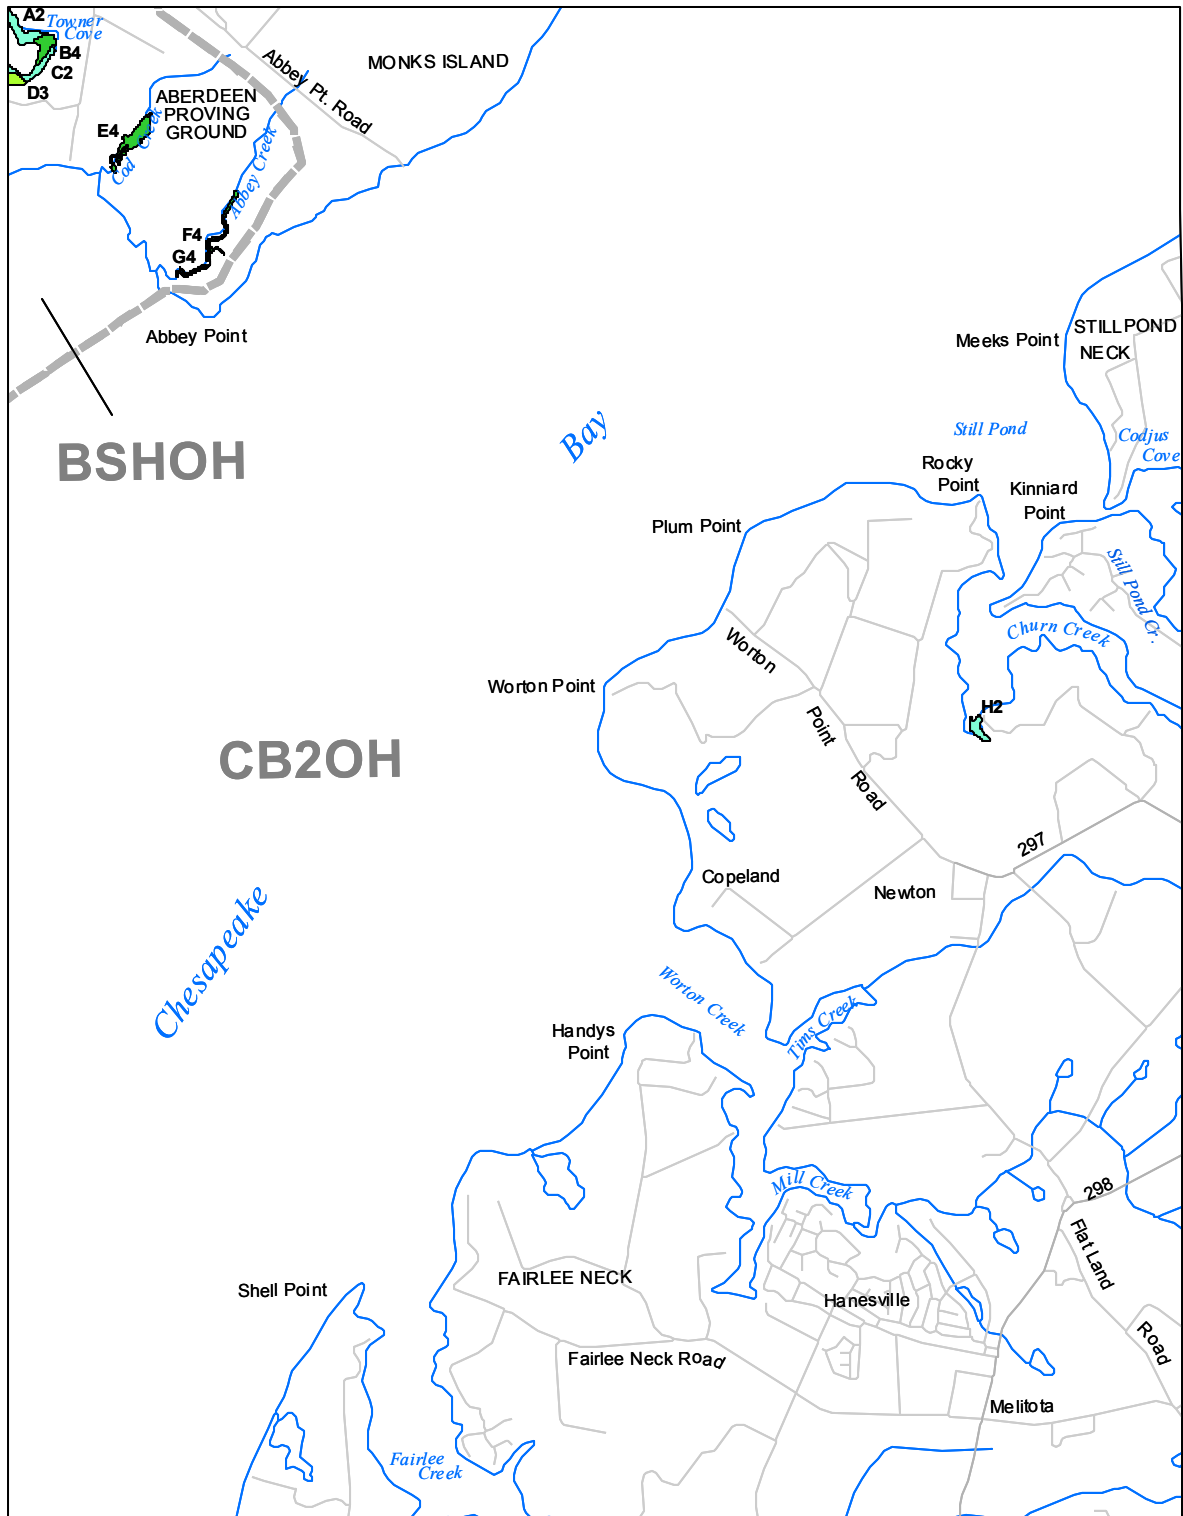

# Submerged Aquatic Vegetation 2007

Hanesville, Md. (15)

**Hectares of SAV: 20.46**  
Date Flown: 09/02, 09/23

Sources: VIMS, USGS PDF Created: 11/25/2008