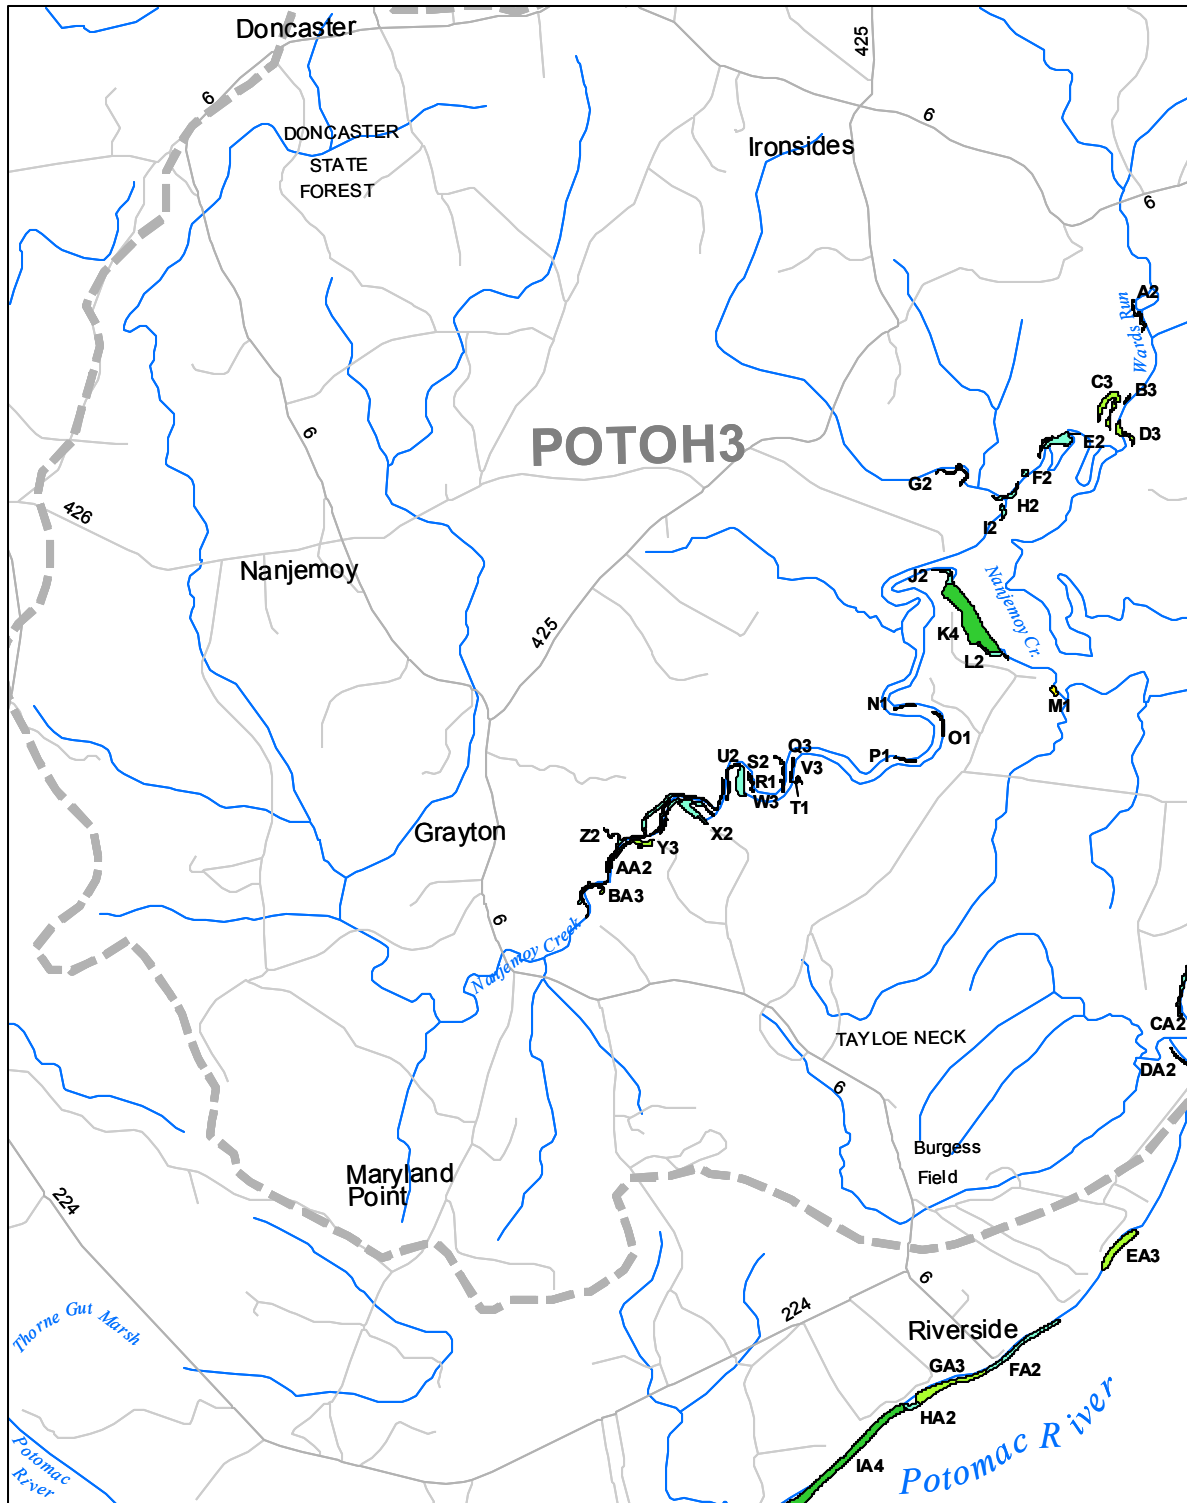

Submerged Aquatic Vegetation 2007

Nanjemoy, Md. (56)

Hectares of SAV: 54.32

Date Flown: 08/14, 09/05, 09/13, 10/07

Sources: VIMS, USGS

PDF Created: 11/25/2008