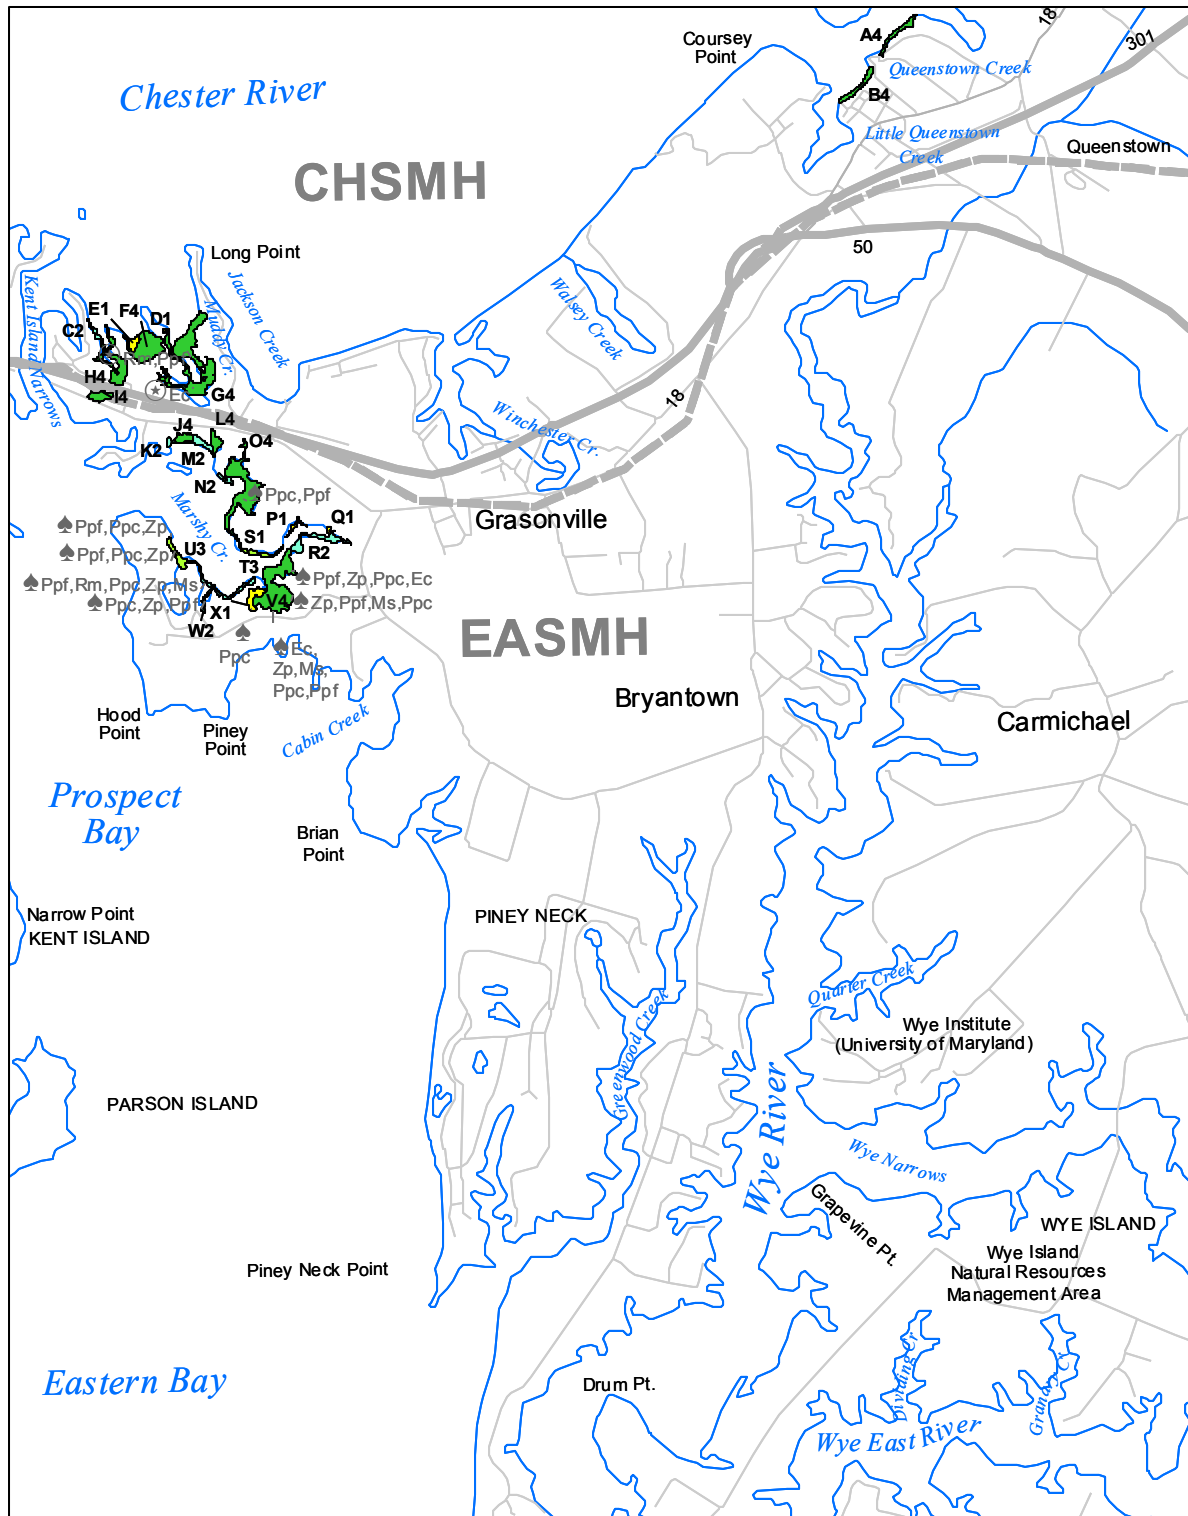

Submerged Aquatic Vegetation 2008

Queenstown, Md. (33)

Hectares of SAV: 62.81
Date Flown: 08/20, 09/03

Sources: VIMS,USGS PDF Created: 10/7/2009