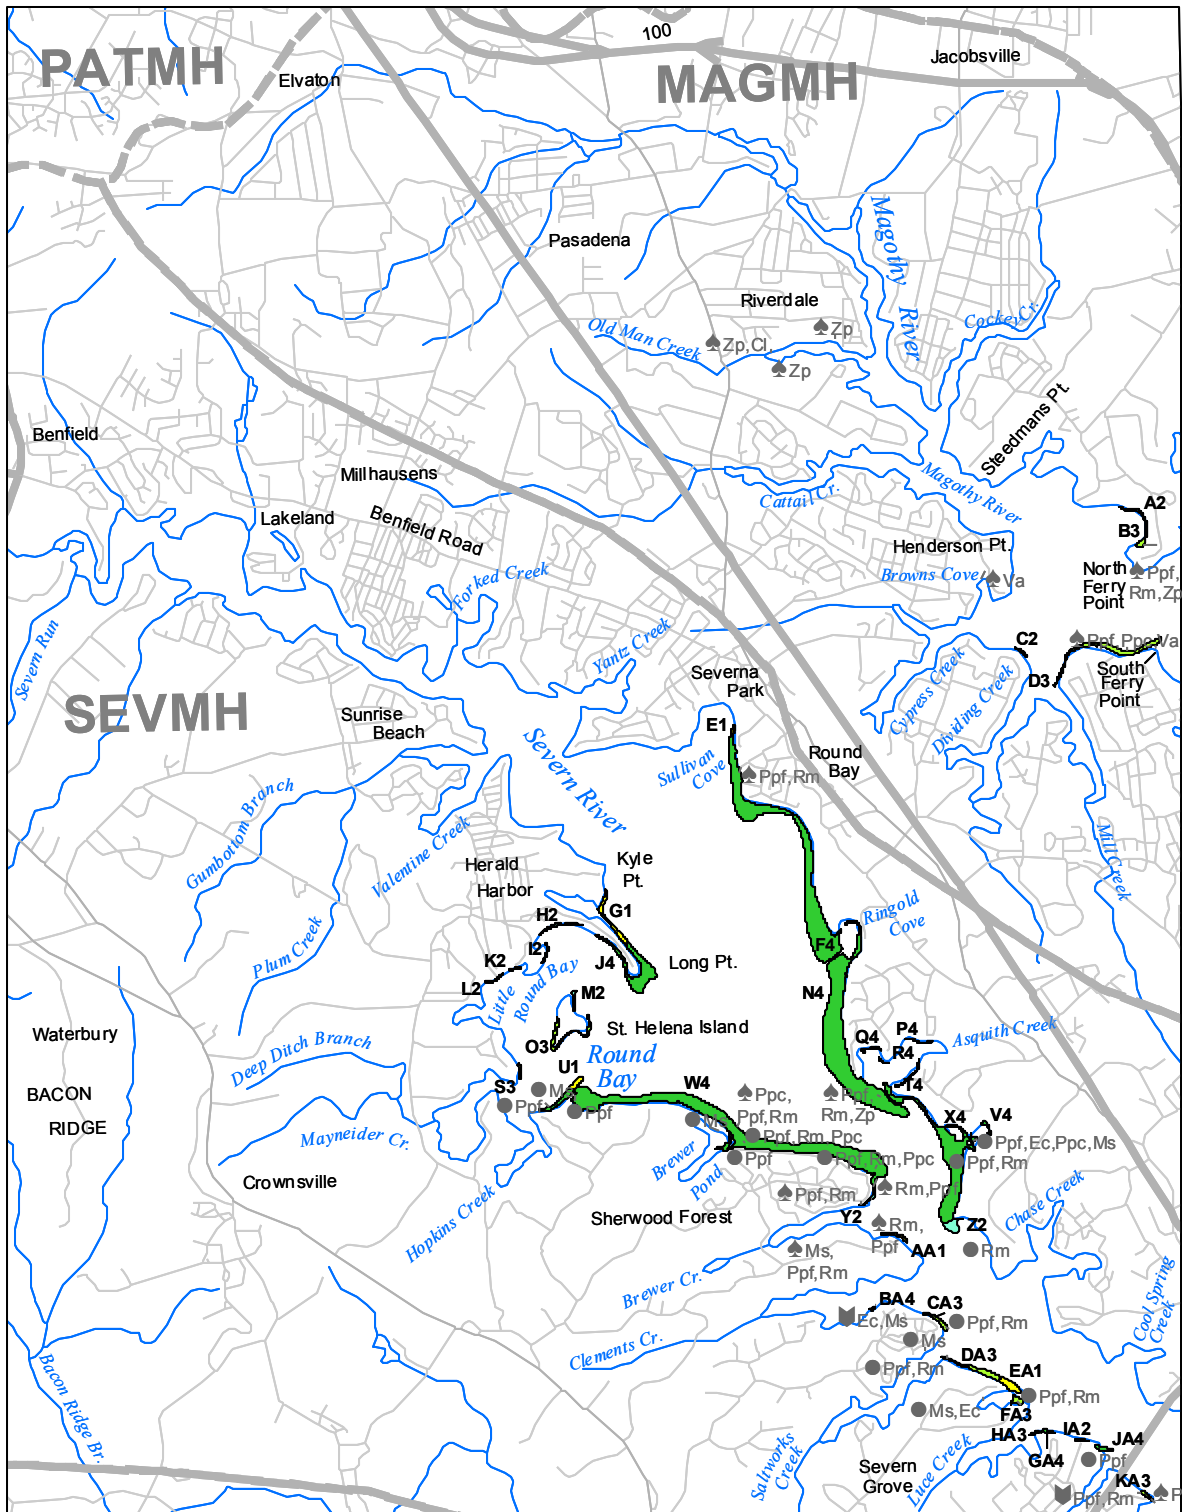

Submerged Aquatic Vegetation 2008

Round Bay, Md. (23)

Hectares of SAV: 130.06

Date Flown: 08/20, 10/05

Sources: VIMS,USGS

PDF Created: 10/7/2009