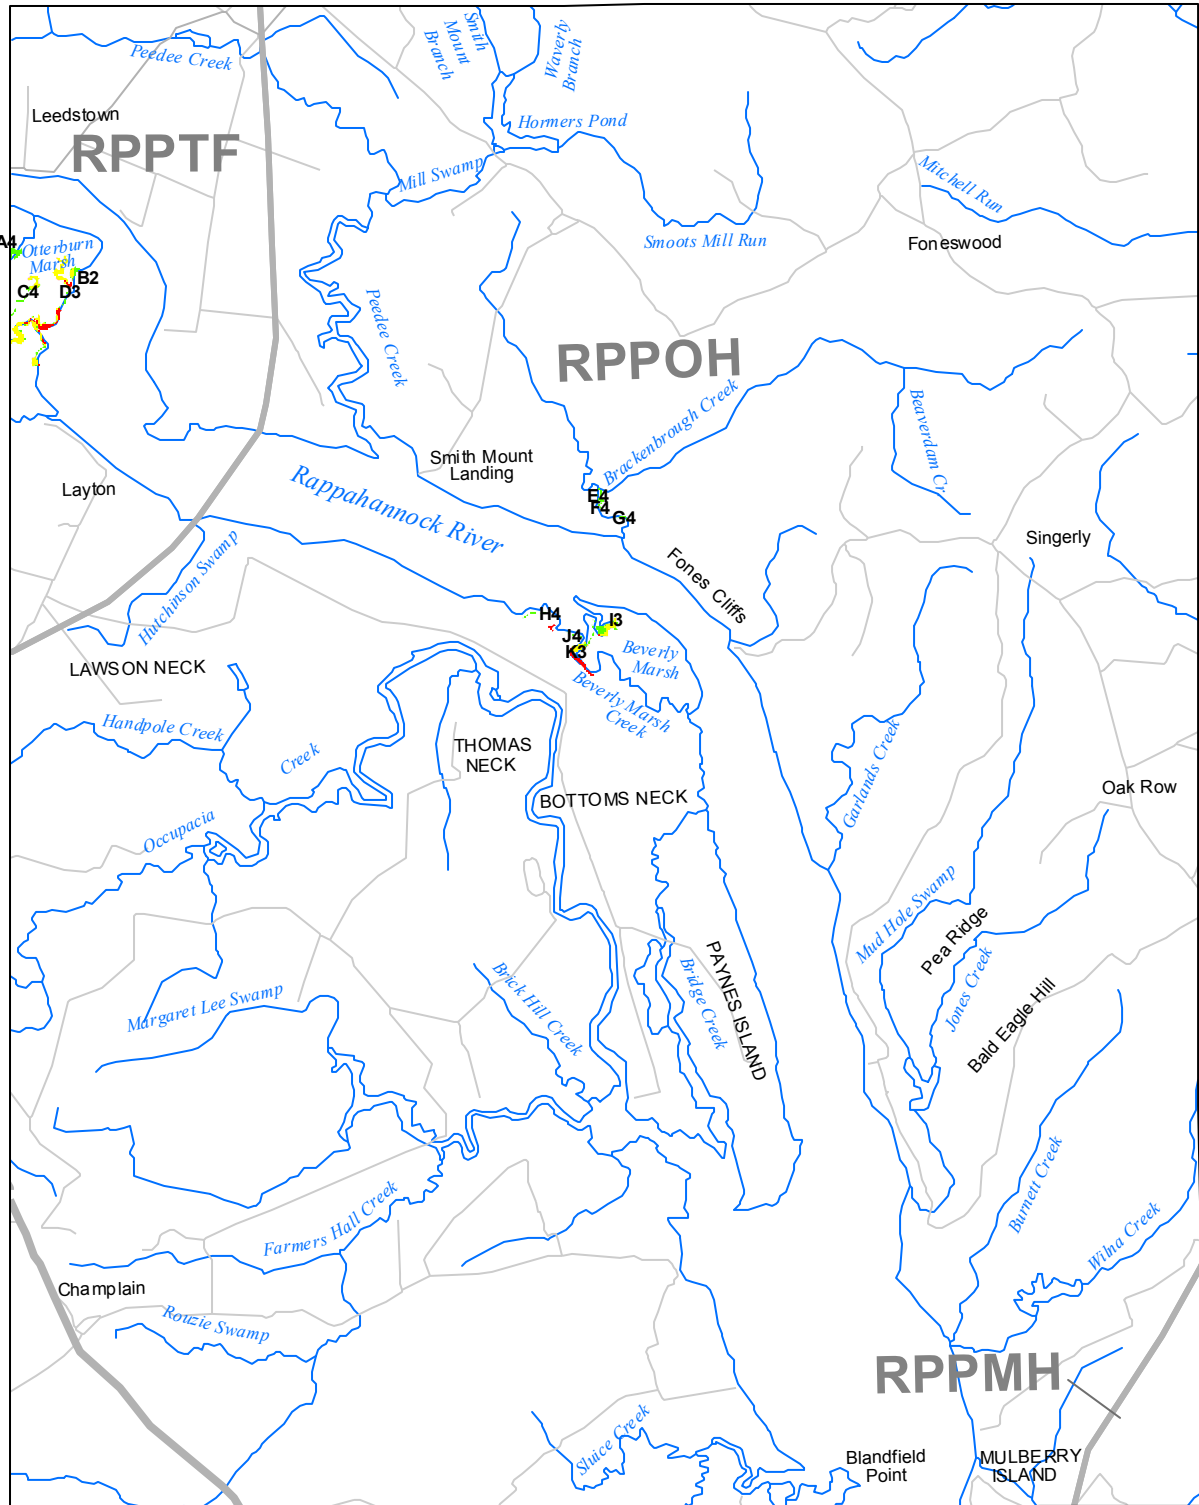

# Submerged Aquatic Vegetation 2013

Champlain, Va. (86)

**Hectares of SAV: 10.87**

Date Flown: 11/09

1,000 0 1,000 2,000 Meters

2013 SAV

2012 SAV

Both Years

Sources: VIMS,USGS

PDF Created: 12/22/2014