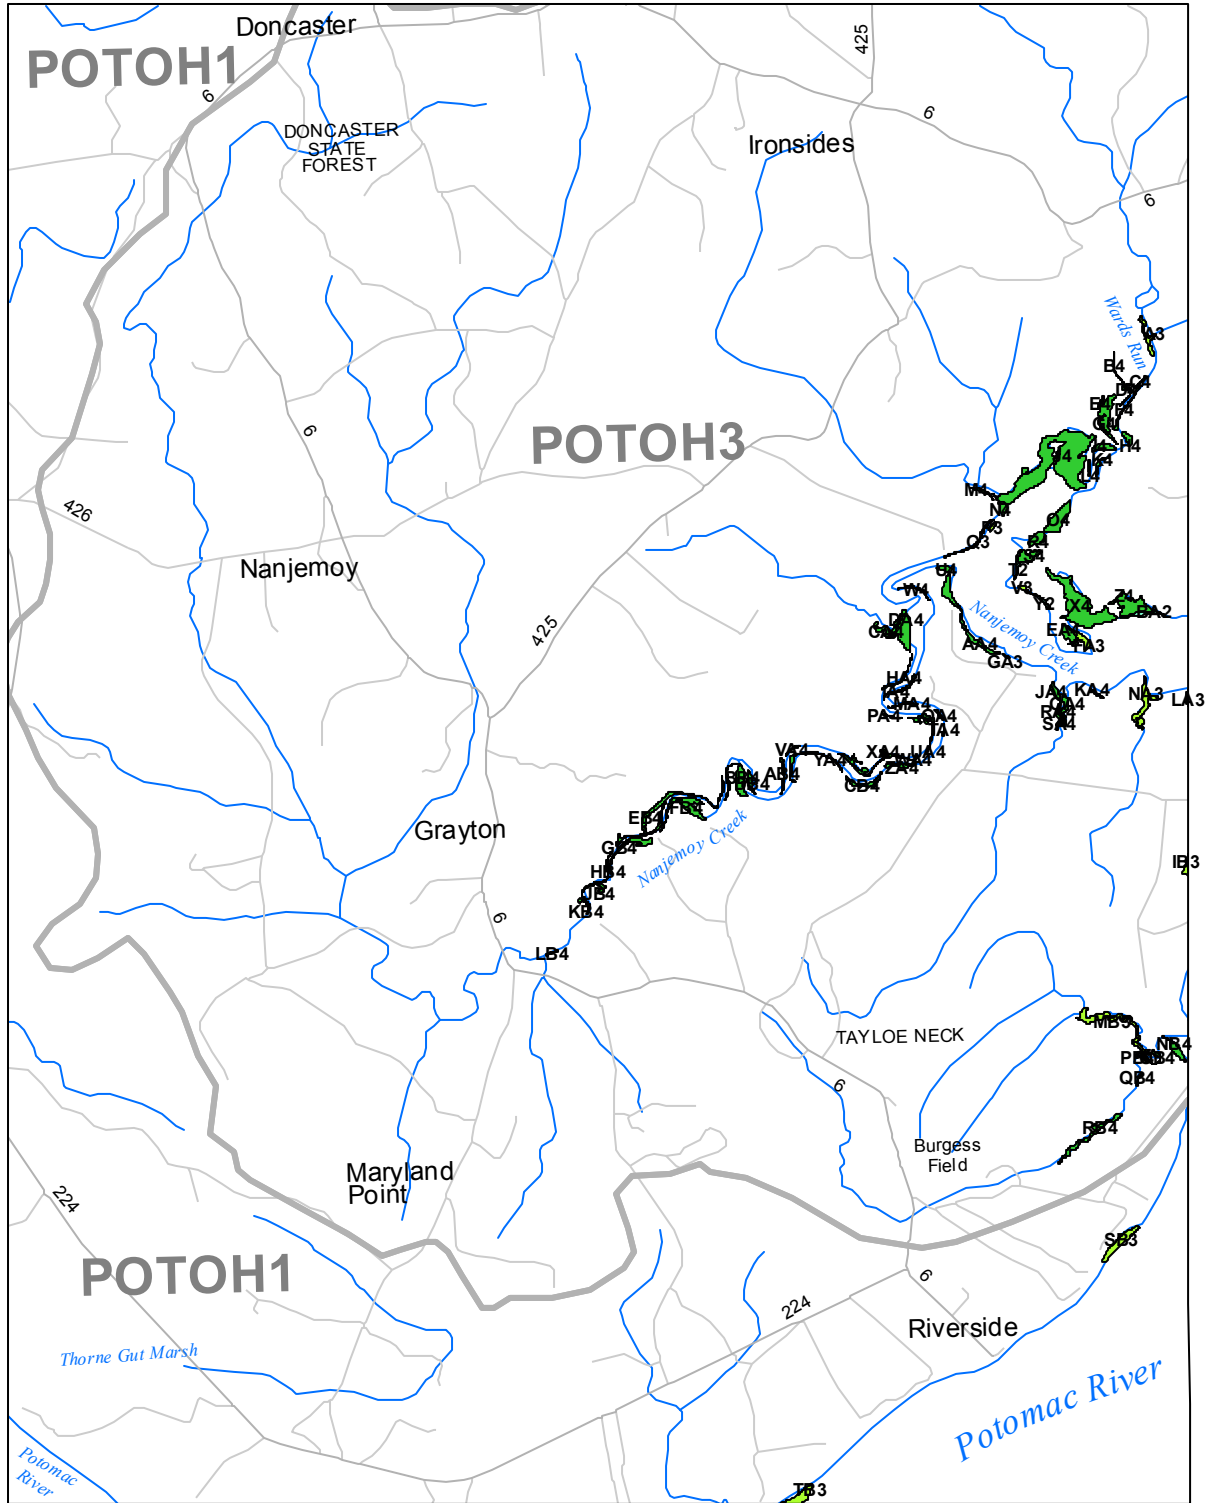

Submerged Aquatic Vegetation 2013

Nanjemoy, Md. (56)

Hectares of SAV: 102.77

Date Flown: 08/16, 09/06, 09/15

1,000 0 1,000 2,000 Meters

Sources: VIMS, USGS

PDF Created: 12/22/2014