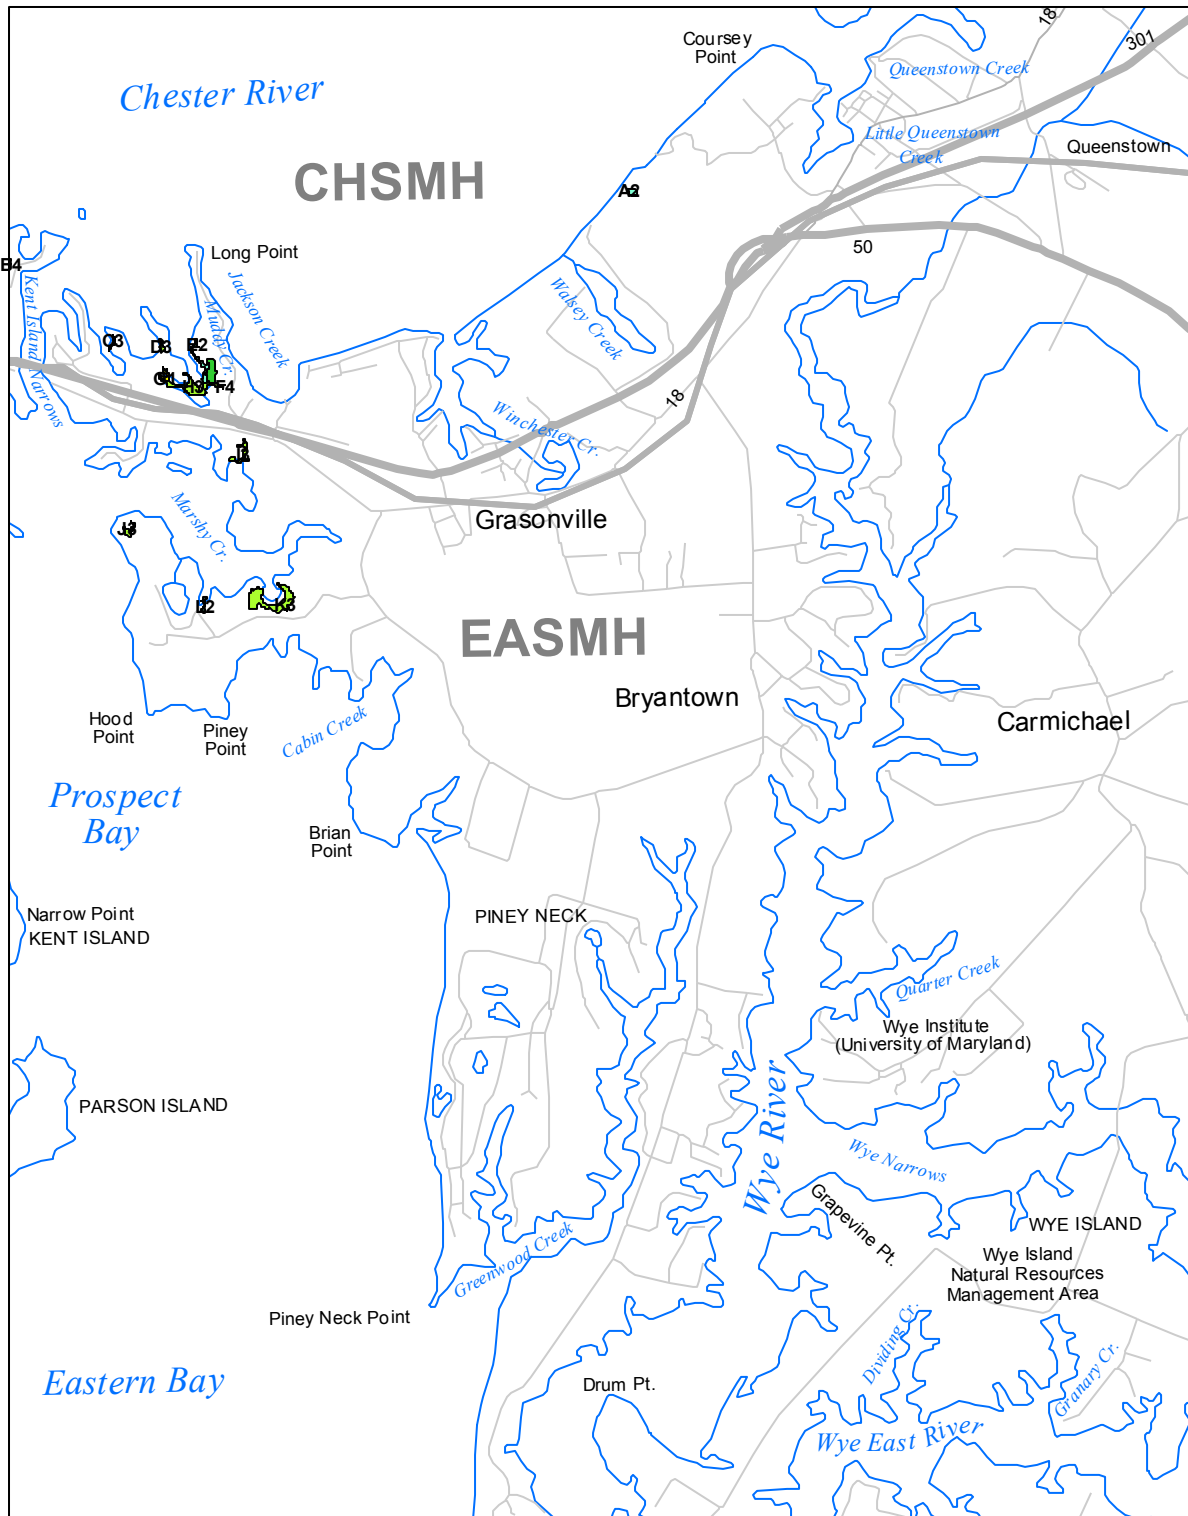

# Submerged Aquatic Vegetation 2013

Queenstown, Md. (33)

**Hectares of SAV: 12.84**  
Date Flown: 09/18, 10/21

Sources: VIMS, USGS PDF Created: 12/22/2014