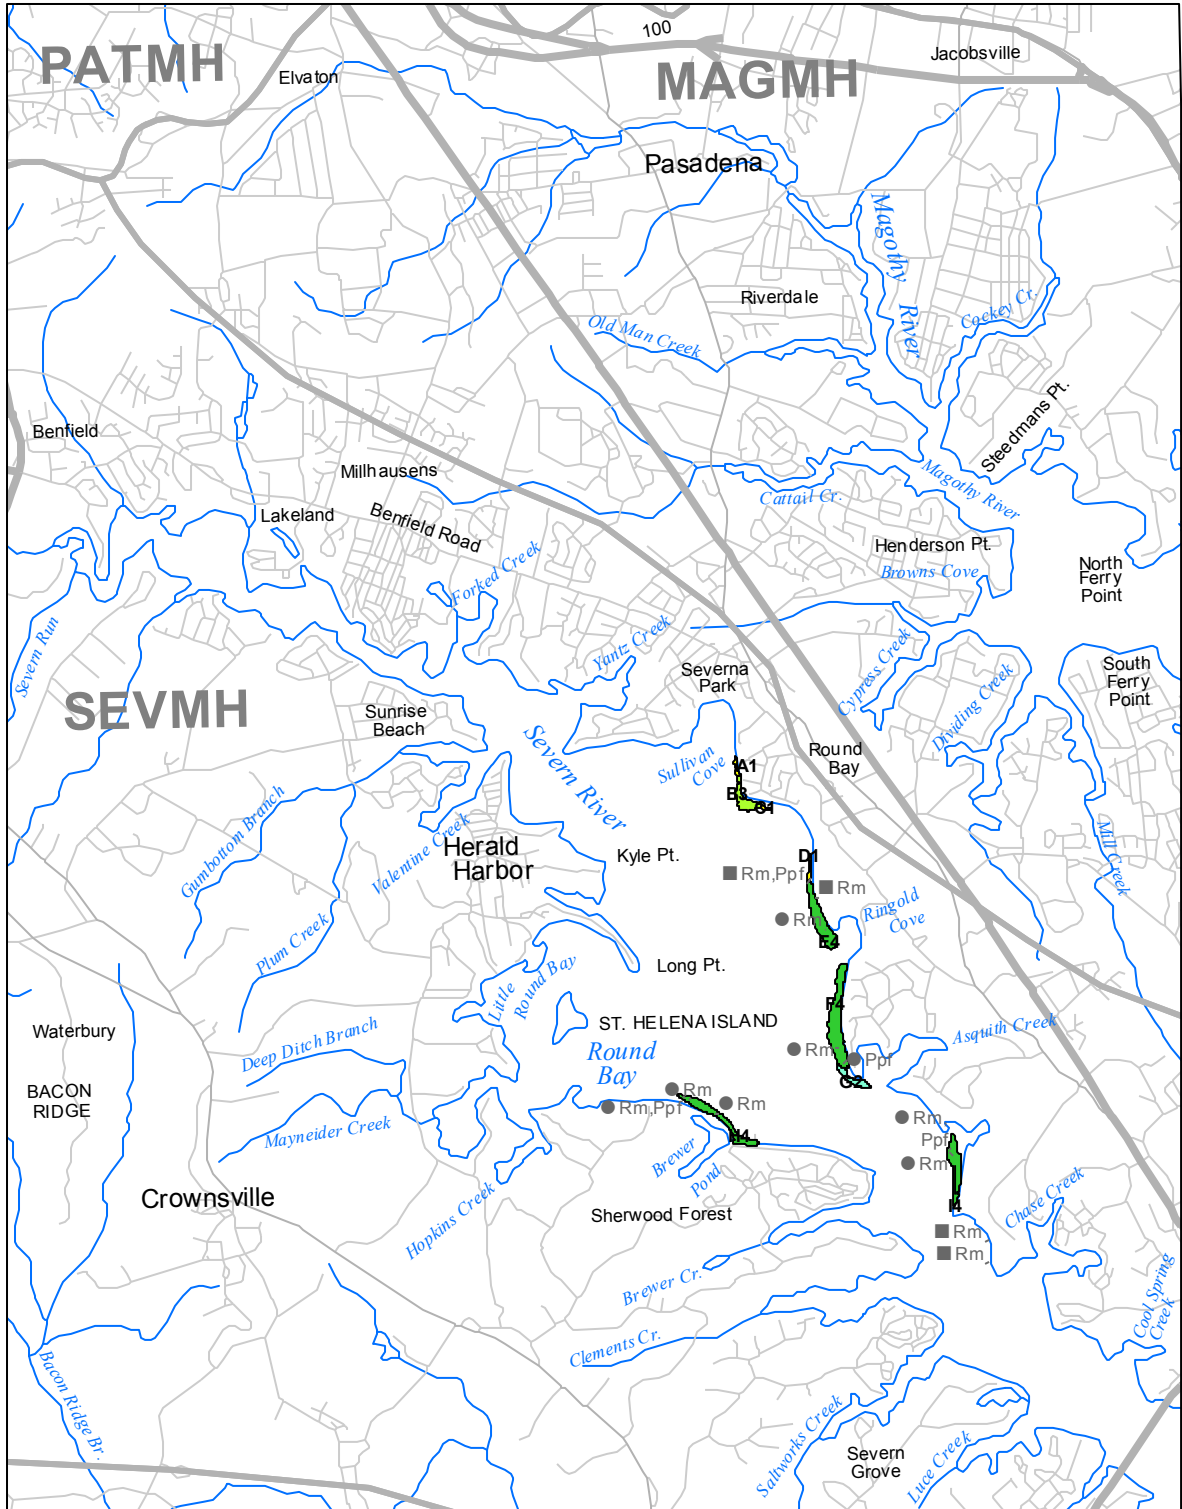

# Submerged Aquatic Vegetation 2013

Round Bay, Md. (23)

**Hectares of SAV: 30.35**

Date Flown: 10/21

Sources: VIMS, USGS

PDF Created: 12/22/2014