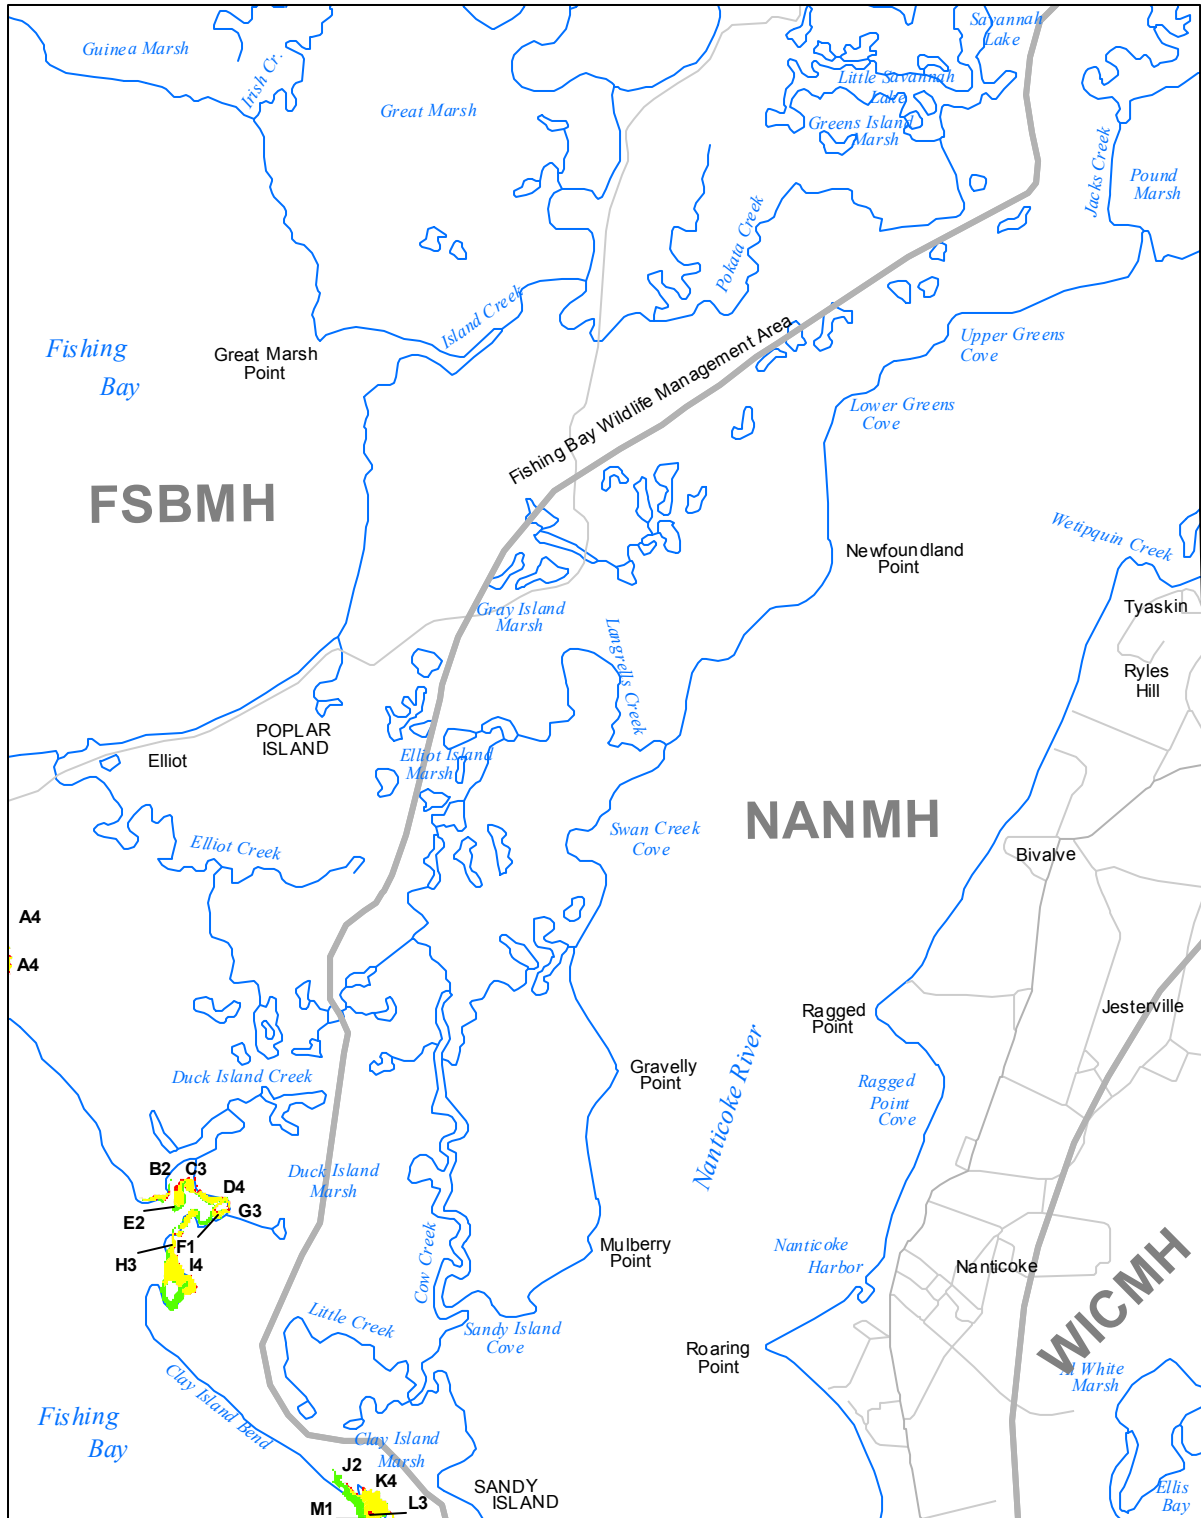

# Submerged Aquatic Vegetation 2014

Nanticoke, Md. (75)

**Hectares of SAV: 29.25**

Date Flown: 11/10

1,000 0 1,000 2,000 Meters

Sources: VIMS,USGS PDF Created: 12/23/2015