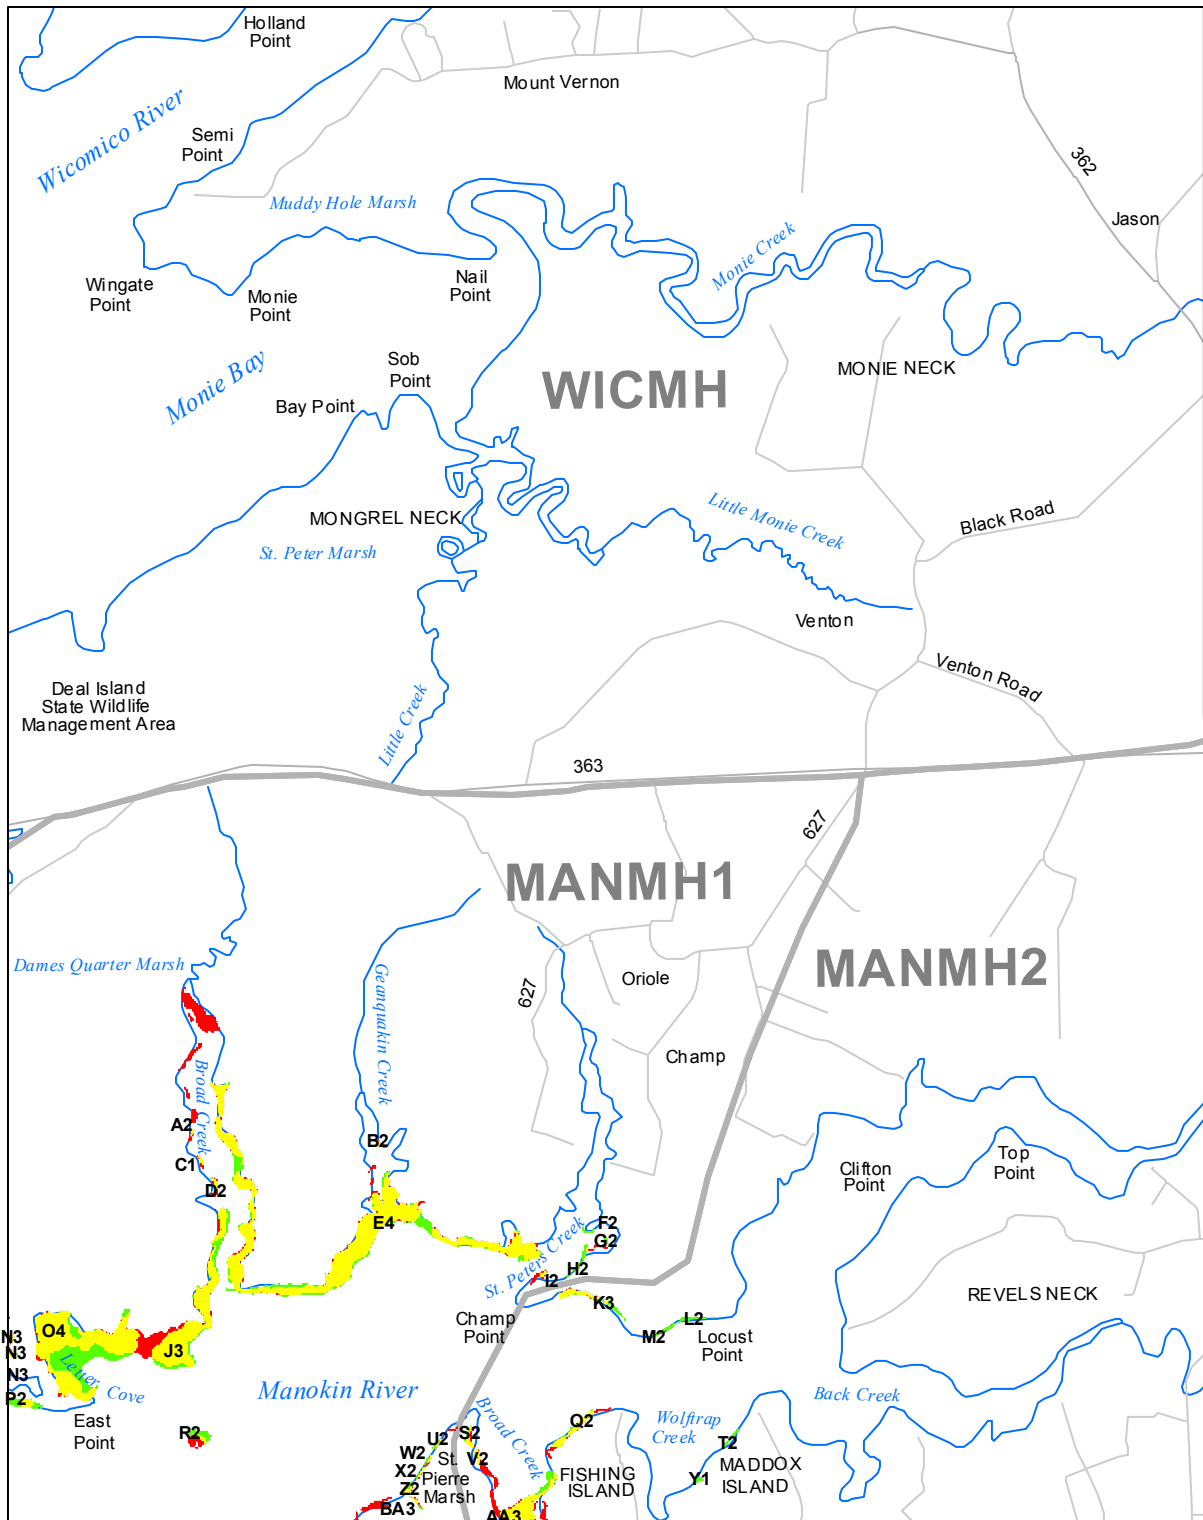

Submerged Aquatic Vegetation 2015

Monie, Md. (85)

Hectares of SAV: 145.51

Date Flown: 08/15

1,000 0 1,000 2,000 Meters

Sources: VIMS,USGS PDF Created: 11/29/2016