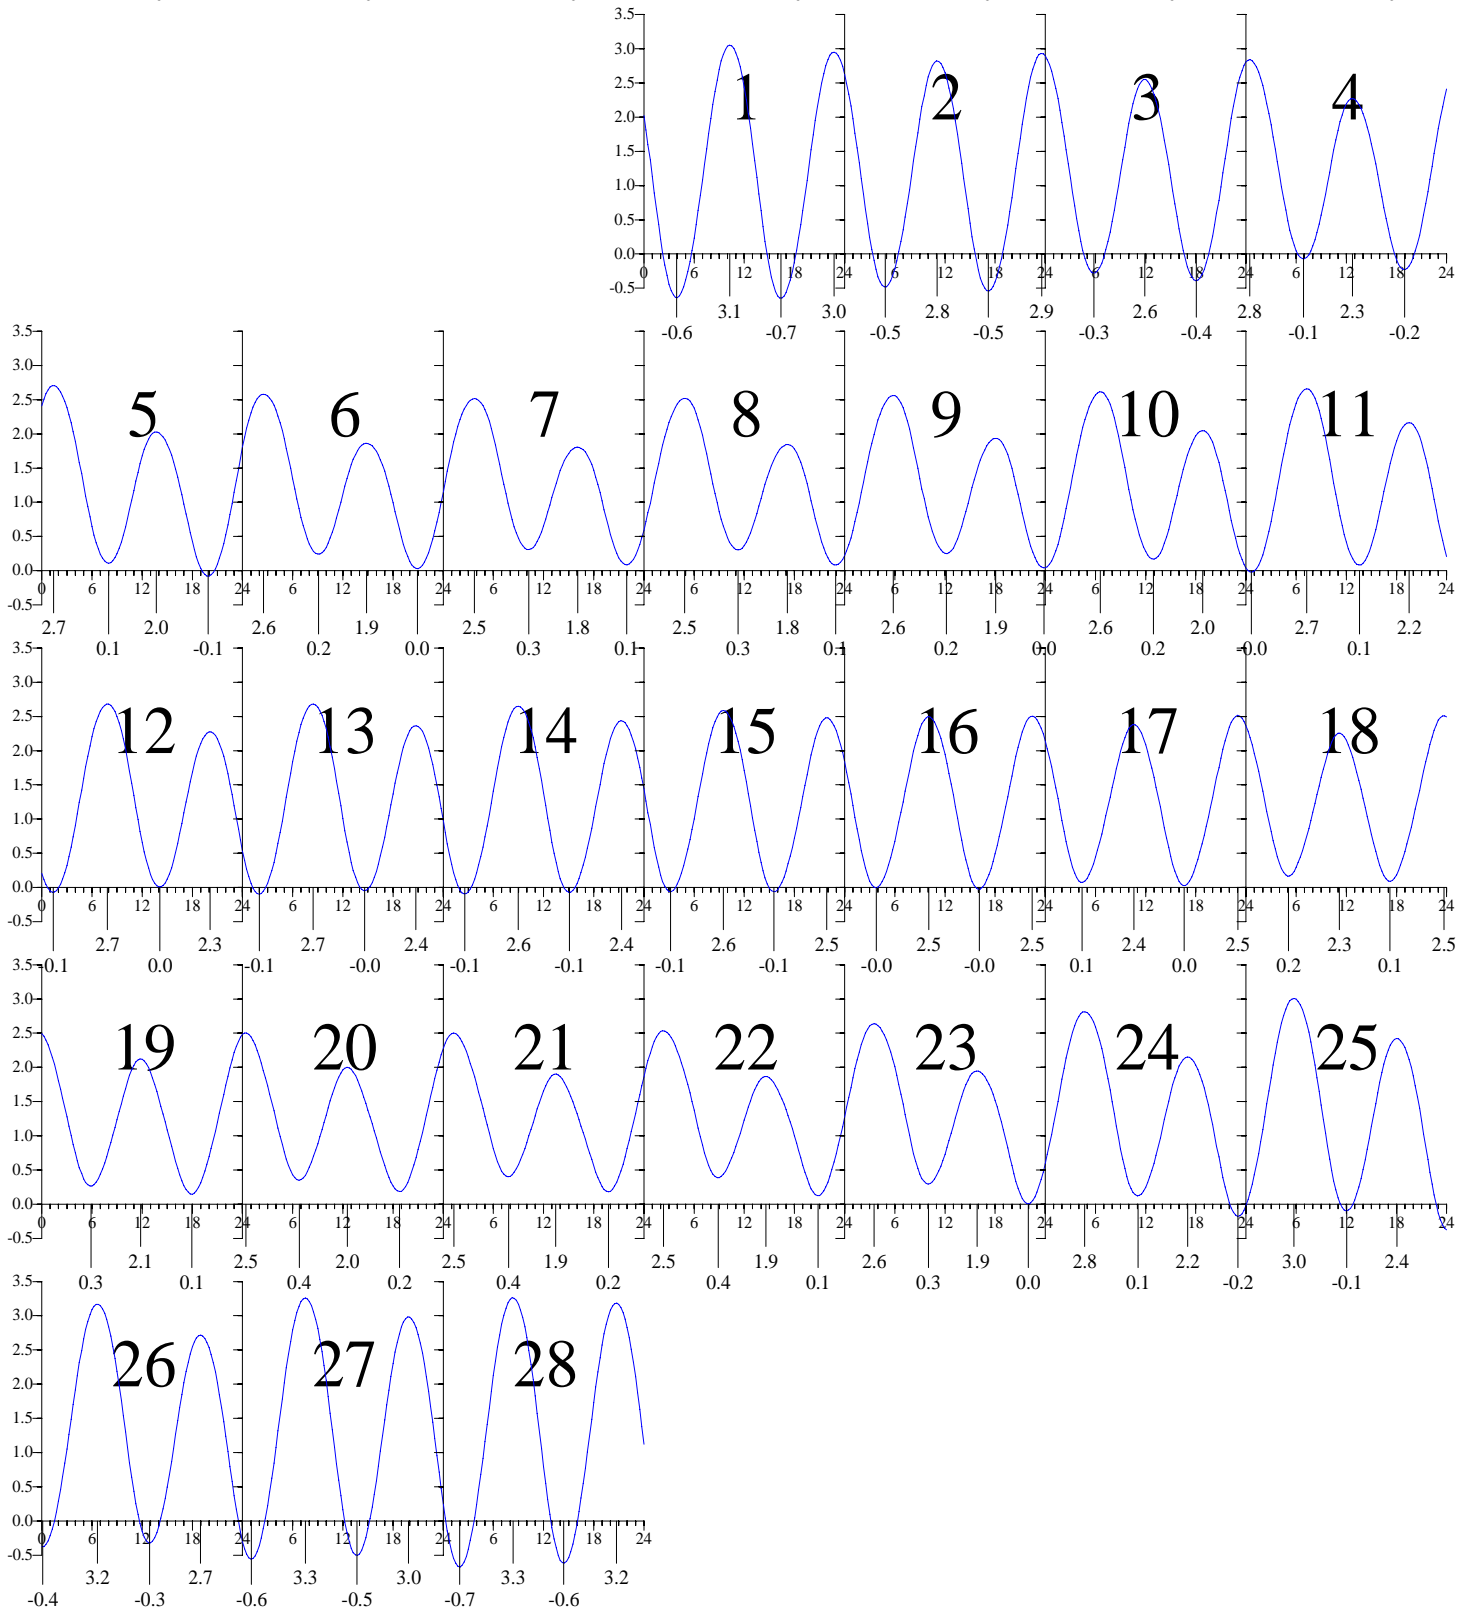

CHESAPEAKE BAY BRIDGE-TUNNEL, VA — Feb 2006 EASTERN STANDARD TIME.

Sunday

Monday

Tuesday

Wednesday

Thursday

Friday

Saturday

Heights are in FEET above MEAN LOWER LOW WATER.
 0 and 24 are midnight, 12 is noon.