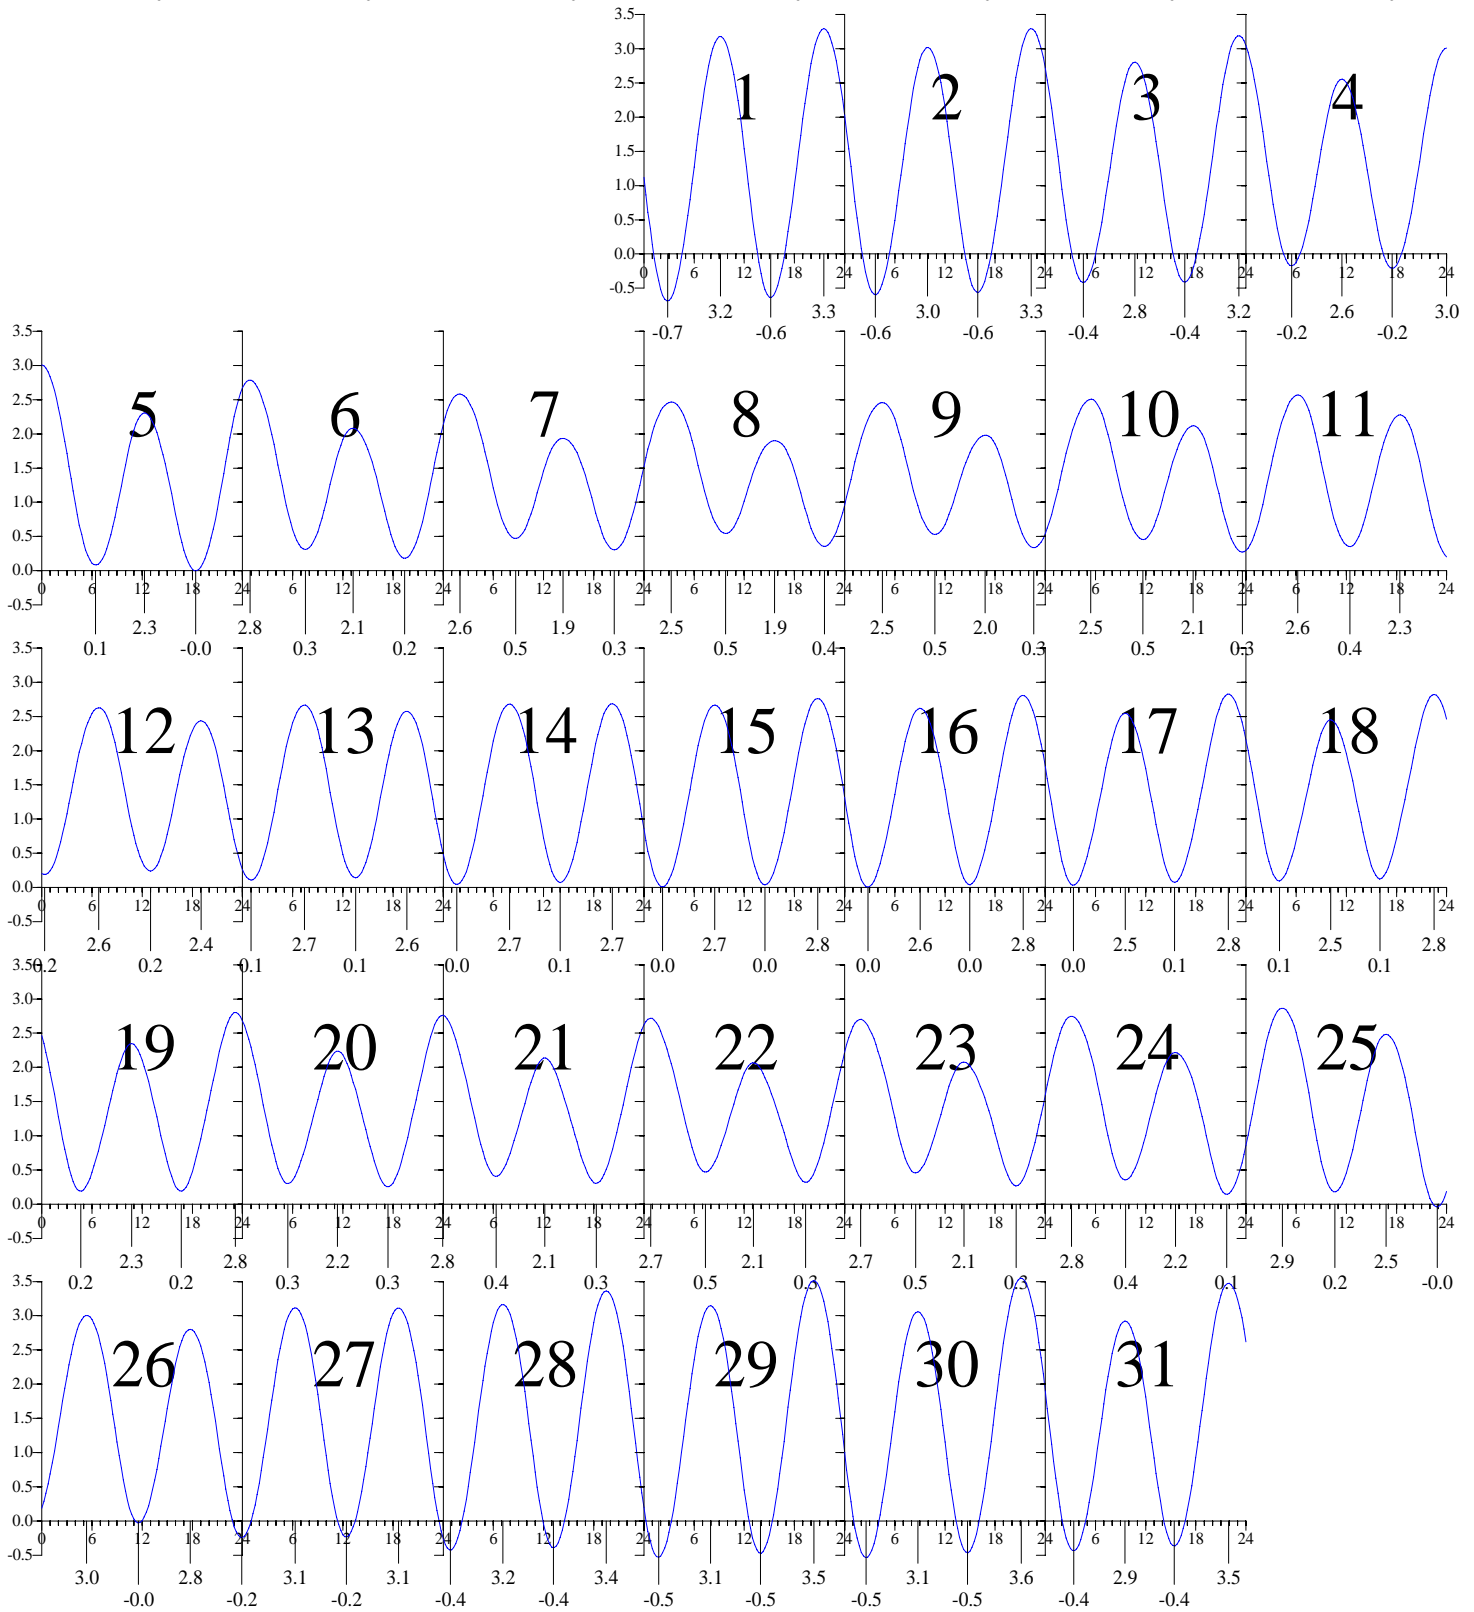

CHESAPEAKE BAY BRIDGE-TUNNEL, VA — Mar 2006 EASTERN STANDARD TIME.

Sunday

Monday

Tuesday

Wednesday

Thursday

Friday

Saturday

Heights are in FEET above MEAN LOWER LOW WATER.
 0 and 24 are midnight, 12 is noon.