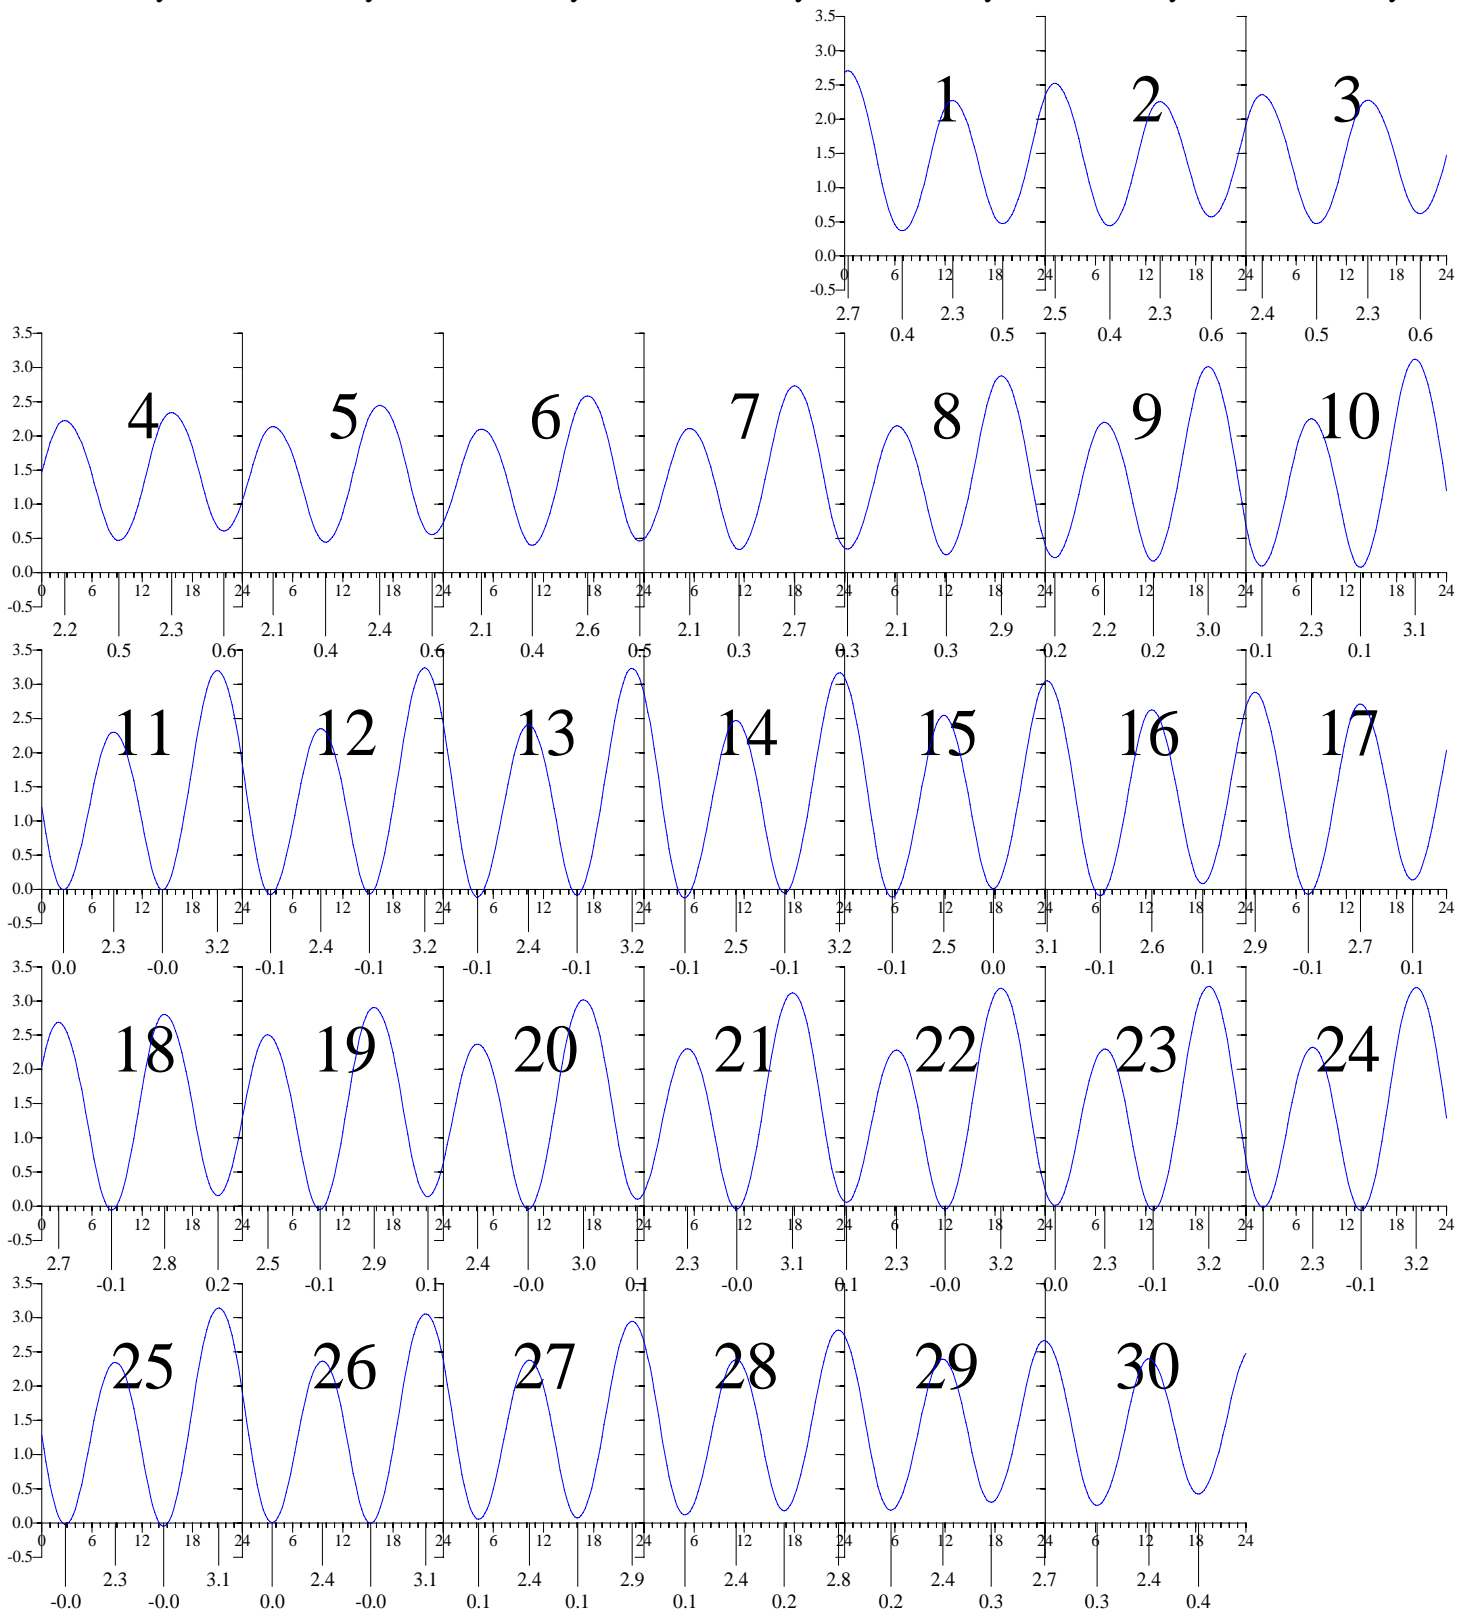

# CHESAPEAKE BAY BRIDGE-TUNNEL, VA — Jun 2006 EASTERN DAYLIGHT TIME.

Sunday

Monday

Tuesday

Wednesday

Thursday

Friday

Saturday

Heights are in FEET above MEAN LOWER LOW WATER.  
 0 and 24 are midnight, 12 is noon.