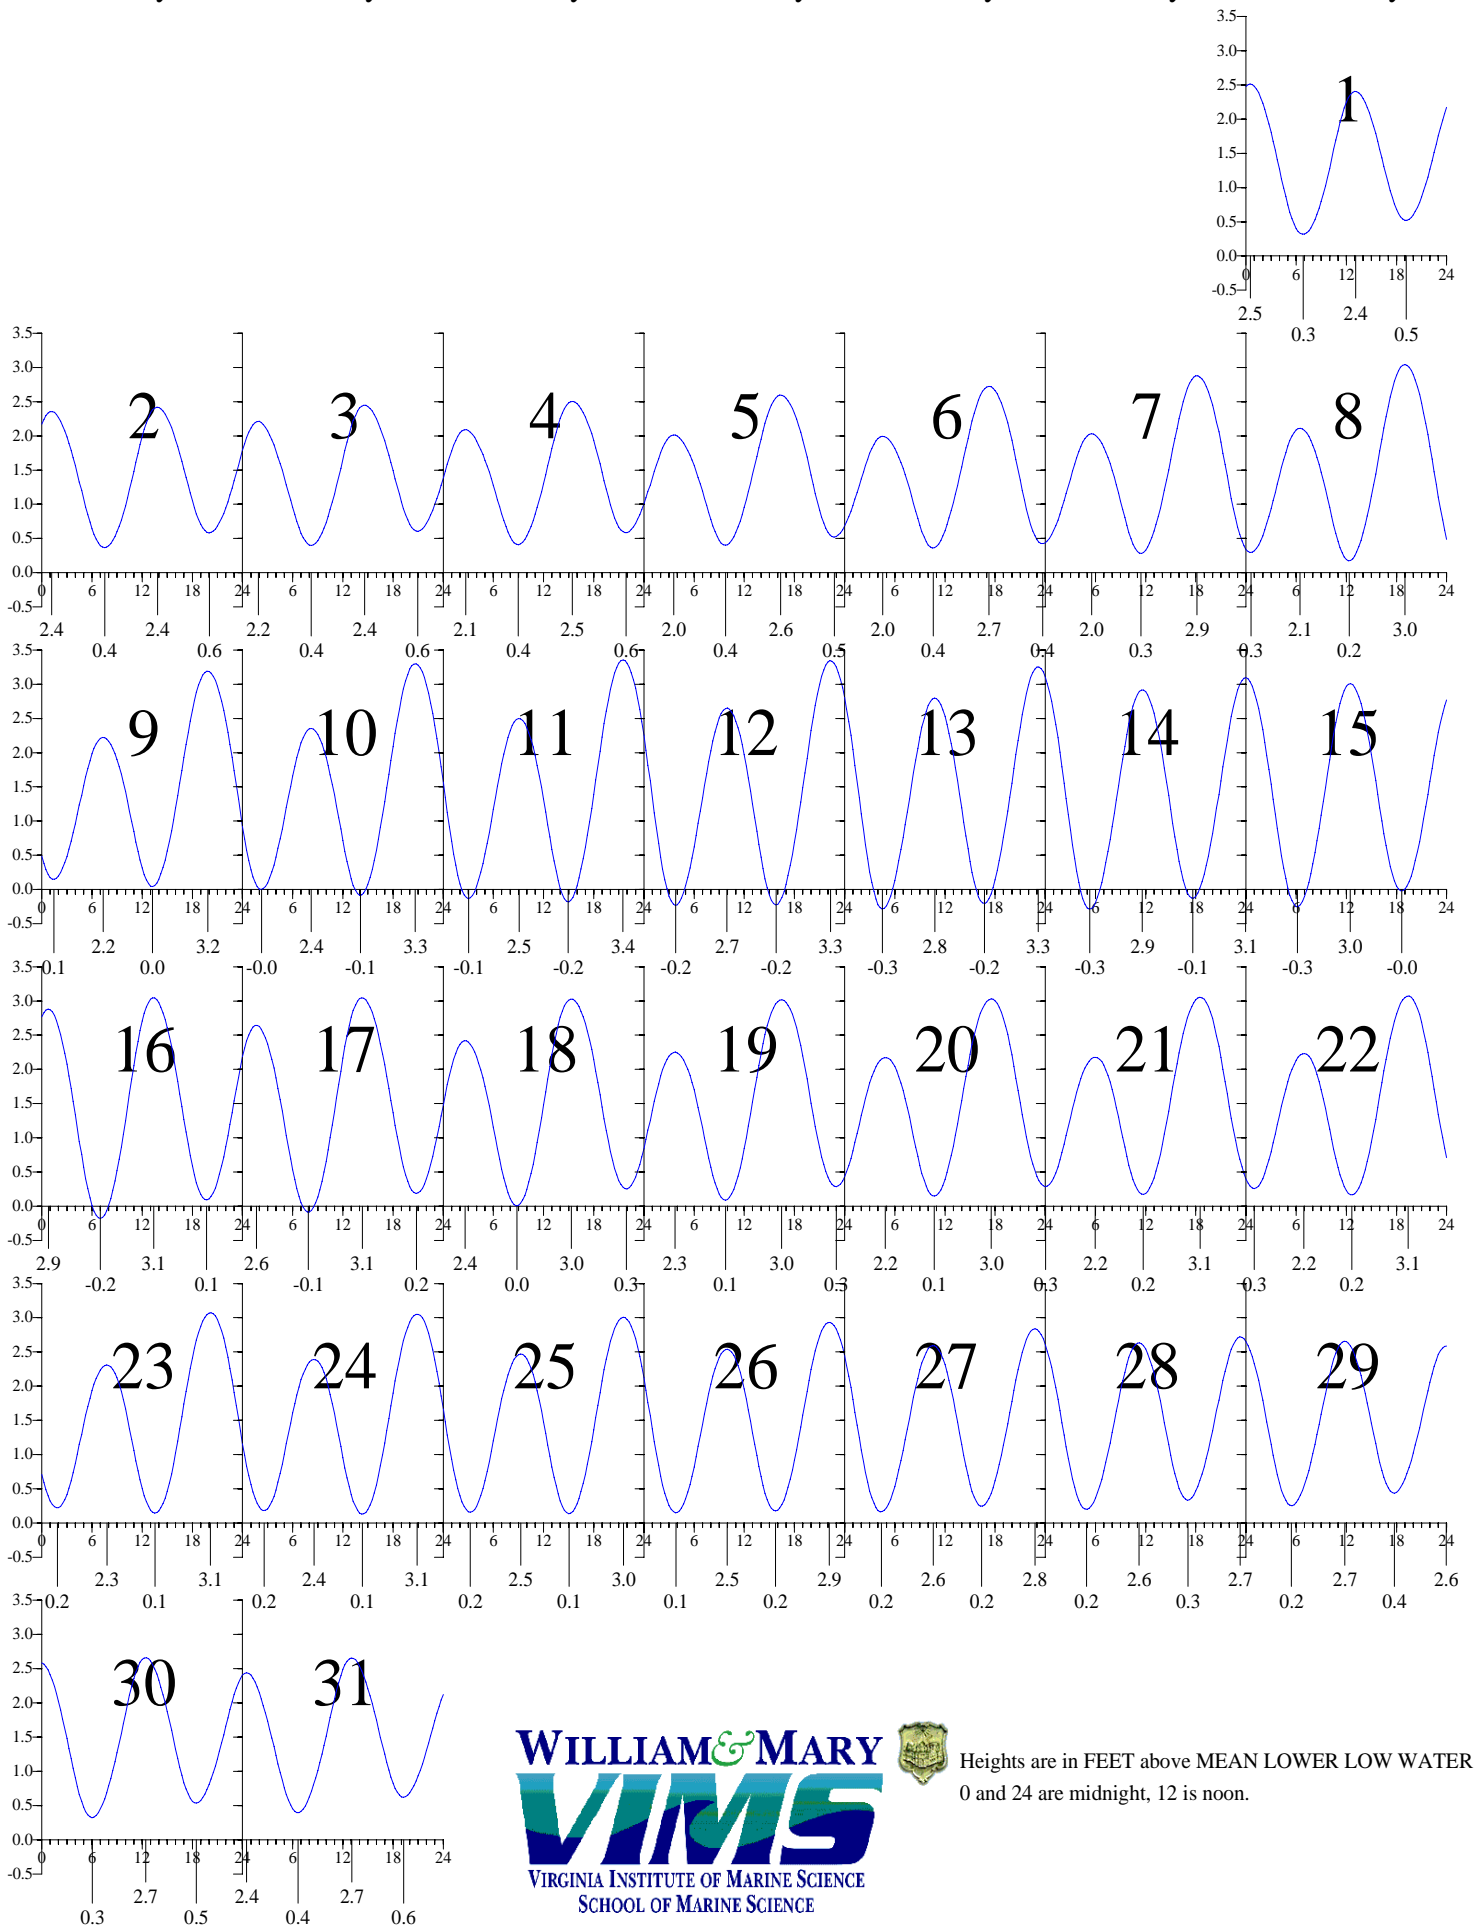

CHESAPEAKE BAY BRIDGE-TUNNEL, VA — Jul 2006 EASTERN DAYLIGHT TIME.

Sunday

Monday

Tuesday

Wednesday

Thursday

Friday

Saturday

Heights are in FEET above MEAN LOWER LOW WATER.
 0 and 24 are midnight, 12 is noon.