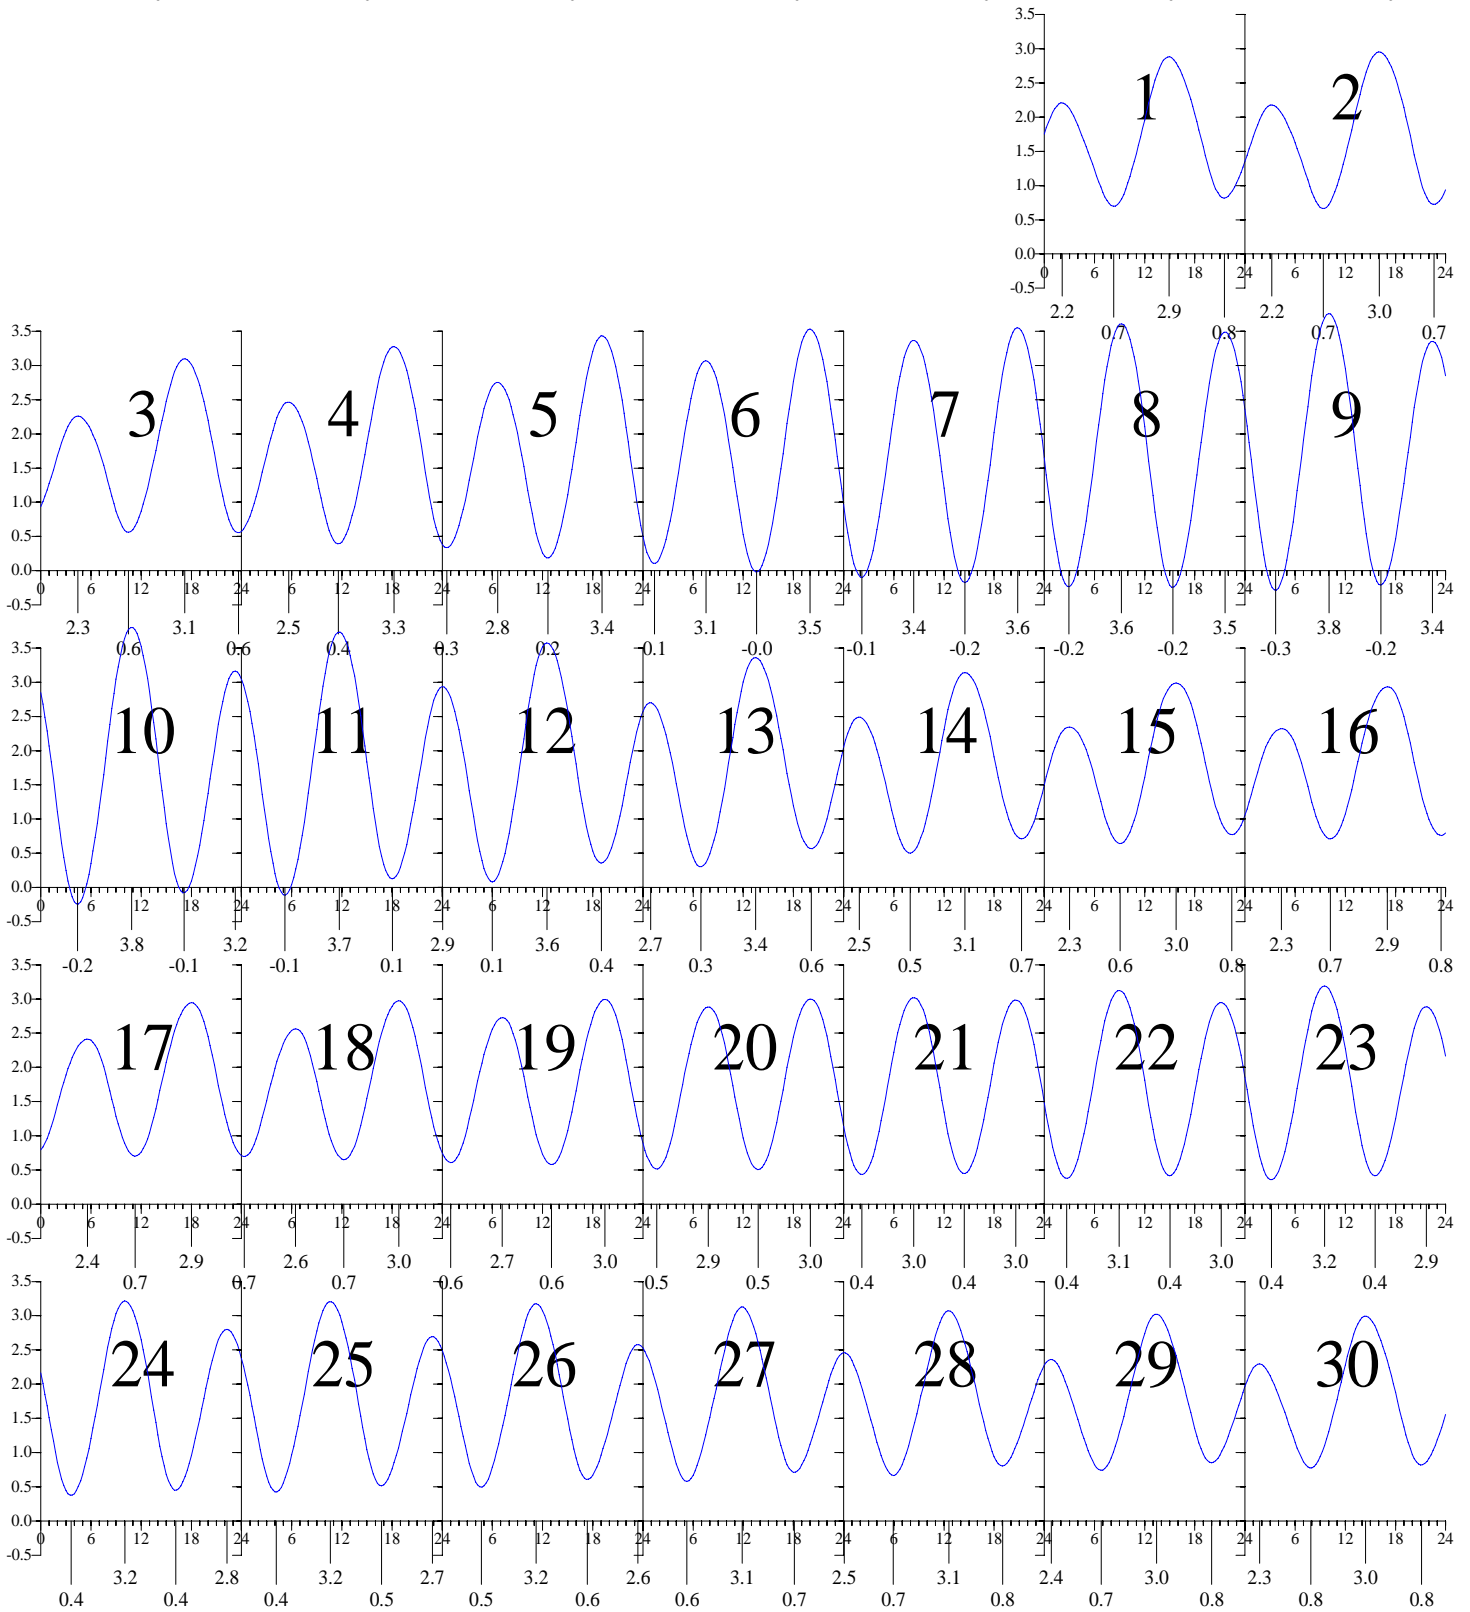

# CHESAPEAKE BAY BRIDGE-TUNNEL, VA — Sep 2006 EASTERN DAYLIGHT TIME.

Sunday

Monday

Tuesday

Wednesday

Thursday

Friday

Saturday

Heights are in FEET above MEAN LOWER LOW WATER.  
 0 and 24 are midnight, 12 is noon.