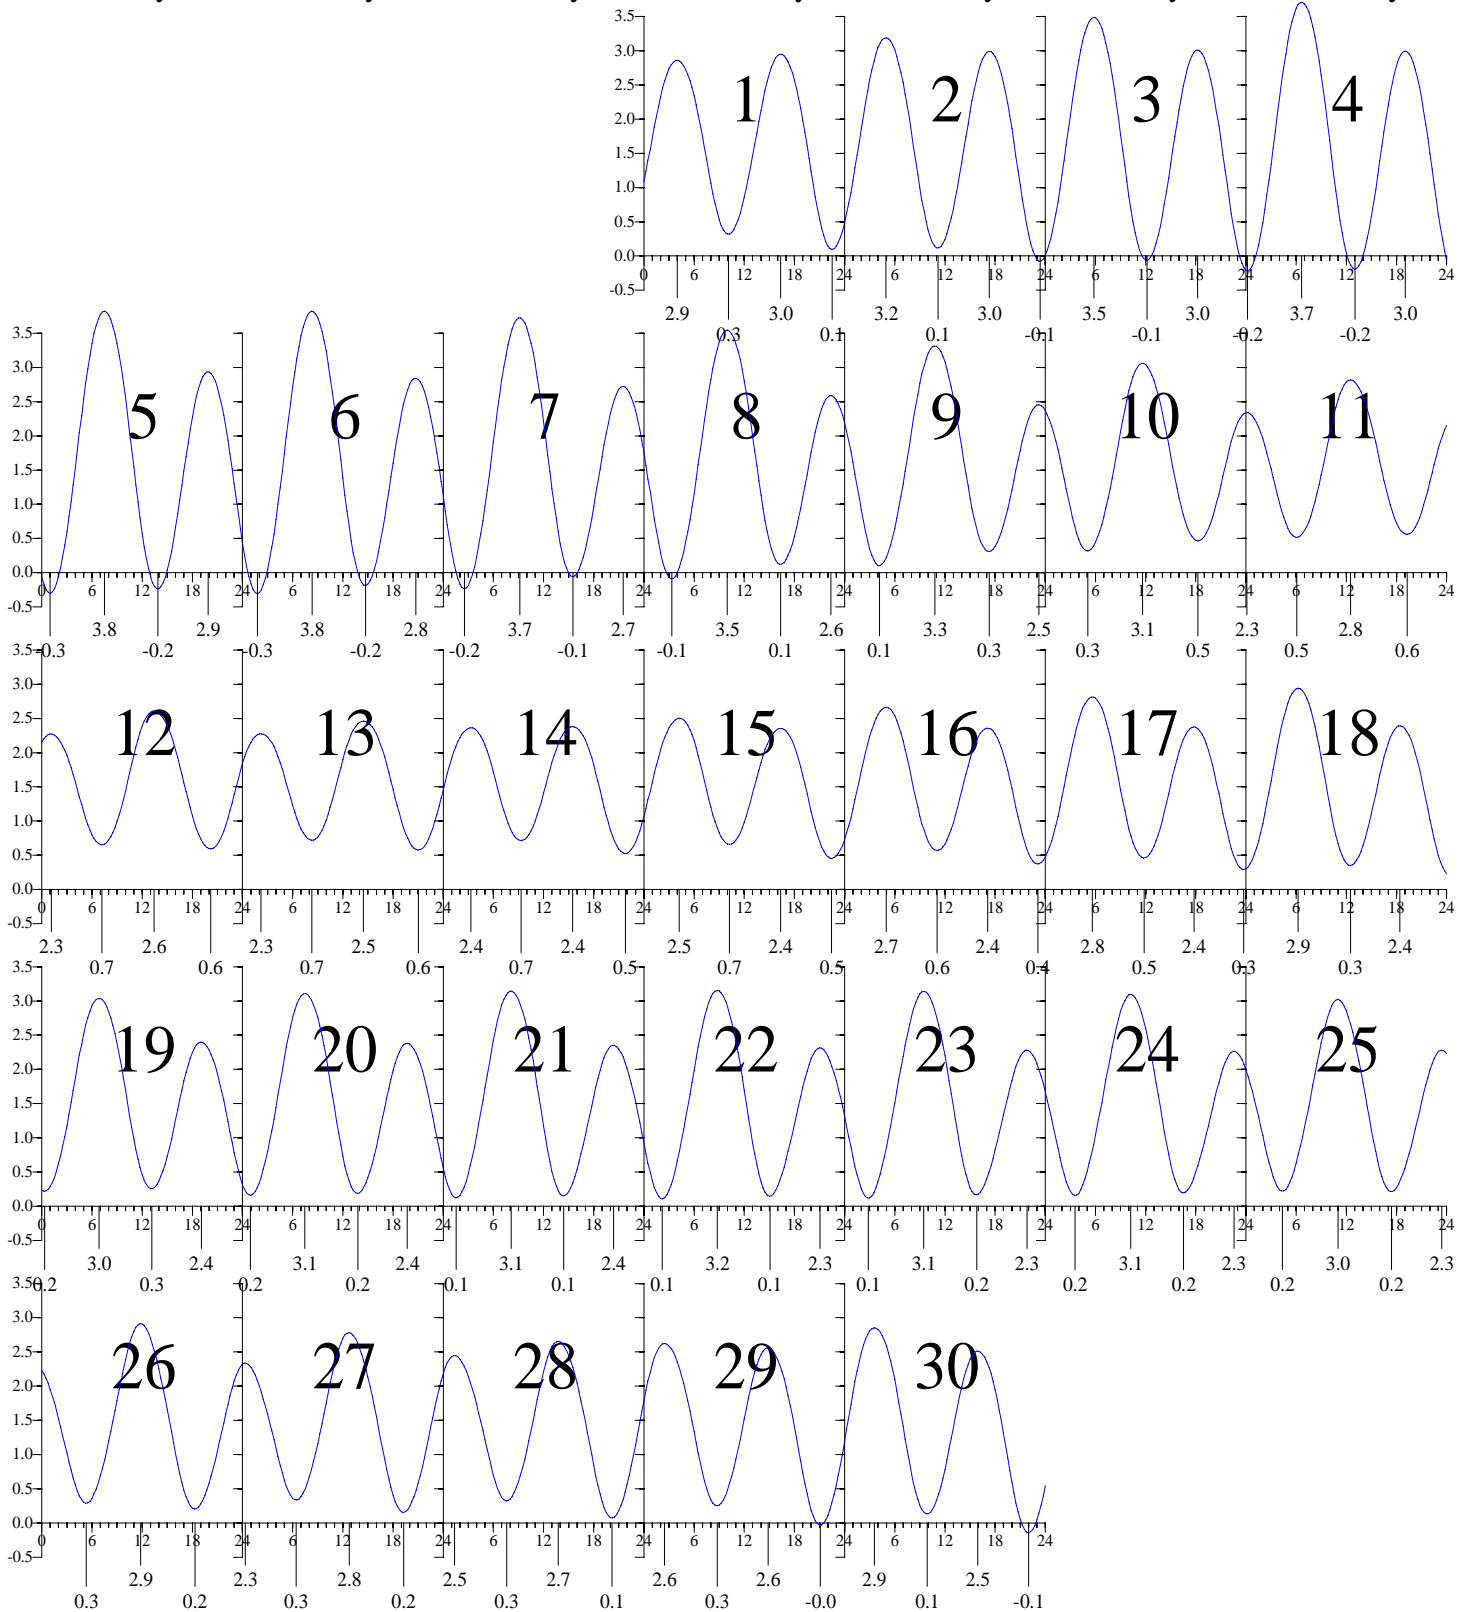

CHESAPEAKE BAY BRIDGE-TUNNEL, VA — Nov 2006 EASTERN STANDARD TIME.

Sunday

Monday

Tuesday

Wednesday

Thursday

Friday

Saturday

Heights are in FEET above MEAN LOWER LOW WATER.
0 and 24 are midnight, 12 is noon.