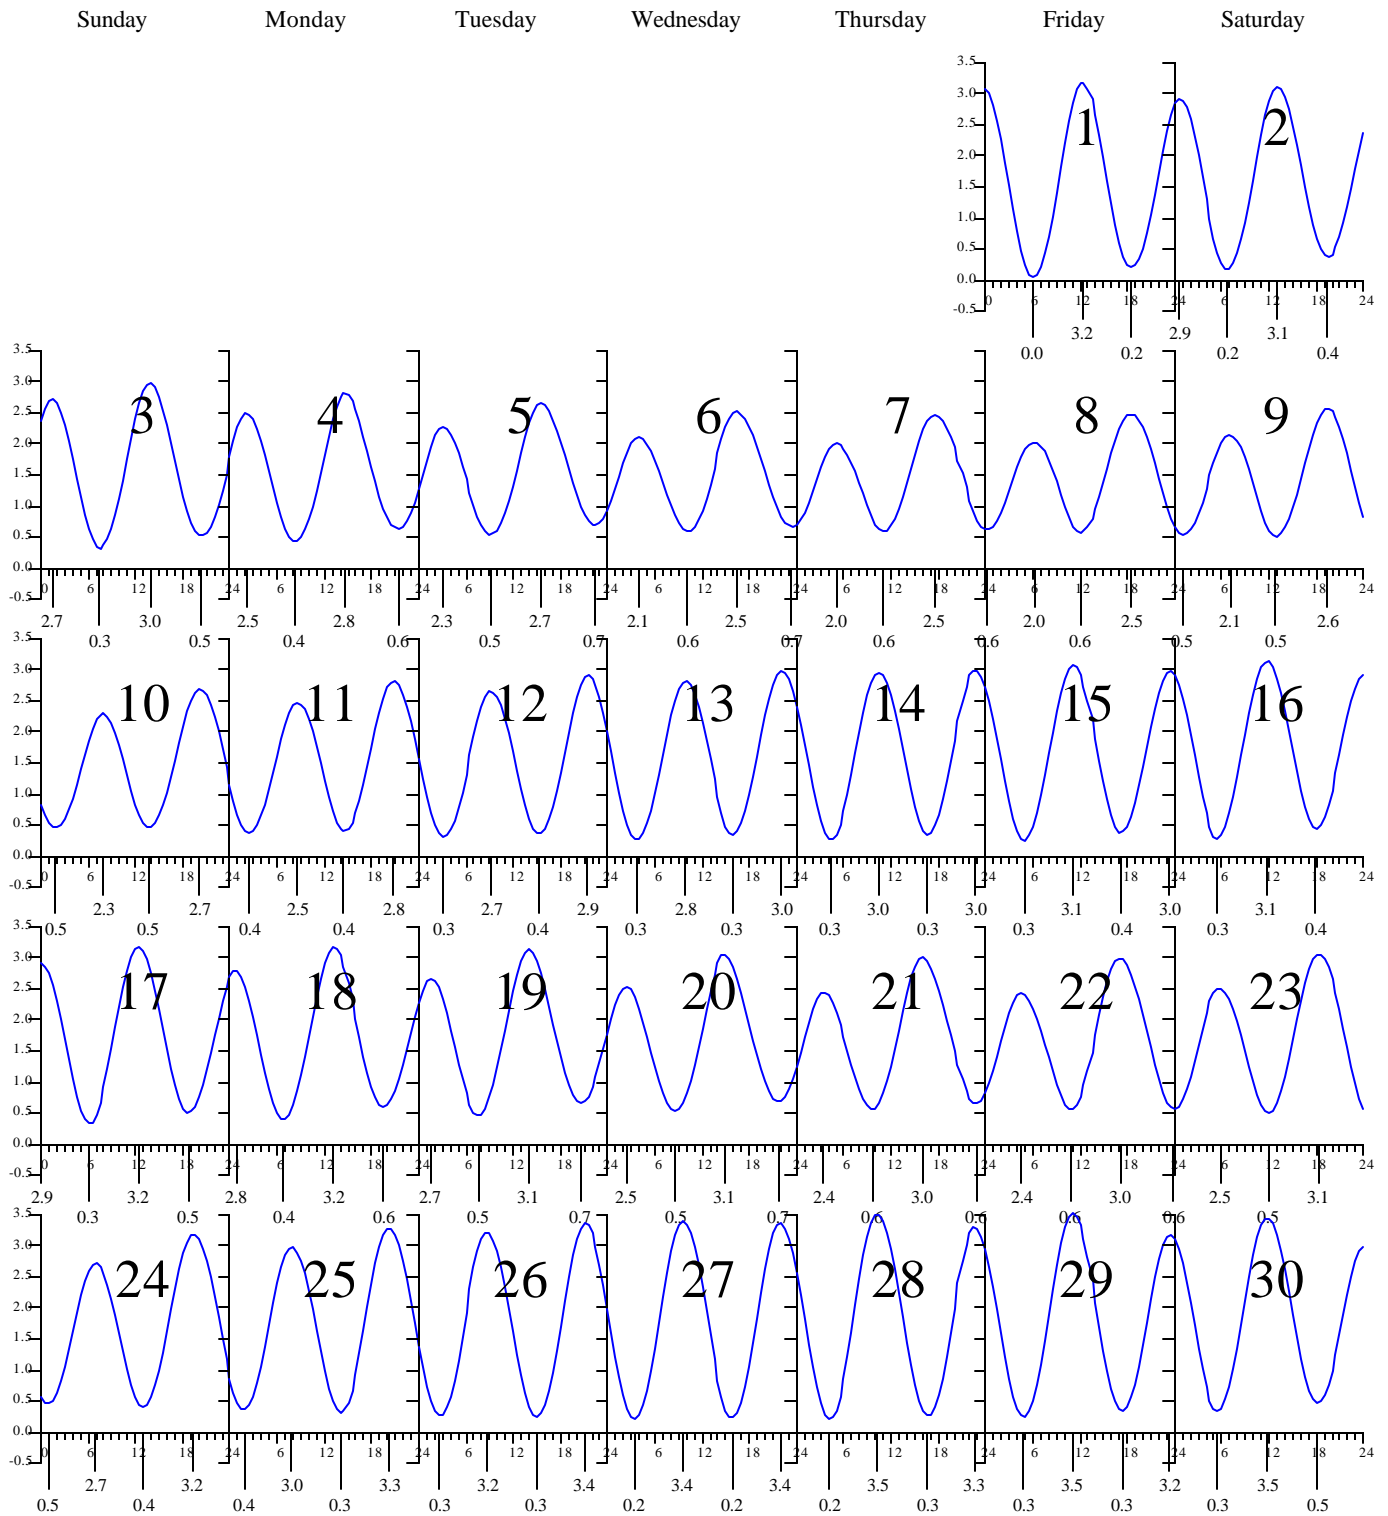

# GLOUCESTER POINT, Virginia — Sep 2000

EASTERN DAYLIGHT TIME.

Heights are in FEET above MEAN LOW WATER.  
0000 or 2400 is midnight, 1200 is noon.