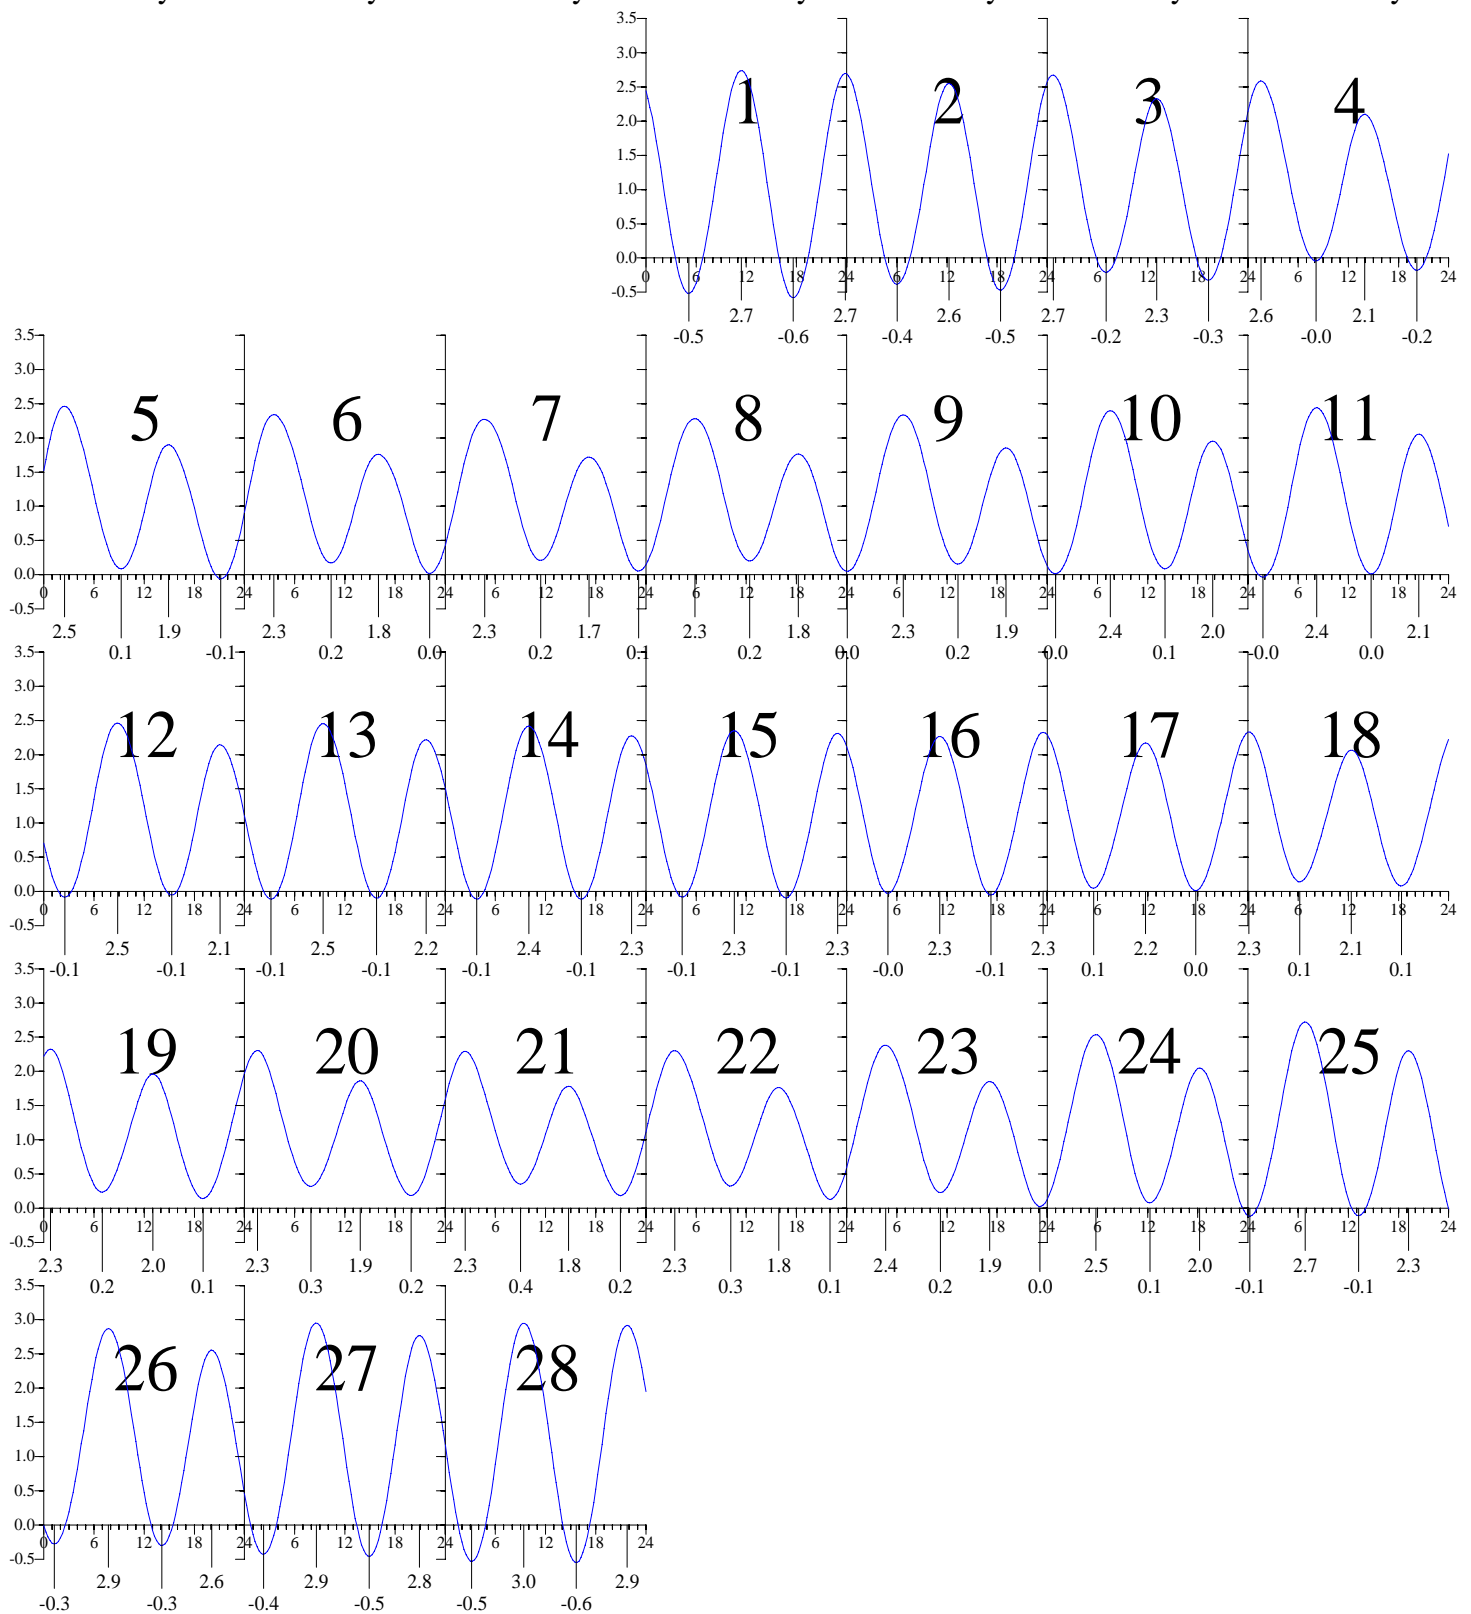

GLOUCESTER POINT, VA — Feb 2006 EASTERN STANDARD TIME.

Sunday

Monday

Tuesday

Wednesday

Thursday

Friday

Saturday

Heights are in FEET above MEAN LOWER LOW WATER.
0 and 24 are midnight, 12 is noon.