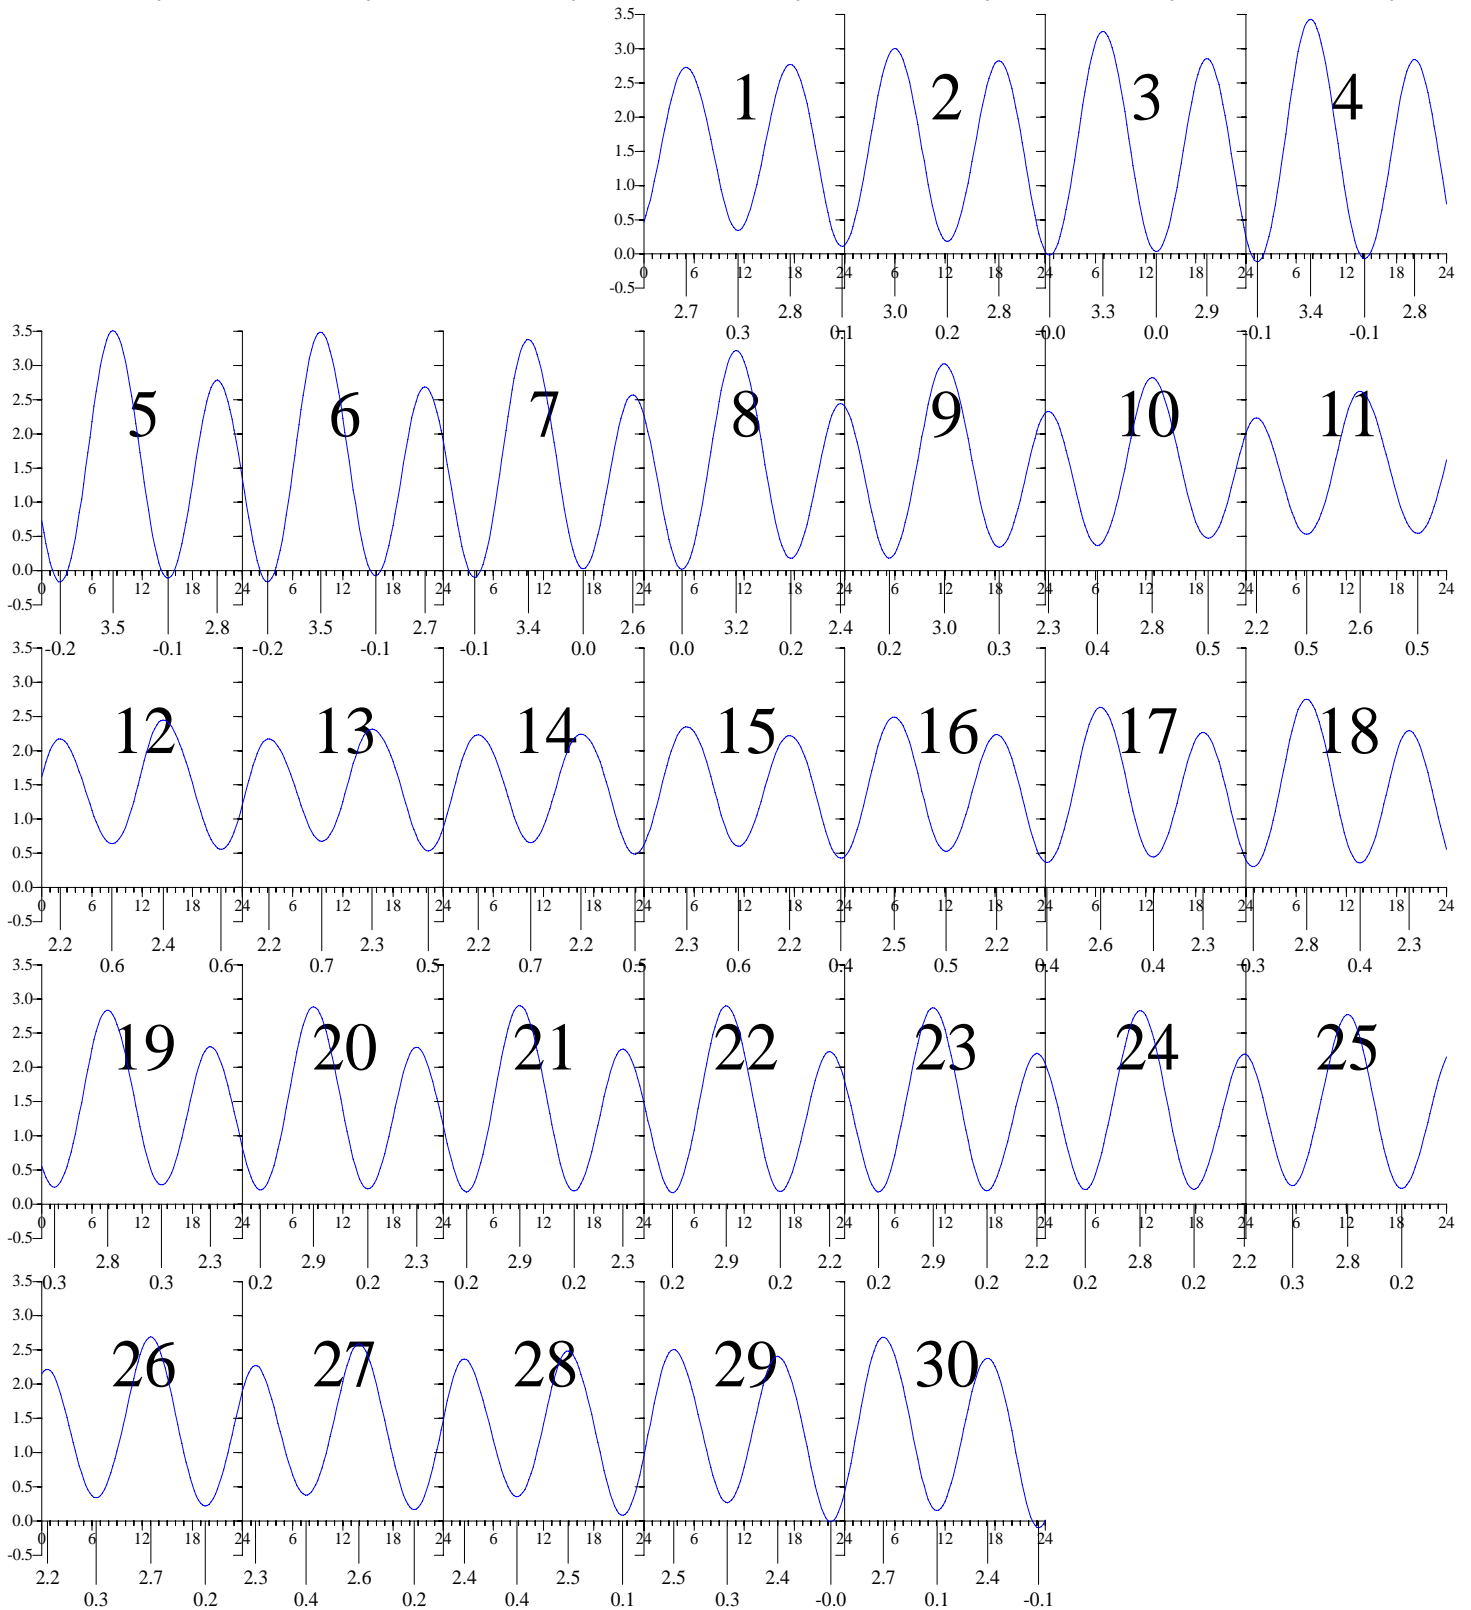

GLOUCESTER POINT, VA — Nov 2006 EASTERN STANDARD TIME.

Sunday

Monday

Tuesday

Wednesday

Thursday

Friday

Saturday

Heights are in FEET above MEAN LOWER LOW WATER.
0 and 24 are midnight, 12 is noon.