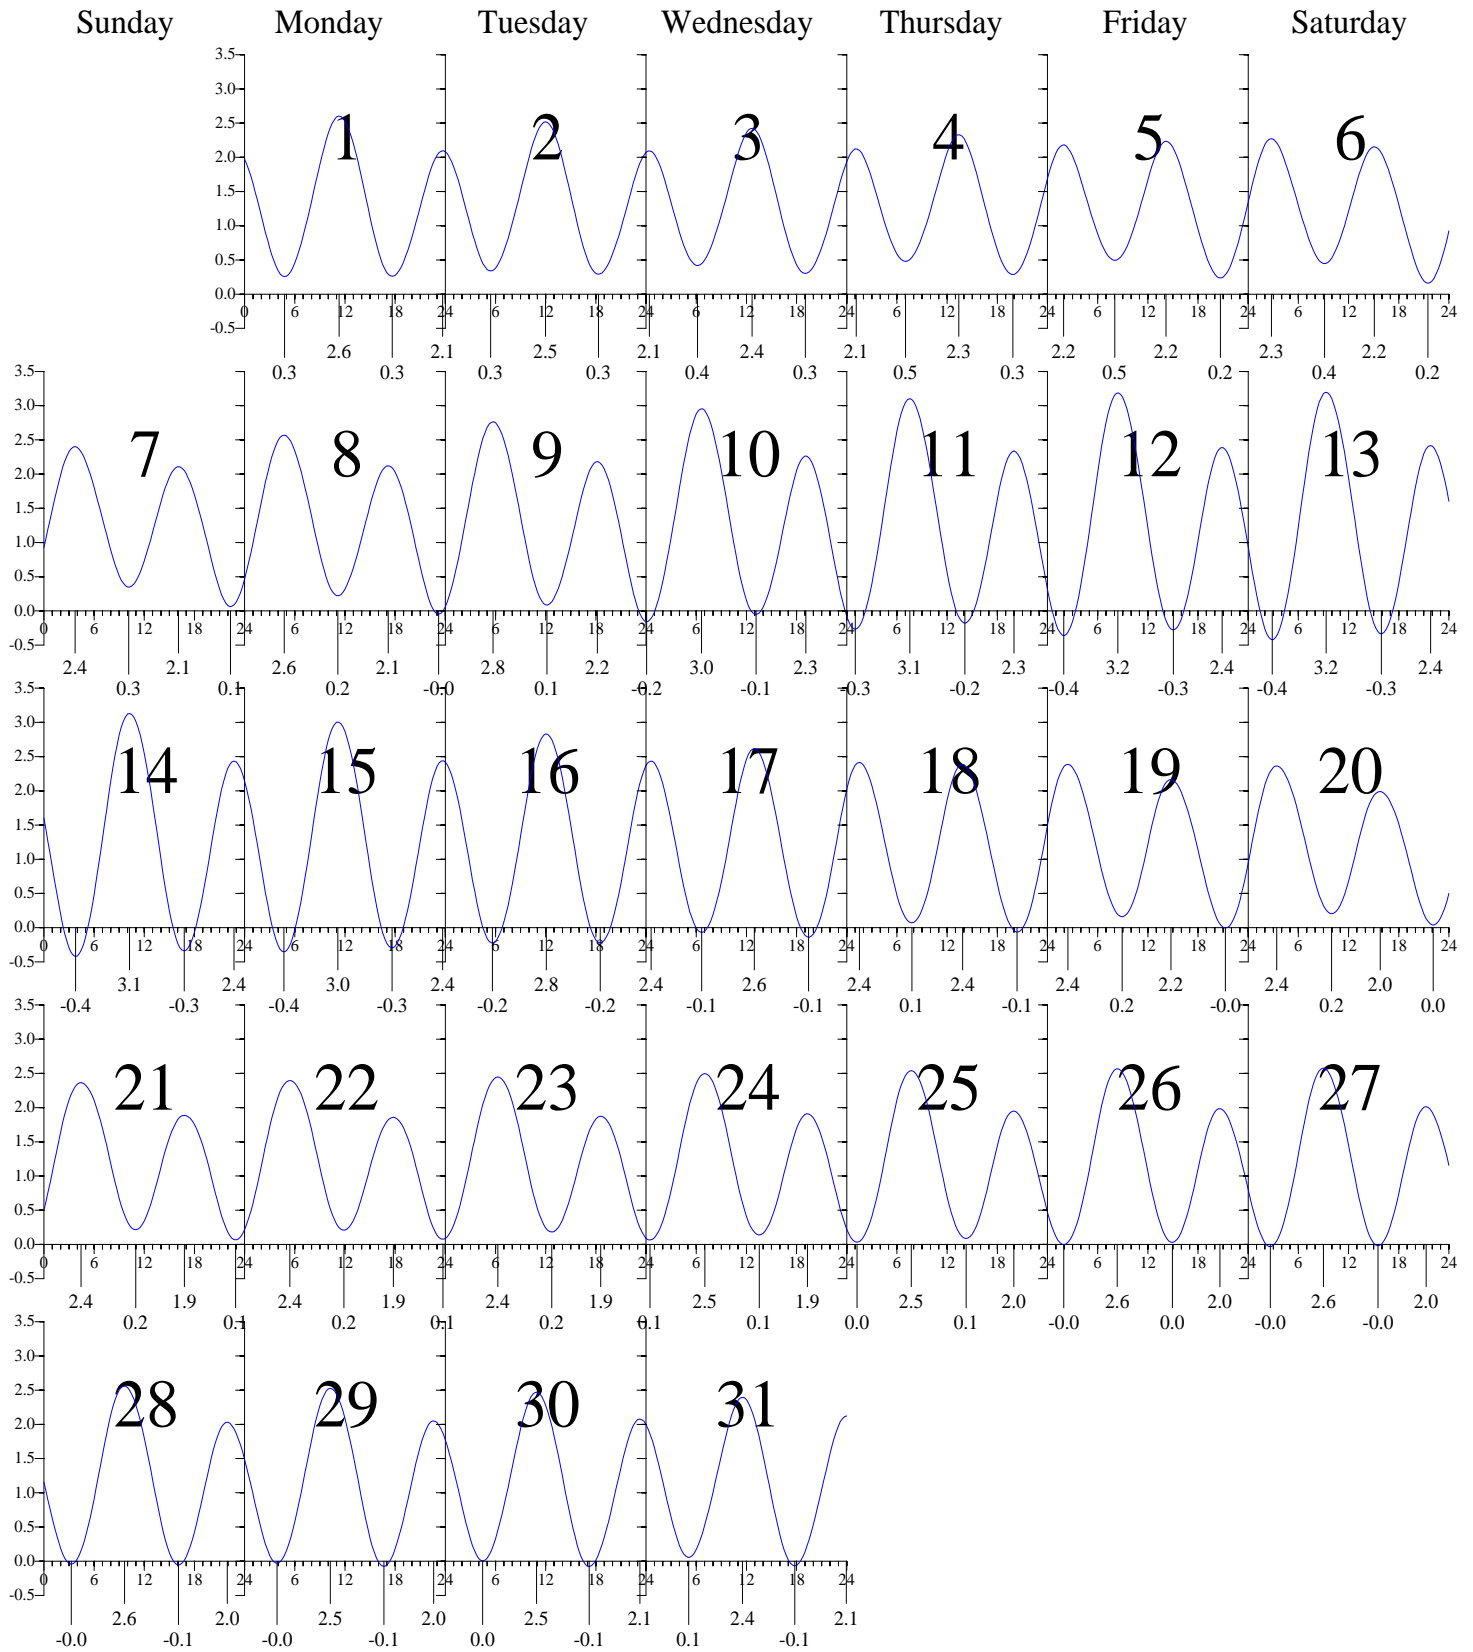

GLOUCESTER POINT, VA — Dec 2008 EASTERN STANDARD TIME.

Heights are in FEET above MEAN LOWER LOW WATER.
 0 and 24 are midnight, 12 is noon.