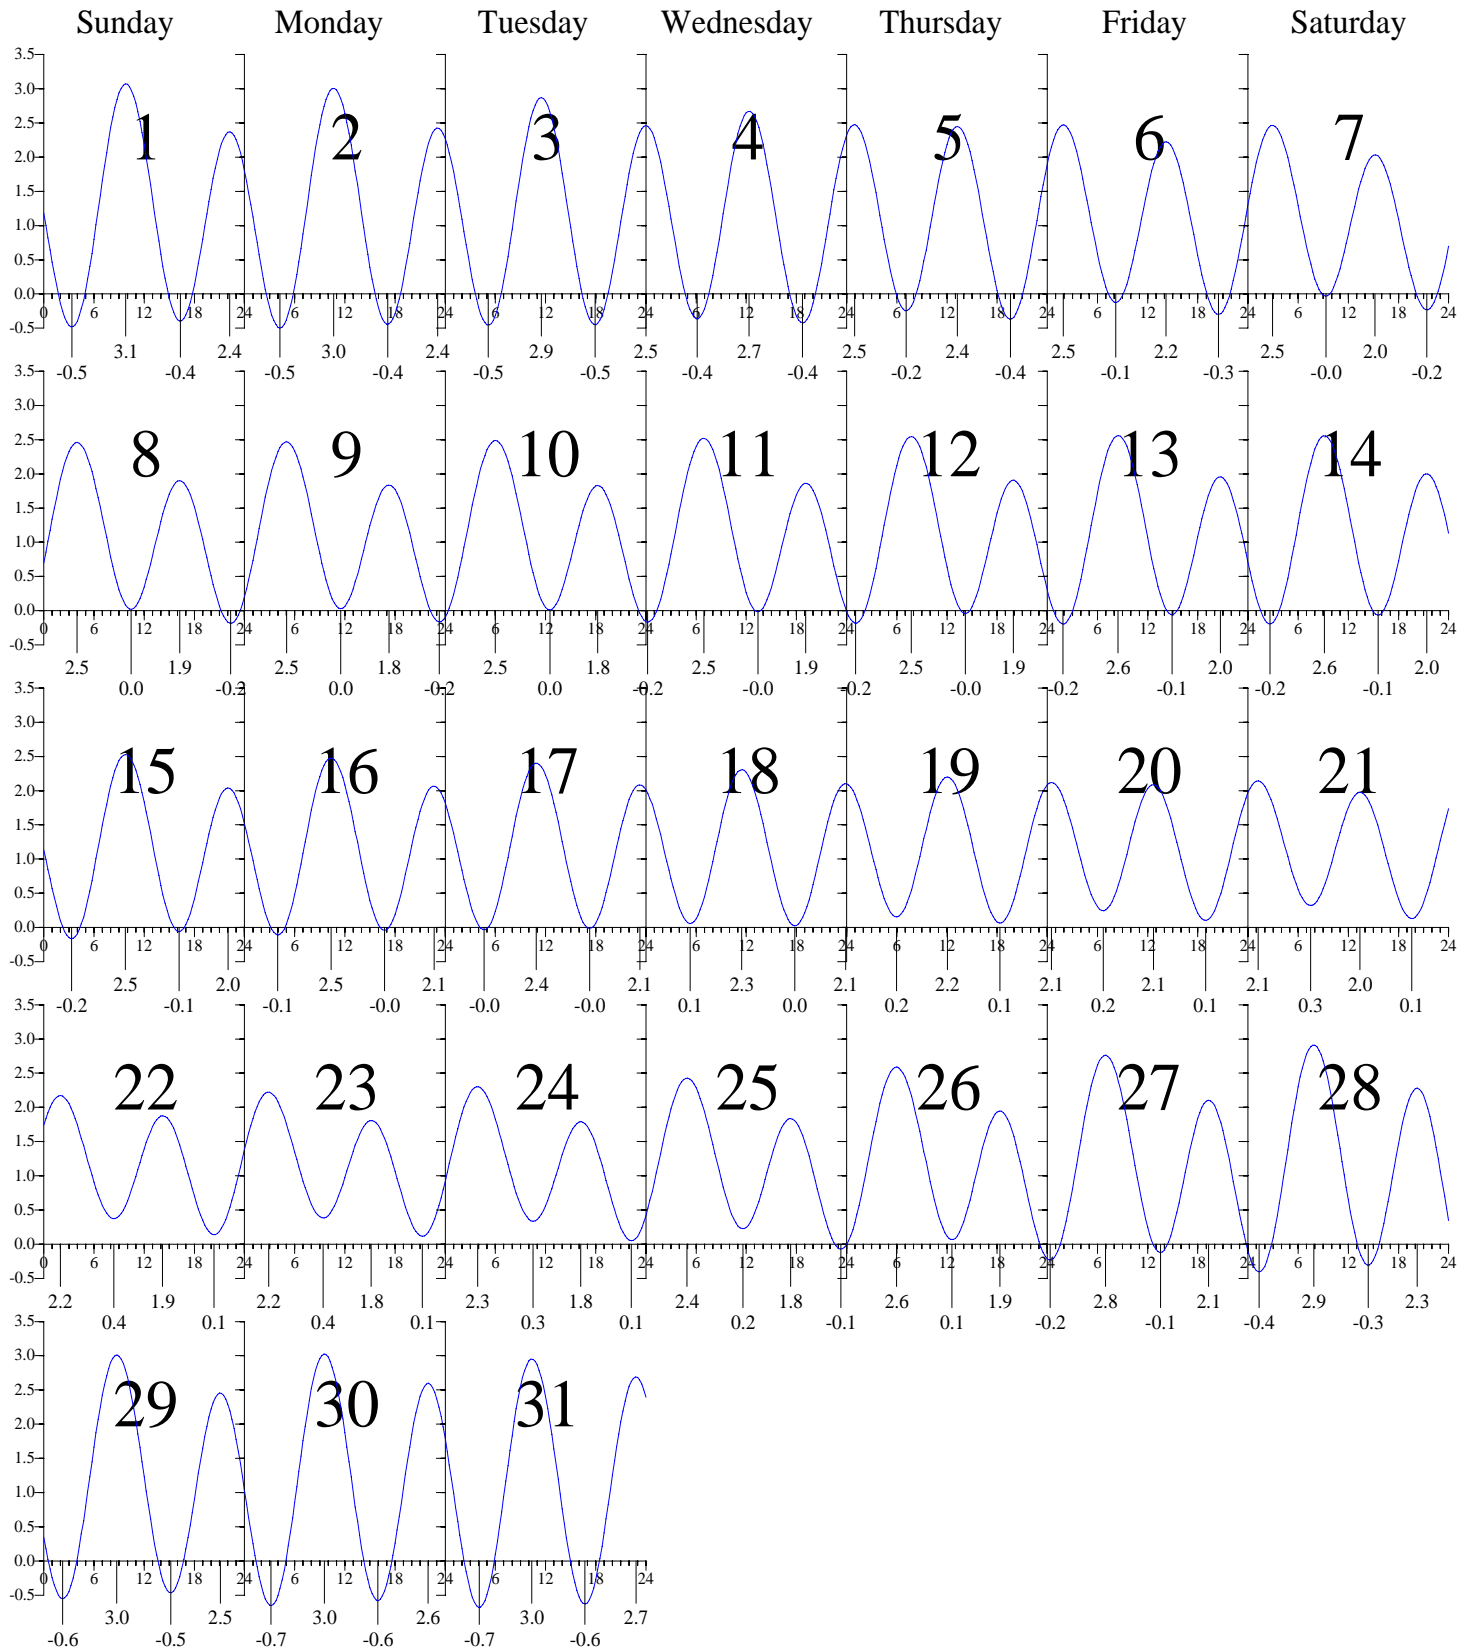

HAMPTON ROADS, VA — Jan 2006 EASTERN STANDARD TIME.

Heights are in FEET above MEAN LOWER LOW WATER.
 0 and 24 are midnight, 12 is noon.