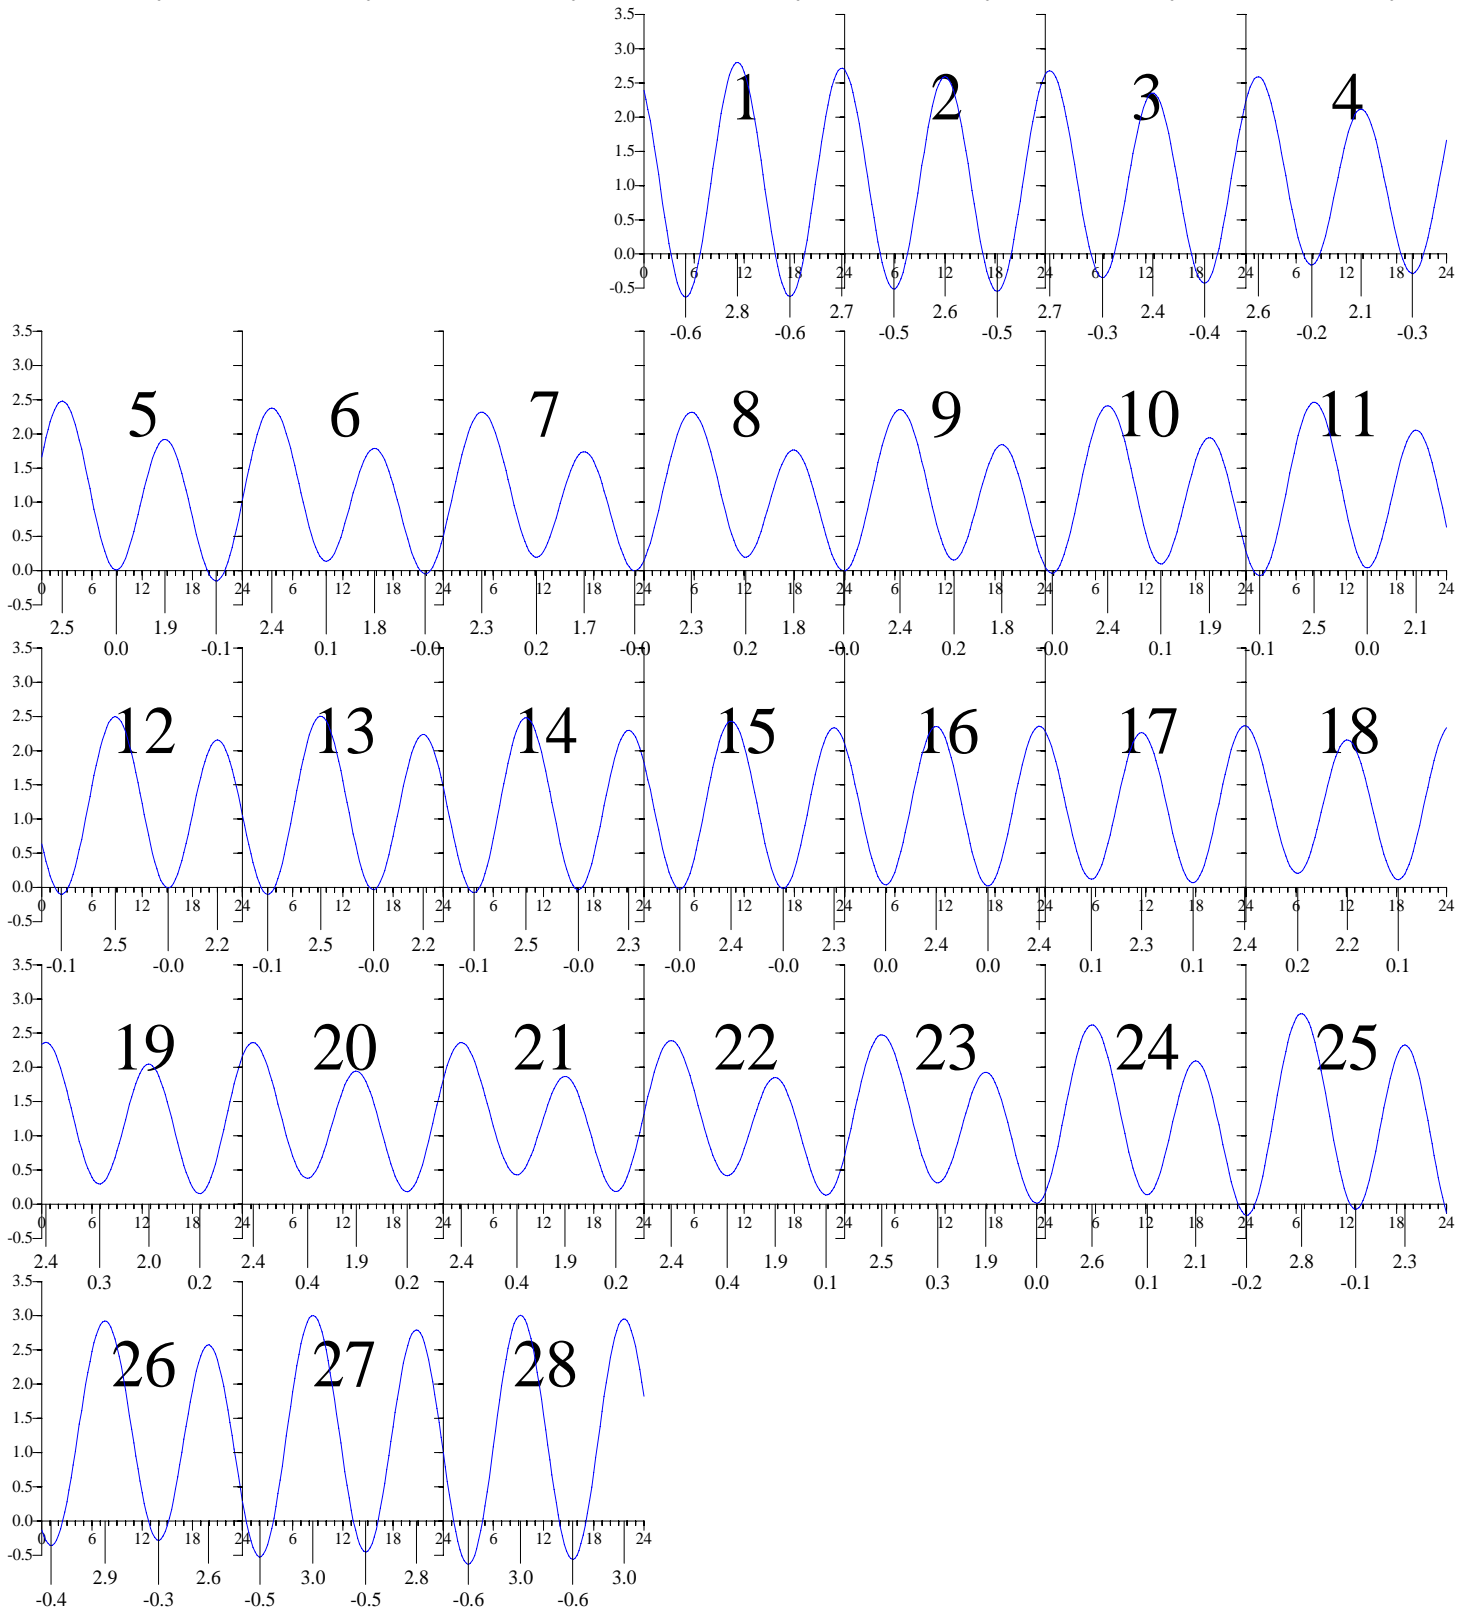

HAMPTON ROADS, VA — Feb 2006 EASTERN STANDARD TIME.

Sunday

Monday

Tuesday

Wednesday

Thursday

Friday

Saturday

Heights are in FEET above MEAN LOWER LOW WATER.
0 and 24 are midnight, 12 is noon.