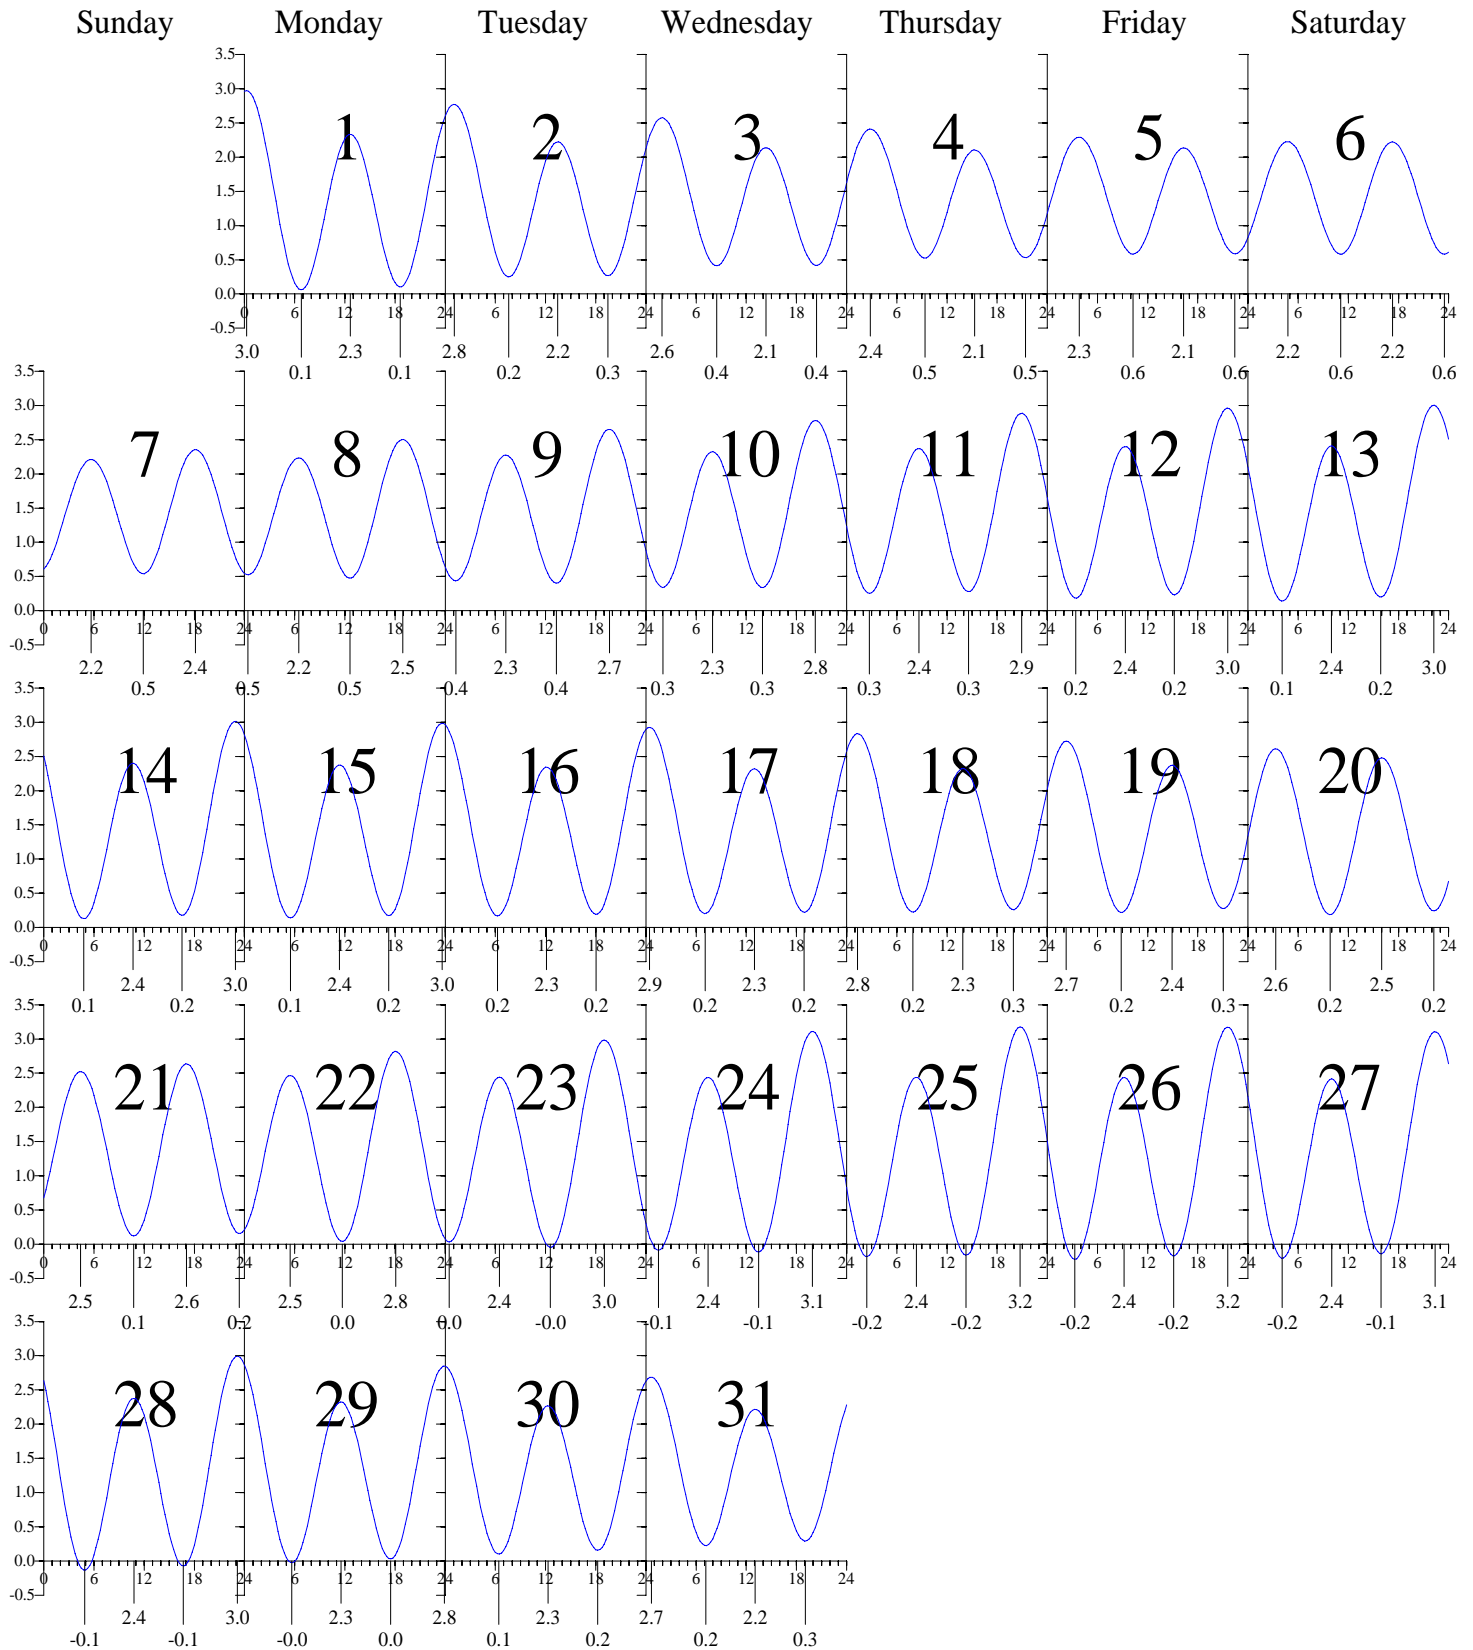

HAMPTON ROADS, VA — May 2006 EASTERN DAYLIGHT TIME.

Heights are in FEET above MEAN LOWER LOW WATER.
 0 and 24 are midnight, 12 is noon.