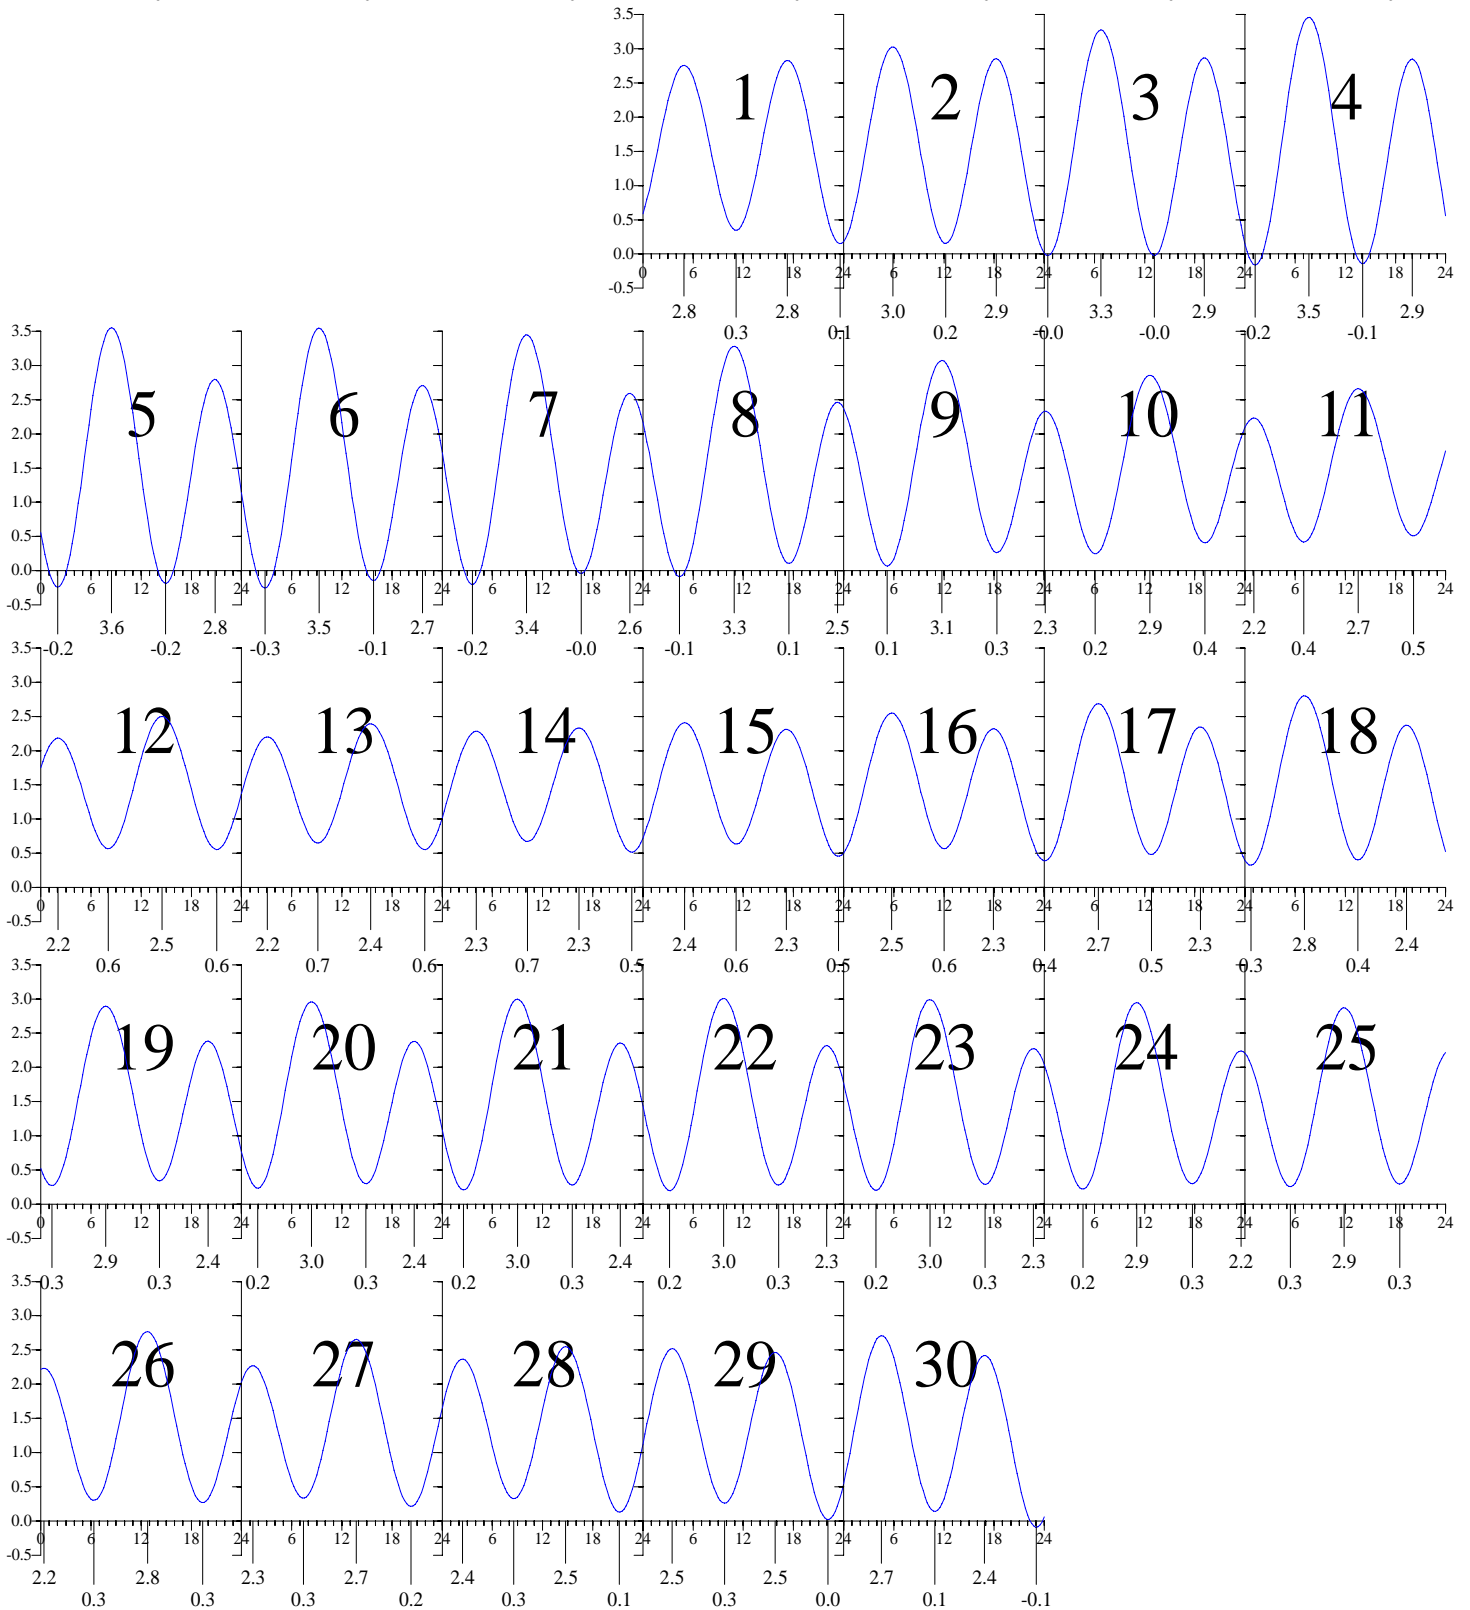

HAMPTON ROADS, VA — Nov 2006 EASTERN STANDARD TIME.

Sunday

Monday

Tuesday

Wednesday

Thursday

Friday

Saturday

Heights are in FEET above MEAN LOWER LOW WATER.
0 and 24 are midnight, 12 is noon.