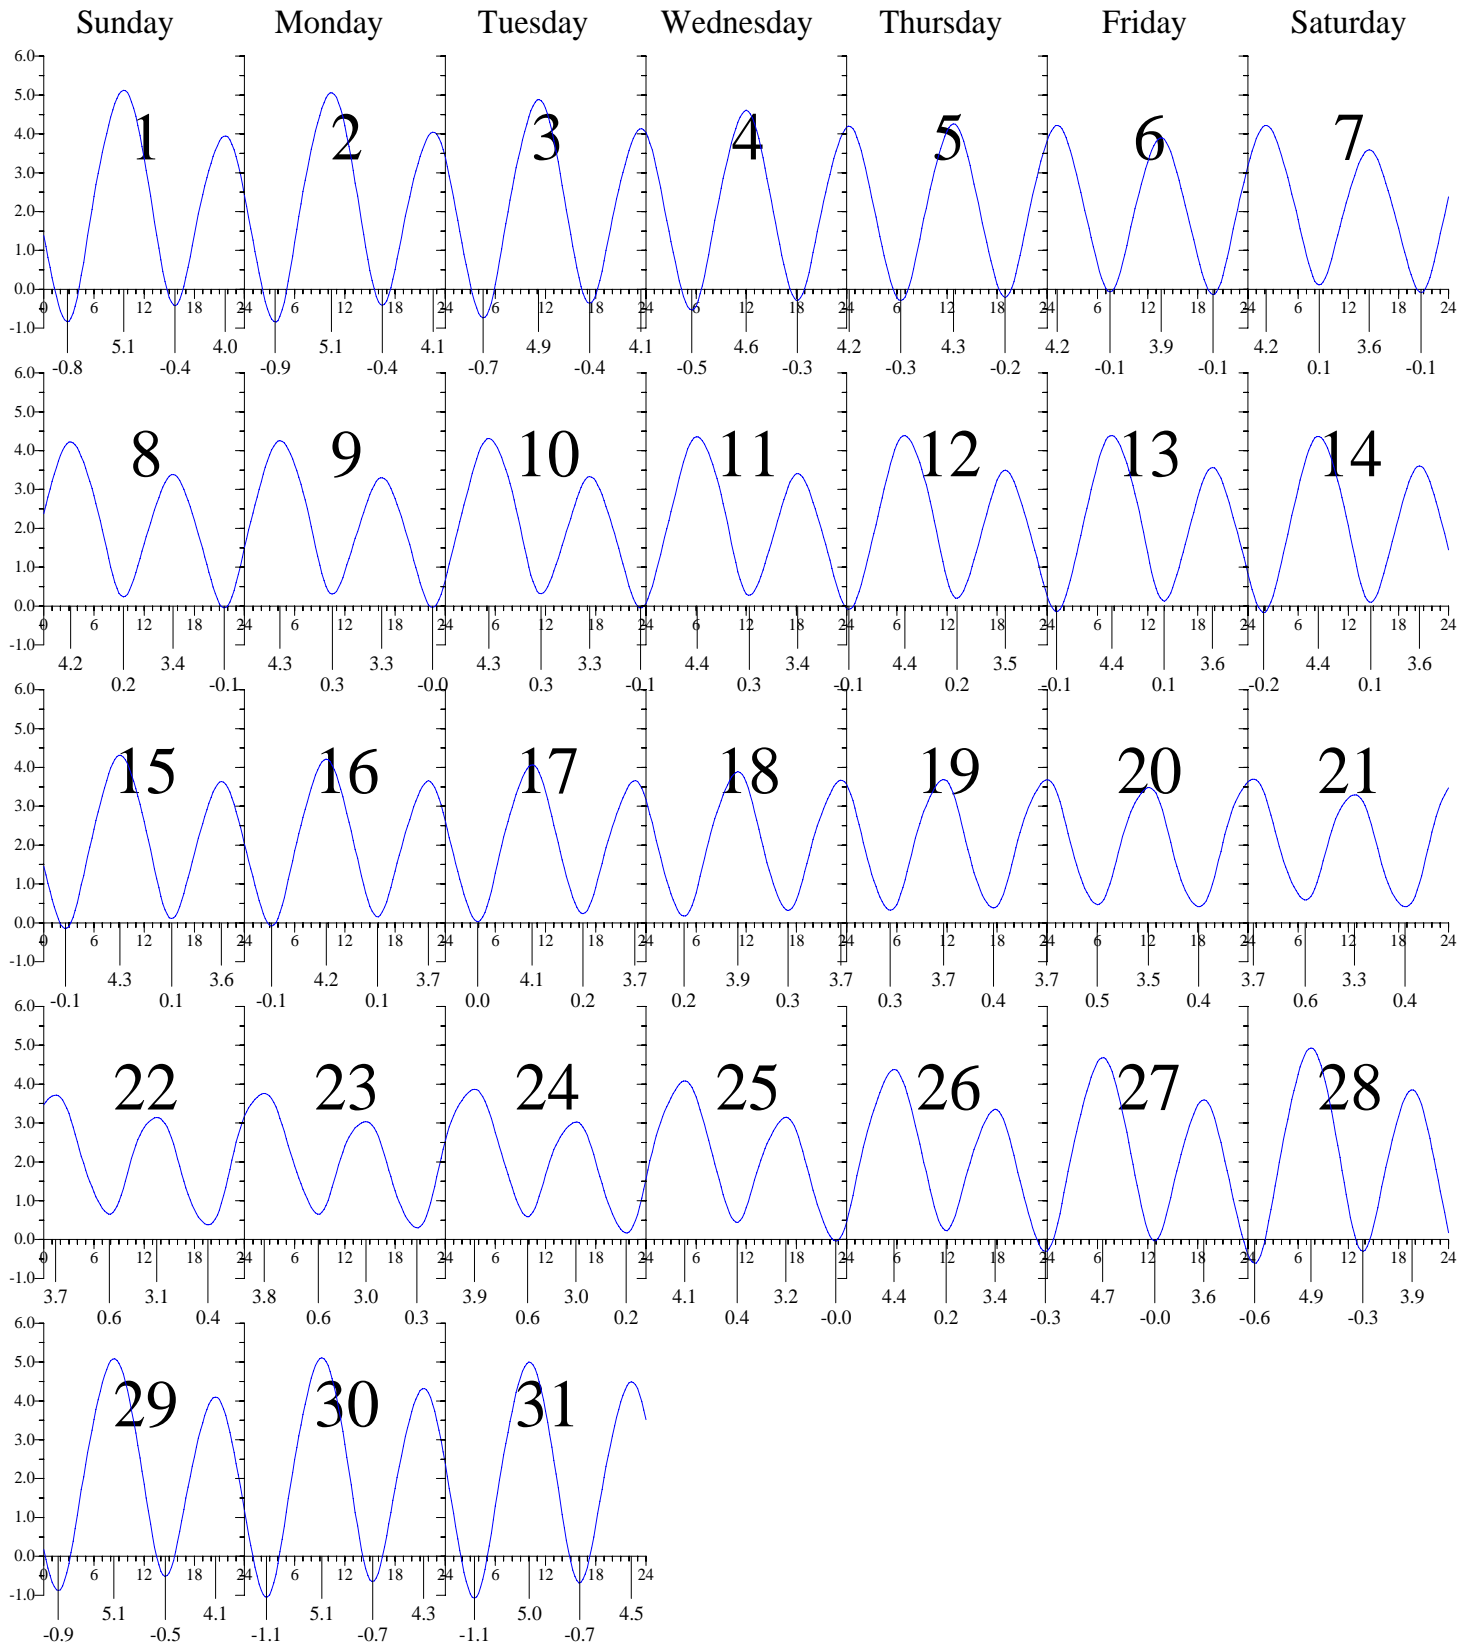

WACHAPREAGUE, VA — Jan 2006 EASTERN STANDARD TIME.

Heights are in FEET above MEAN LOWER LOW WATER.
 0 and 24 are midnight, 12 is noon.