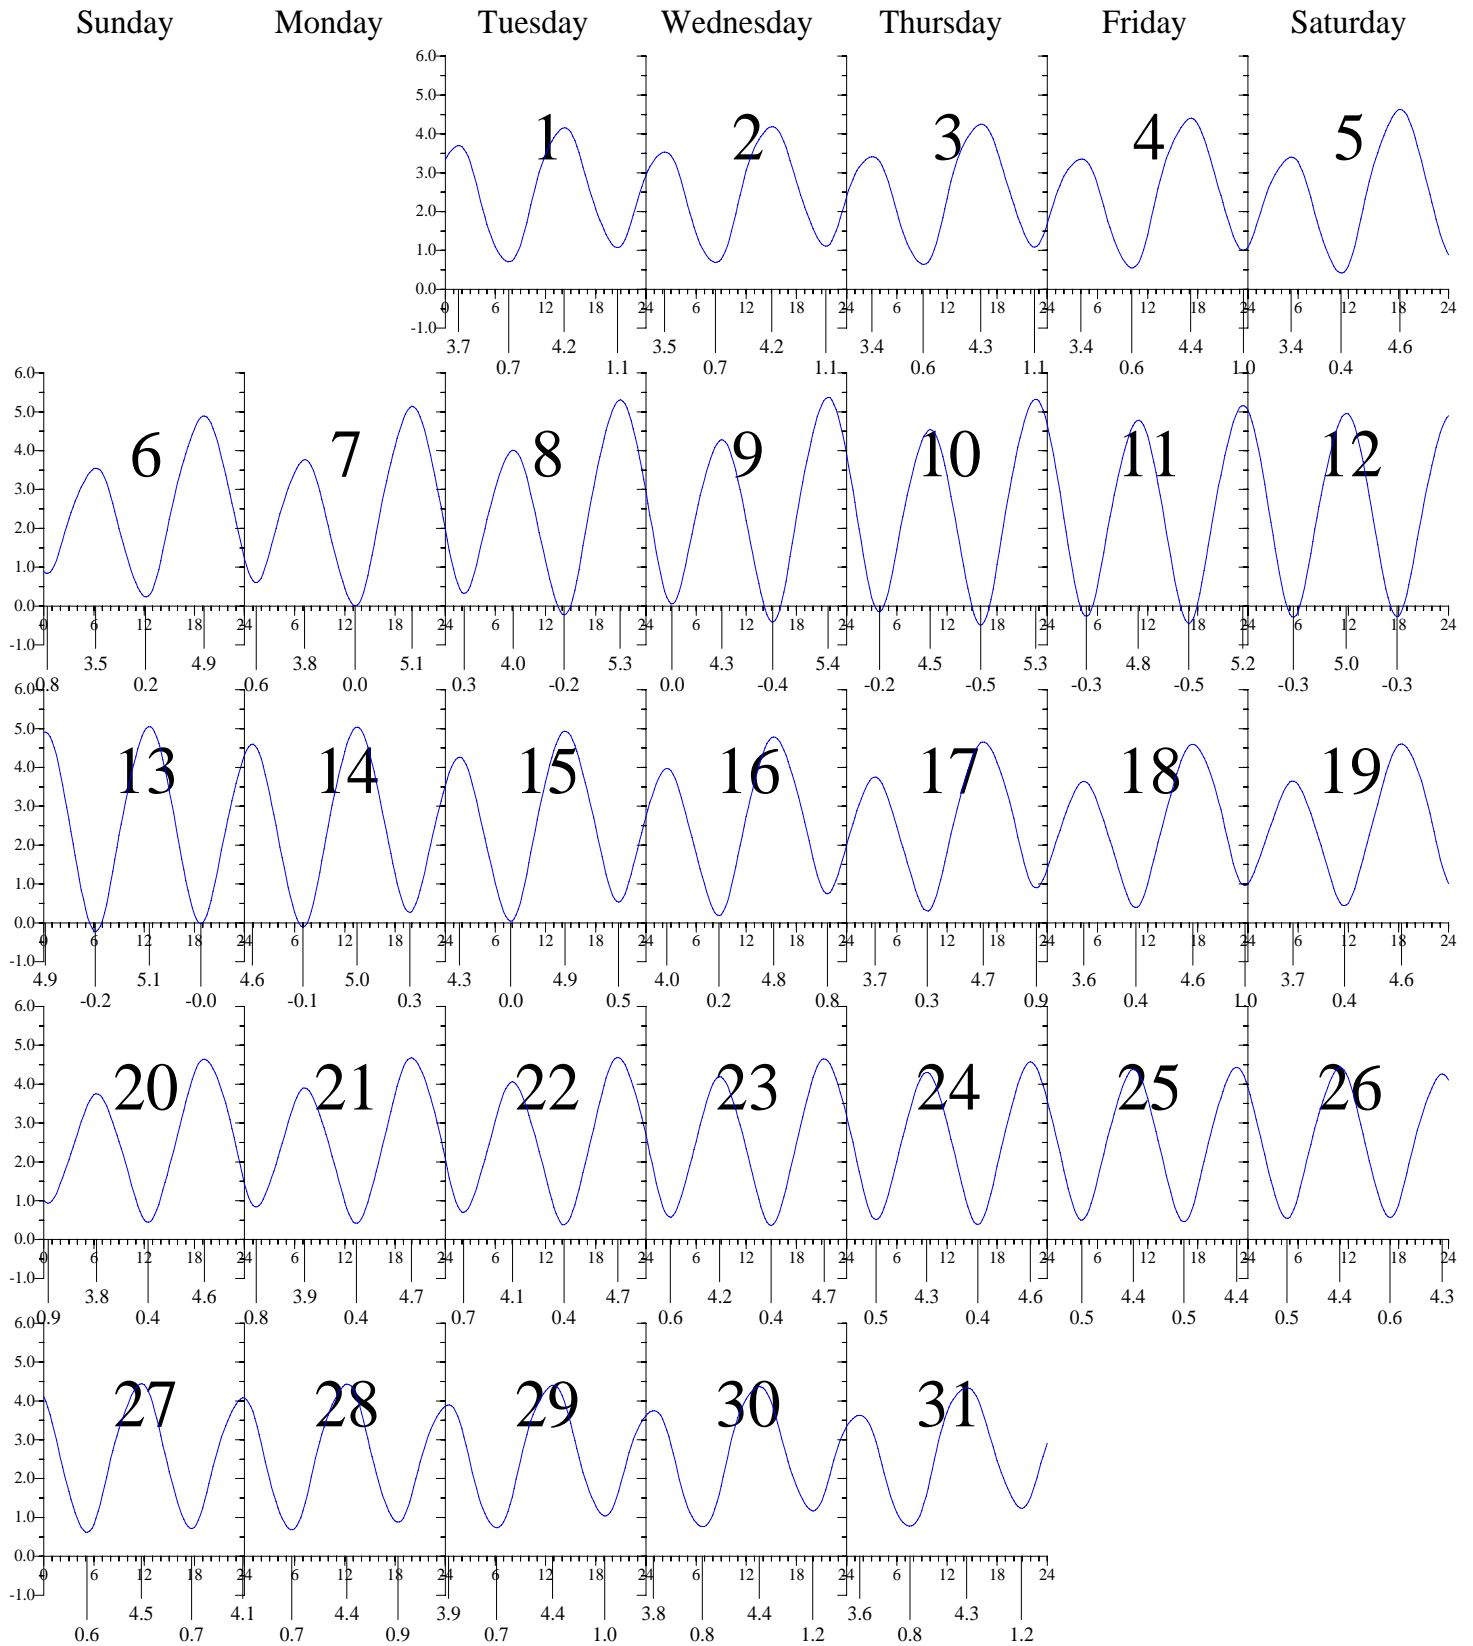

WACHAPREAGUE, VA — Aug 2006 EASTERN DAYLIGHT TIME.

Heights are in FEET above MEAN LOWER LOW WATER.
 0 and 24 are midnight, 12 is noon.