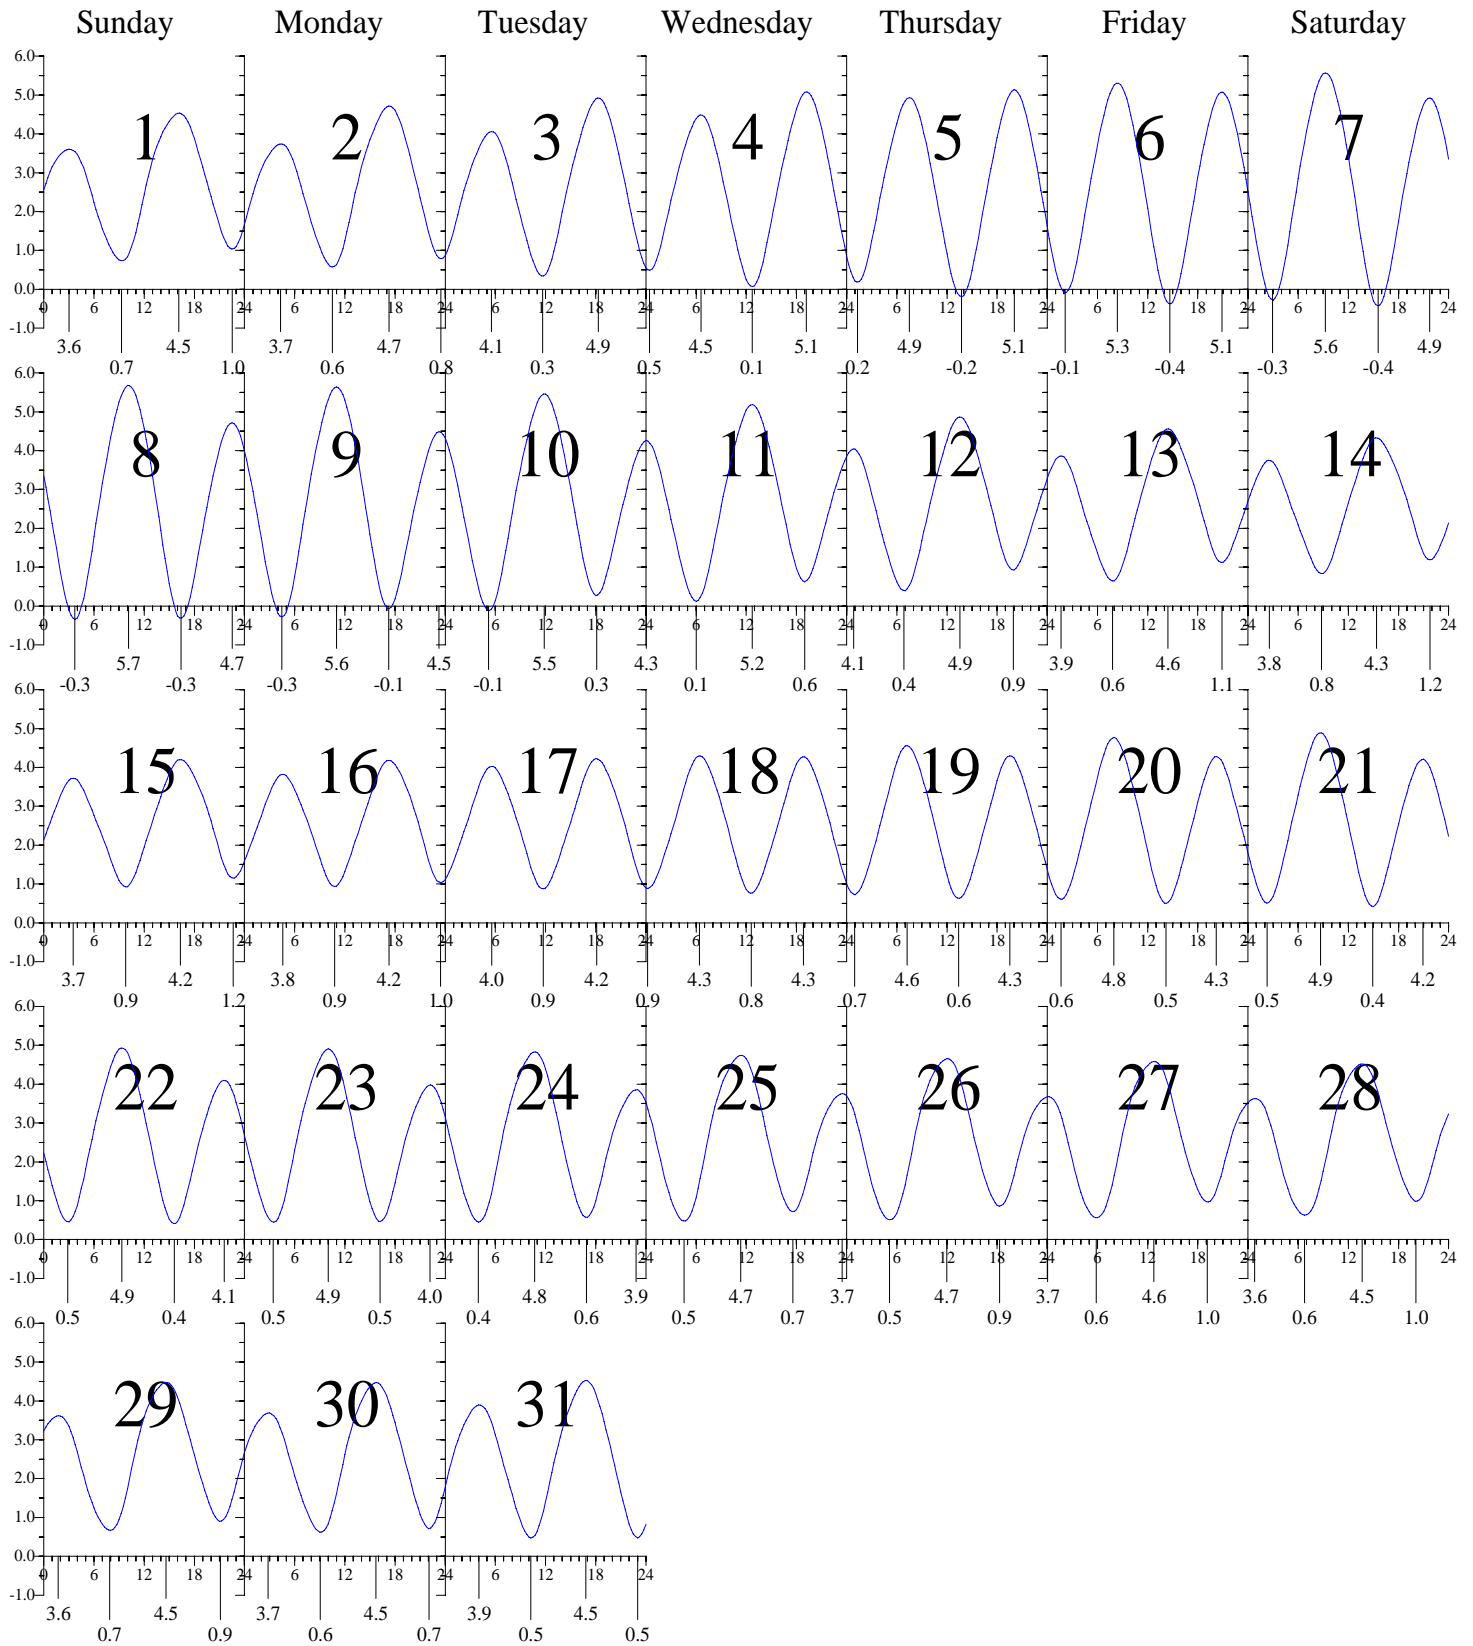

WACHAPREAGUE, VA — Oct 2006 EASTERN DAYLIGHT TIME.

Heights are in FEET above MEAN LOWER LOW WATER.
0 and 24 are midnight, 12 is noon.